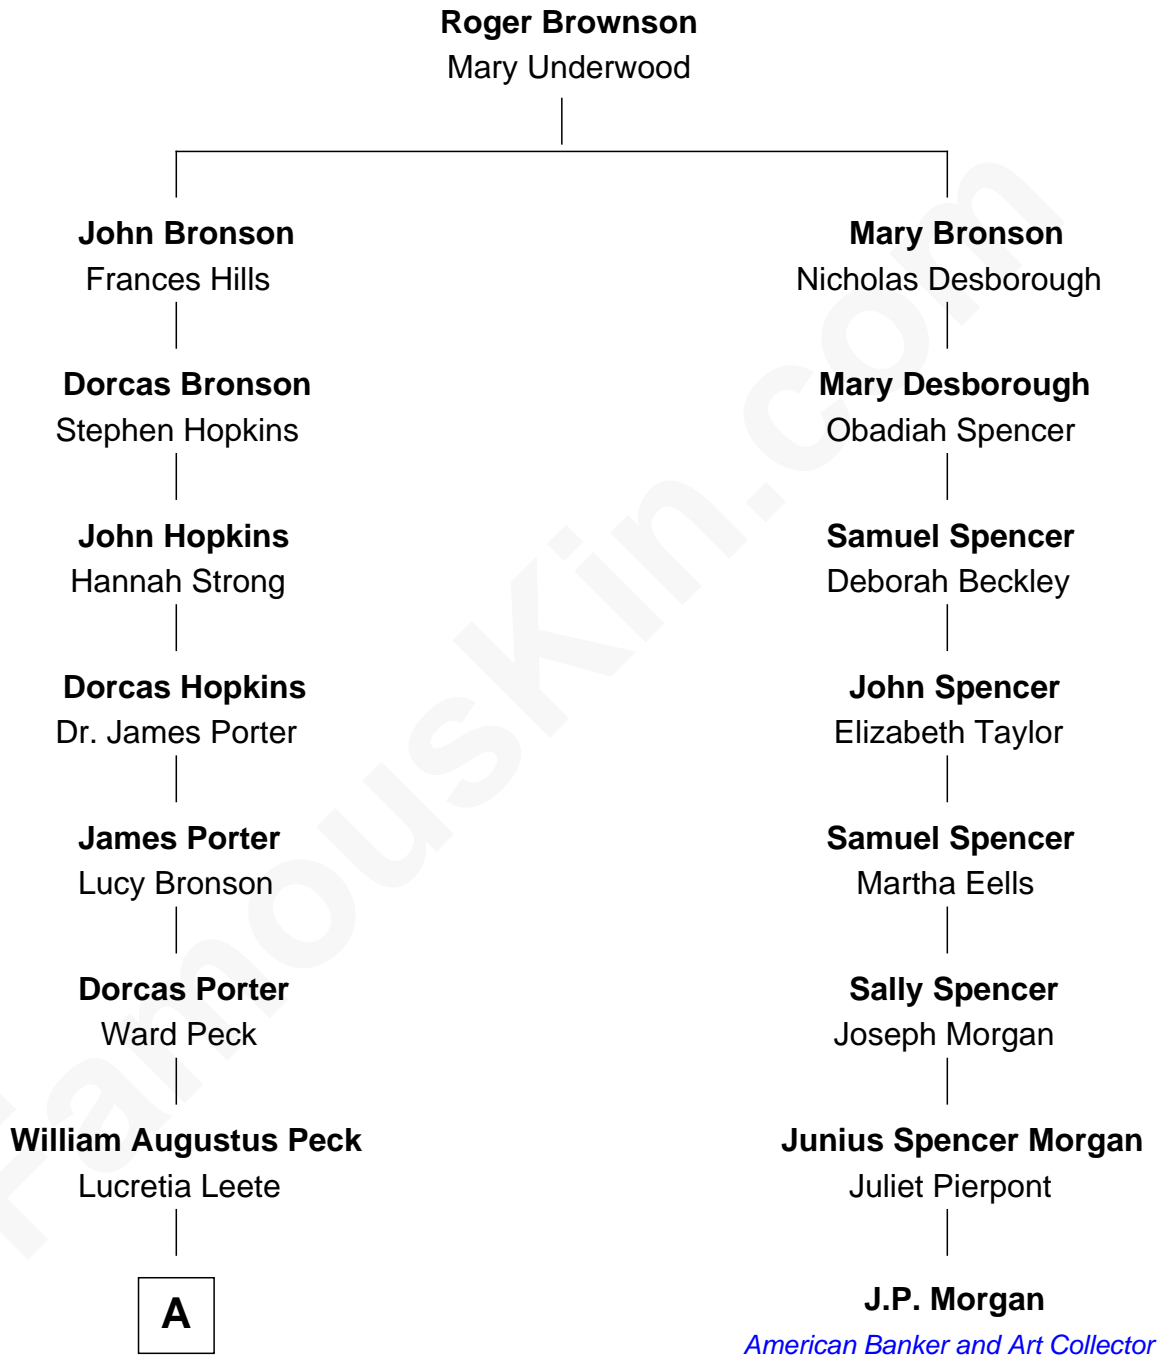

FamousKin.com Relationship Chart of

Mizuo Peck

TV and Movie Actress

7th cousin 4 times removed of

J.P. Morgan

American Banker and Art Collector

A

George Lyman Peck

Fanny Craft Fosdick

George Leete Peck

Katharine May Tolles

Laurence Tolles Peck

Barbara Field

George Leete Peck

Sanae Mizusawa

Mizuo Peck