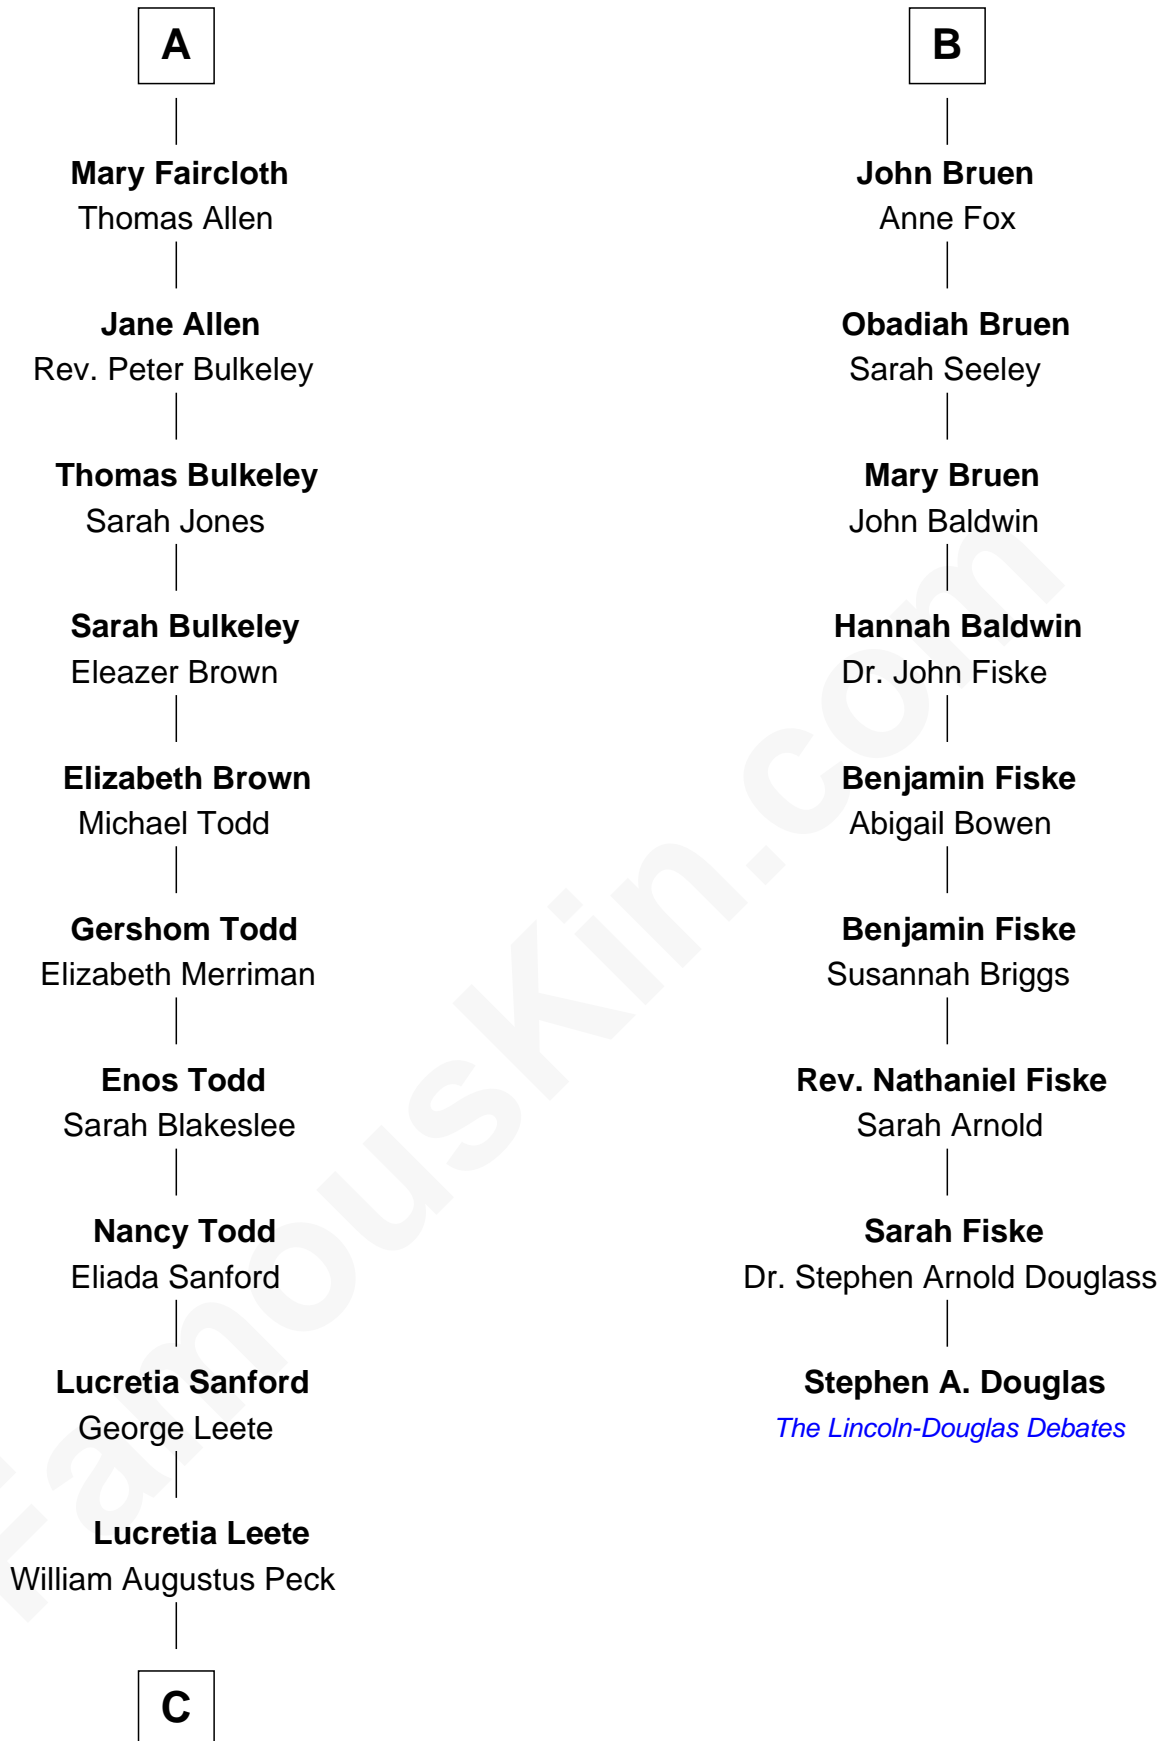

# FamousKin.com Relationship Chart of

**Mizuo Peck**

*TV and Movie Actress*

15th cousin 6 times removed of

**Stephen A. Douglas**

*Participated in Lincoln-Douglas Debates*

**C**

**George Lyman Peck**

Fanny Craft Fosdick

**George Leete Peck**

Katharine May Tolles

**Laurence Tolles Peck**

Barbara Field

**George Leete Peck**

Sanae Mizusawa

**Mizuo Peck**