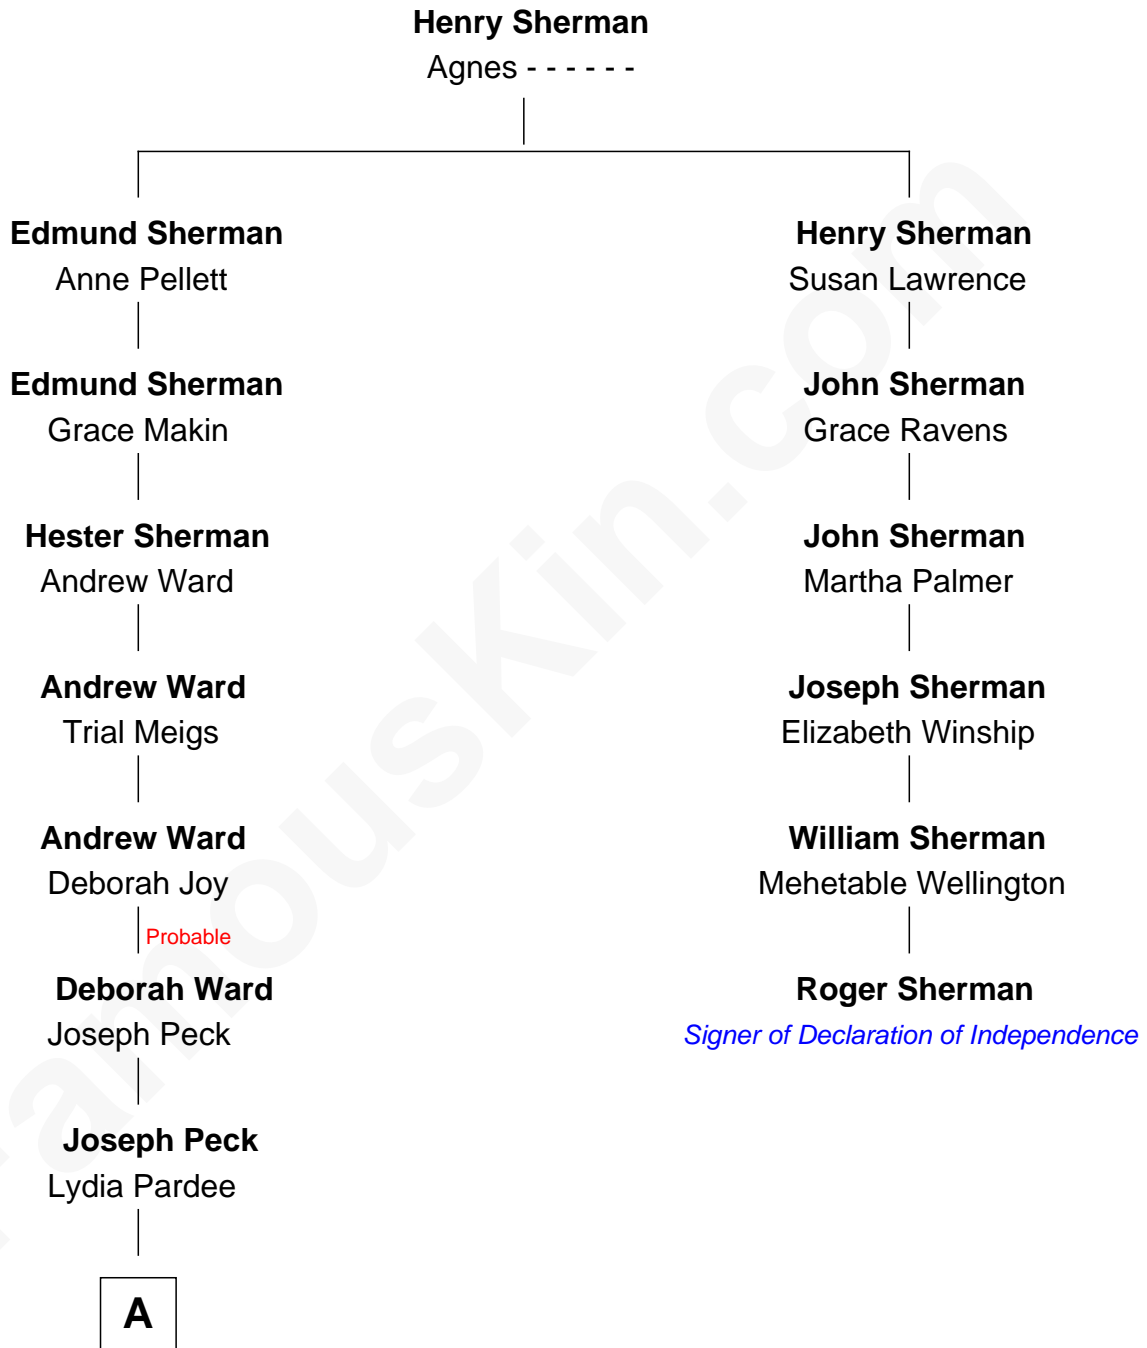

FamousKin.com Relationship Chart of

Mizuo Peck

TV and Movie Actress

5th cousin 8 times removed of

Roger Sherman

Signer of the Declaration of Independence

A

—
Ward Peck
Dorcas Porter

—
William Augustus Peck
Lucretia Leete

—
George Lyman Peck
Fanny Craft Fosdick

—
George Leete Peck
Katharine May Tolles

—
Laurence Tolles Peck
Barbara Field

—
George Leete Peck
Sanae Mizusawa

—
Mizuo Peck
TV and Movie Actress