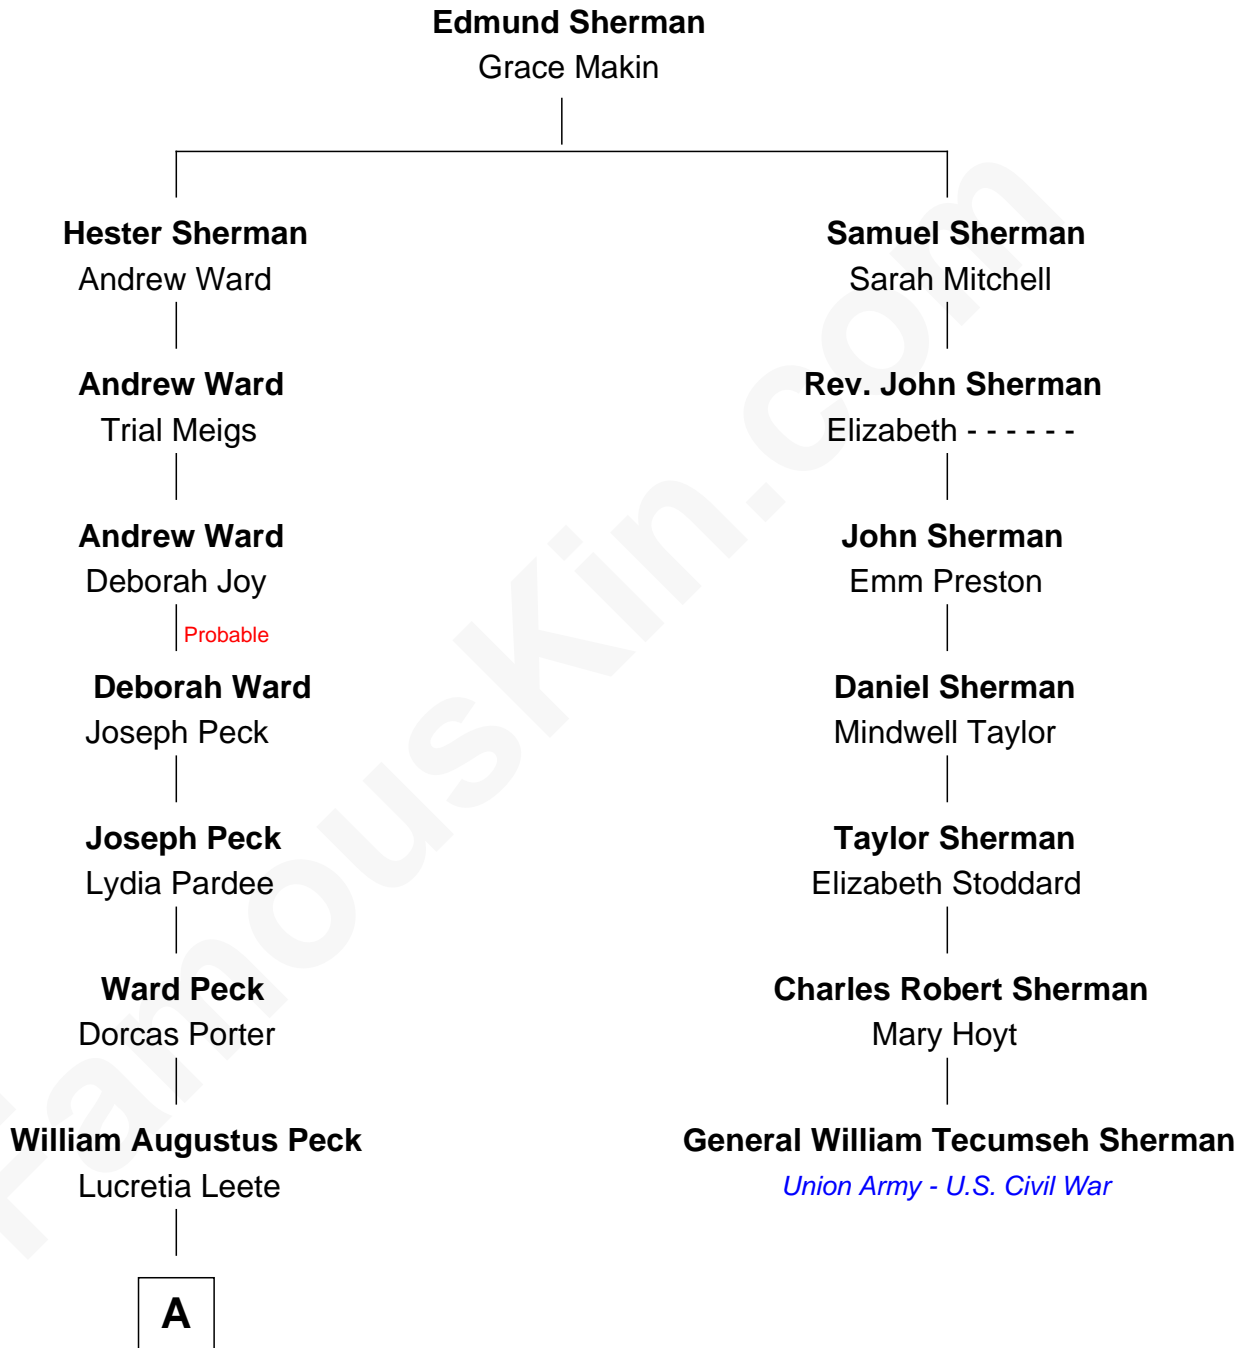

FamousKin.com Relationship Chart of

Mizuo Peck

TV and Movie Actress

6th cousin 5 times removed of

General William Tecumseh Sherman

Union Army - U.S. Civil War

A

George Lyman Peck

Fanny Craft Fosdick

George Leete Peck

Katharine May Tolles

Laurence Tolles Peck

Barbara Field

George Leete Peck

Sanae Mizusawa

Mizuo Peck

TV and Movie Actress