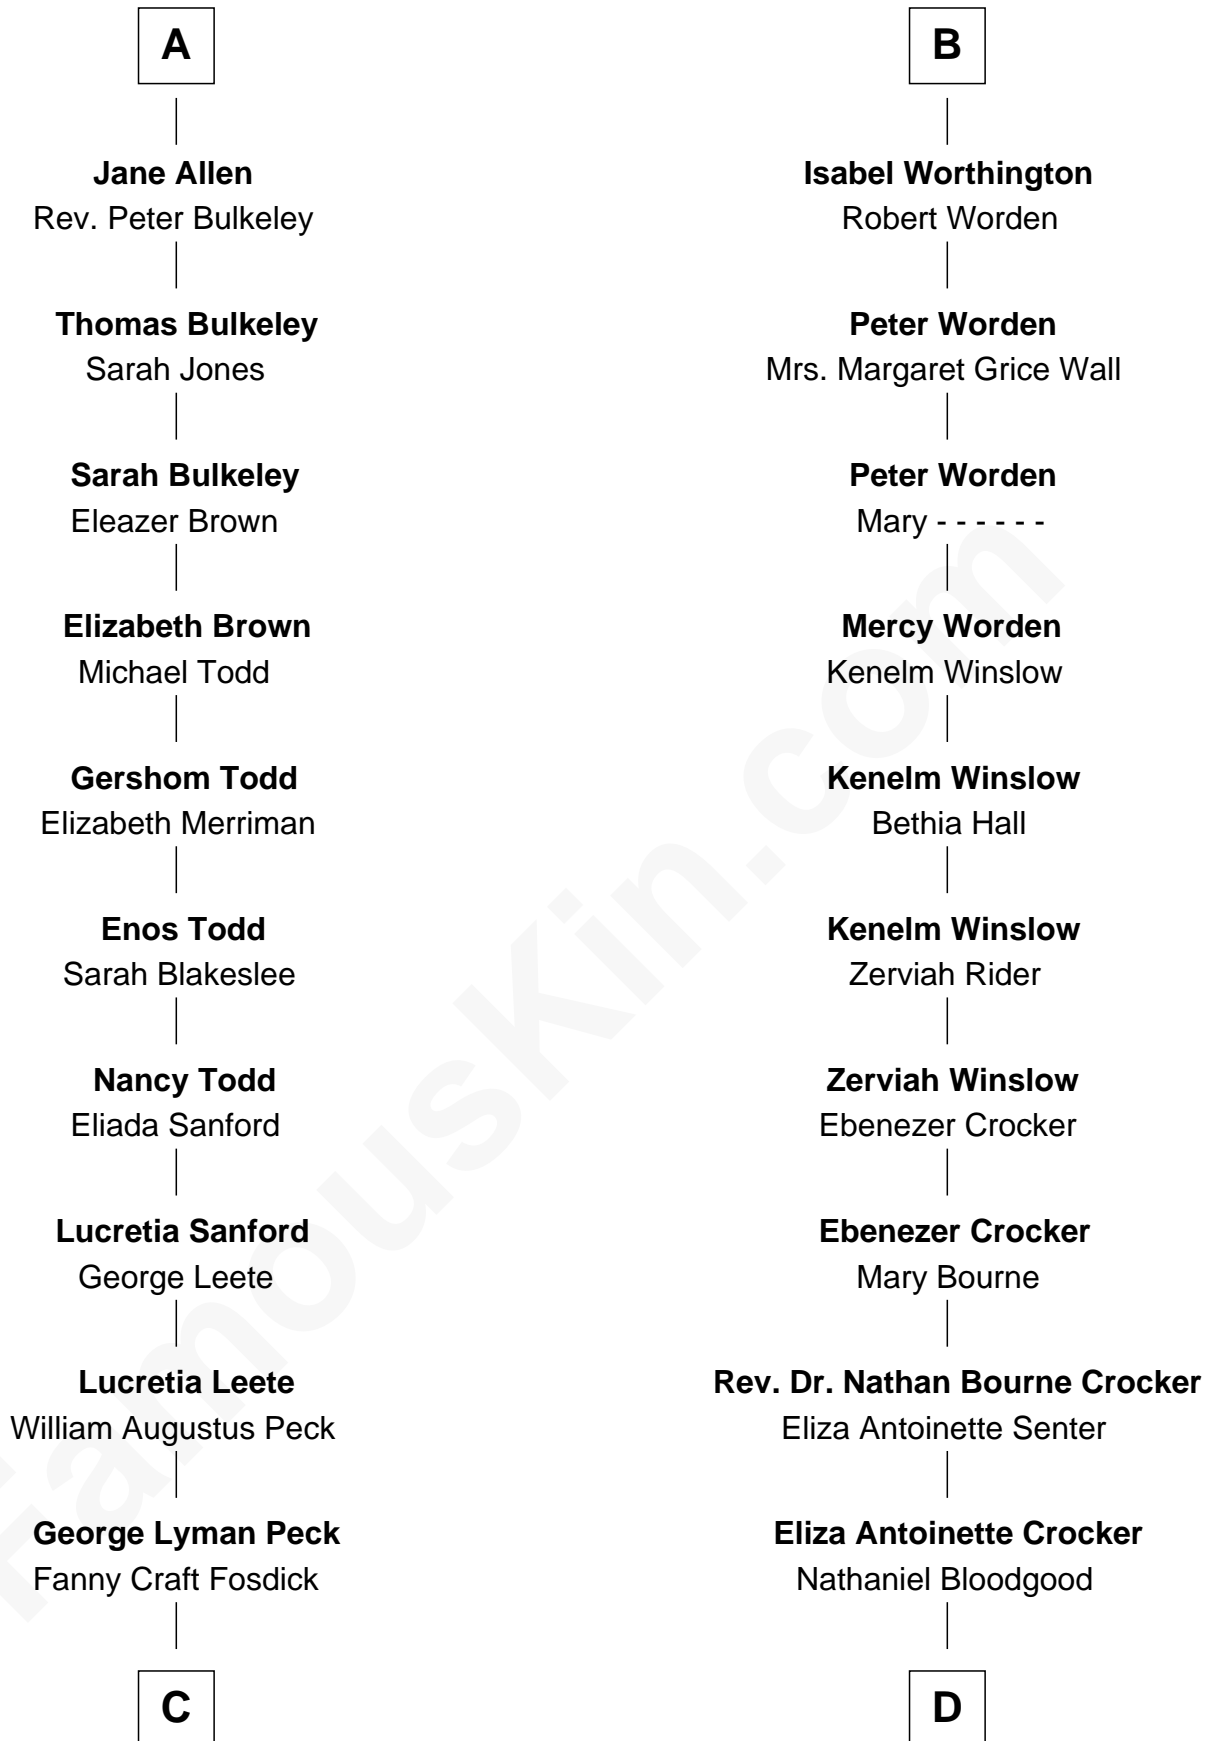

FamousKin.com Relationship Chart of

Mizuo Peck

TV and Movie Actress

20th cousin 1 time removed of

Kyra Sedgwick

TV and Movie Actress

Alice Plumpton

with husband
Sir John Boteler

with husband
Sir Richard de Sherburne

C

George Leete Peck
Katharine May Tolles

Laurence Tolles Peck
Barbara Field

George Leete Peck
Sanae Mizusawa

Mizuo Peck
TV and Movie Actress

D

Helen Bloodgood
Francis Peabody