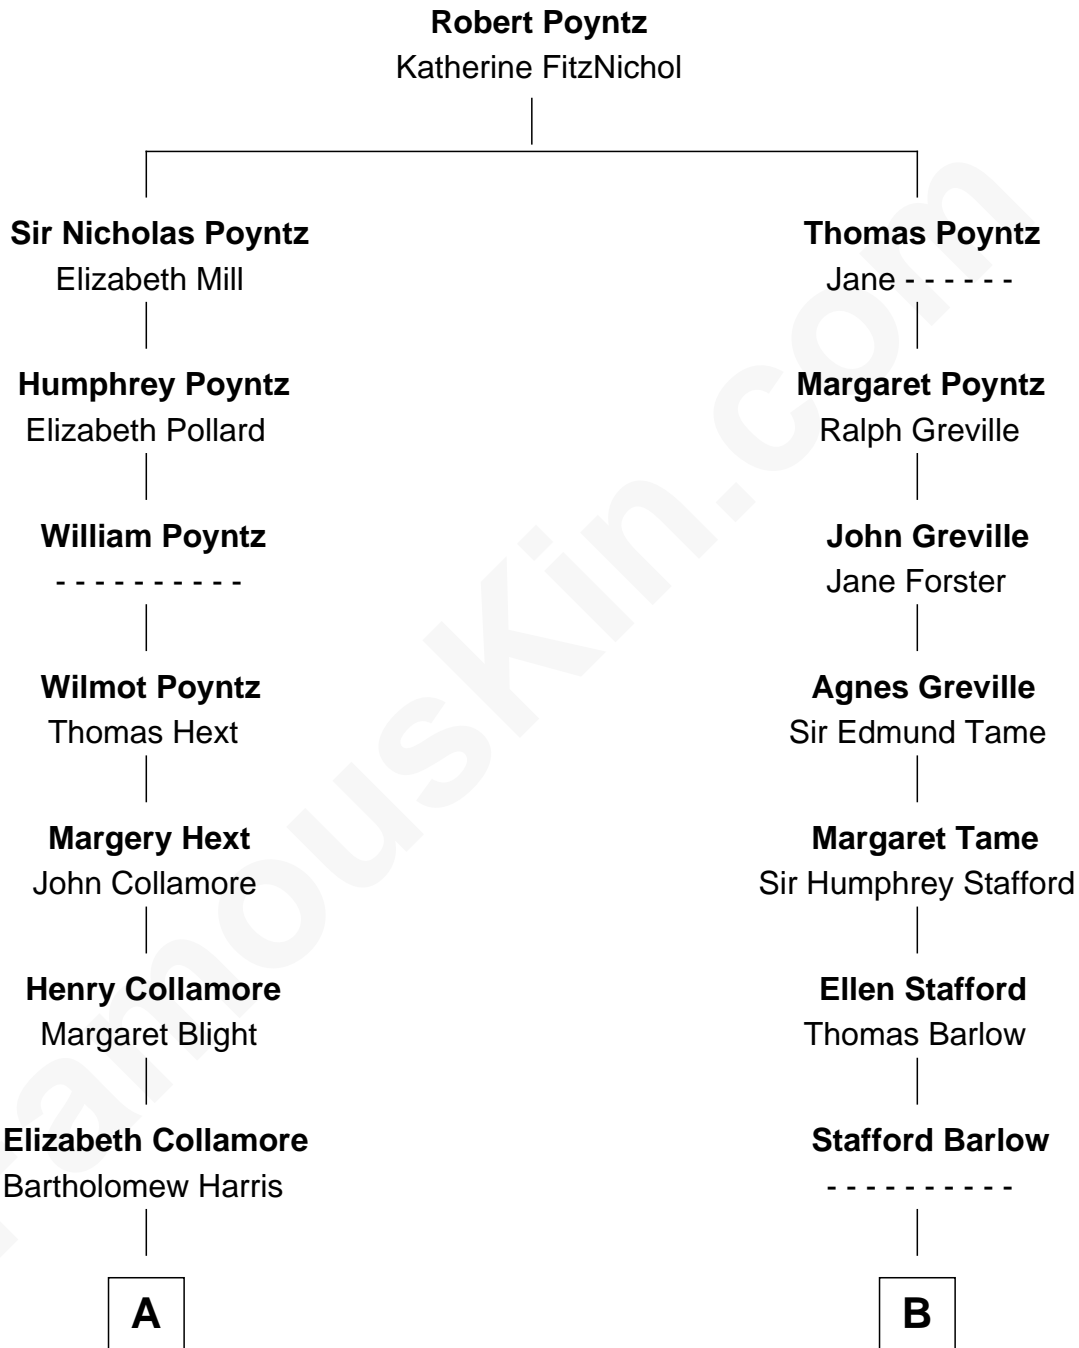

# FamousKin.com Relationship Chart of

**Mizuo Peck**

*TV and Movie Actress*

11th cousin 7 times removed of

**William Ellery**

*Signer of the Declaration of Independence*

**C**

George Leete Peck

Sanae Mizusawa

Mizuo Peck

*TV and Movie Actress*