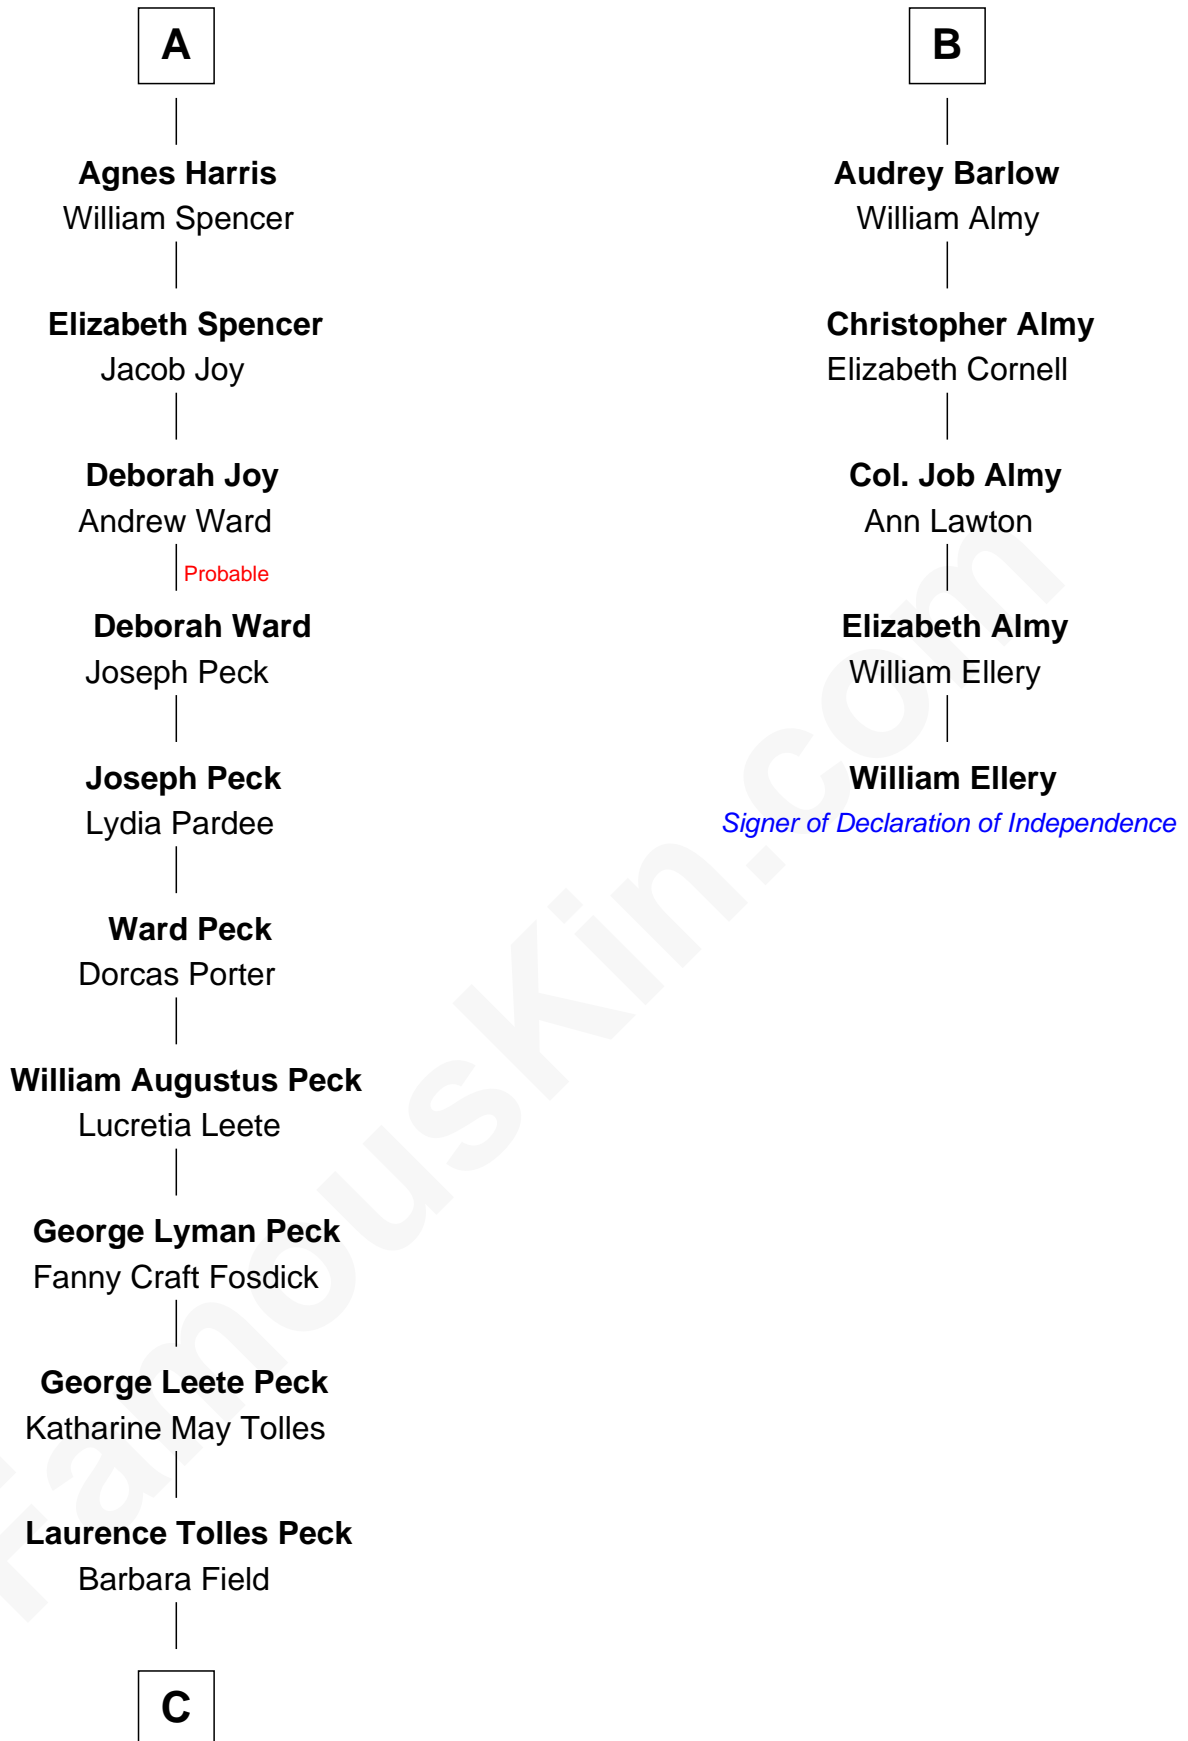

# FamousKin.com Relationship Chart of

**Mizuo Peck**

*TV and Movie Actress*

11th cousin 7 times removed of

**William Ellery**

*Signer of the Declaration of Independence*

**C**

George Leete Peck

Sanae Mizusawa

Mizuo Peck

*TV and Movie Actress*