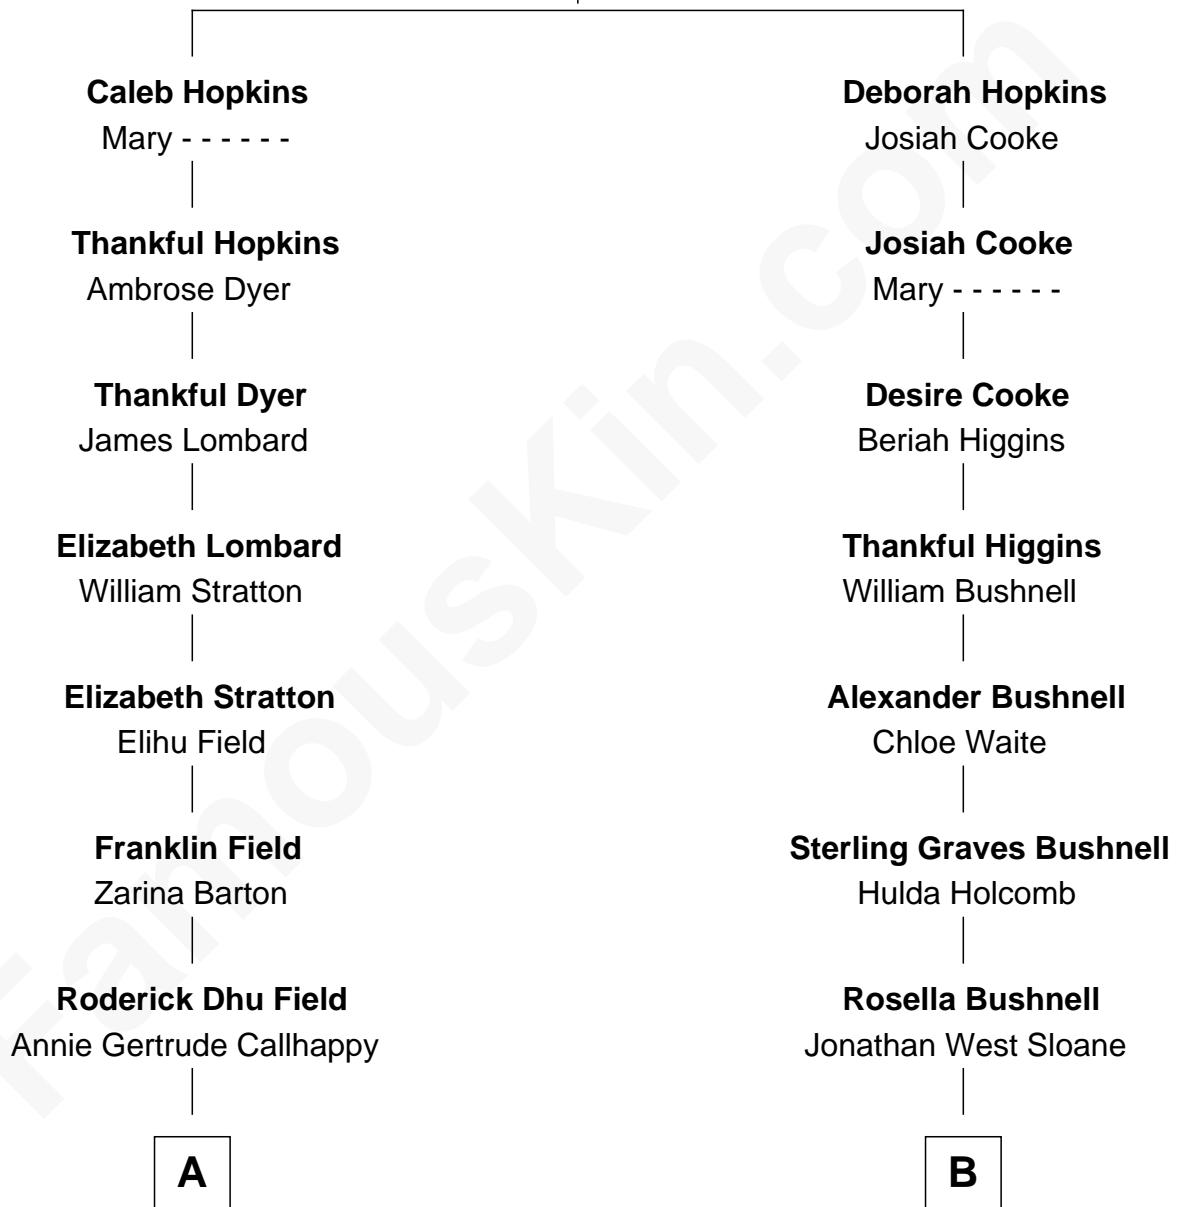

FamousKin.com Relationship Chart of

Mizuo Peck

TV and Movie Actress

10th cousin 1 time removed of

Diane Brewster

TV and Movie Actress

Giles Hopkins
Catherine Whelden

A

Frank Dhu Field
Lottie Emma Freeman

Freeman Rodic Field
Agnes Frances Heughins

Barbara Field
Laurence Tolles Peck

George Leete Peck
Sanae Mizusawa

Mizuo Peck
TV and Movie Actress

B

William B. Sloane
Jennie M. Partridge