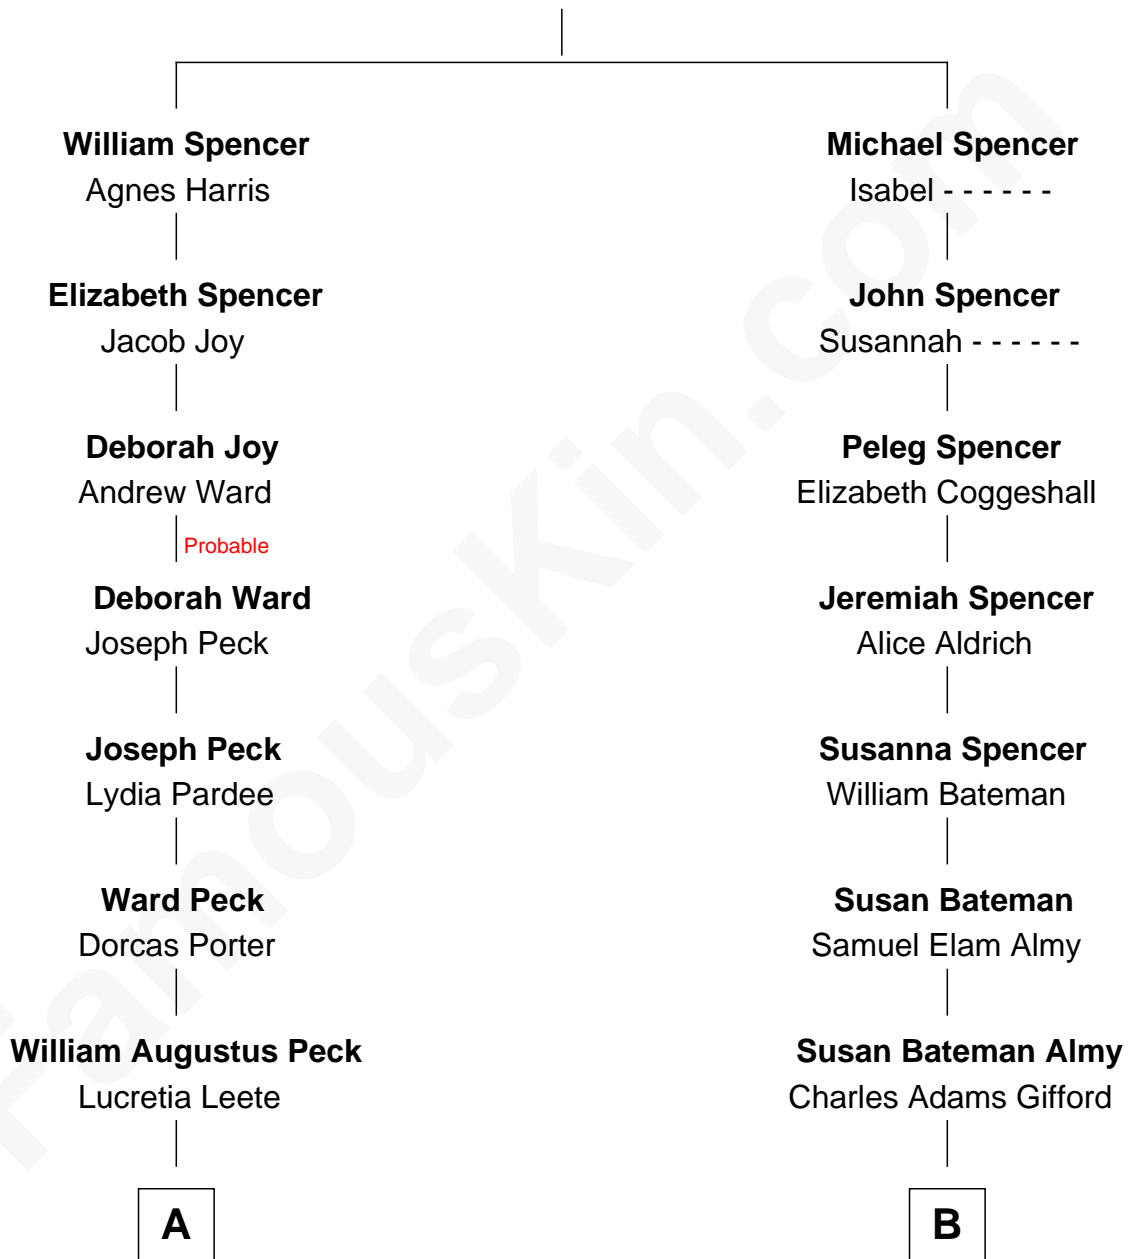

FamousKin.com Relationship Chart of

Mizuo Peck

TV and Movie Actress

9th cousin 2 times removed of

Marilyn Monroe

Actress, Model, and Singer

Gerard Spencer

Alice Whitbread

A

George Lyman Peck
Fanny Craft Fosdick

George Leete Peck
Katharine May Tolles

Laurence Tolles Peck
Barbara Field

George Leete Peck
Sanae Mizusawa

Mizuo Peck
TV and Movie Actress

B

Frederick Almy Gifford
Elizabeth Easton Tennant

Charles Stanley Gifford
Gladys Pearl Monroe

Marilyn Monroe
Actress, Model, and Singer