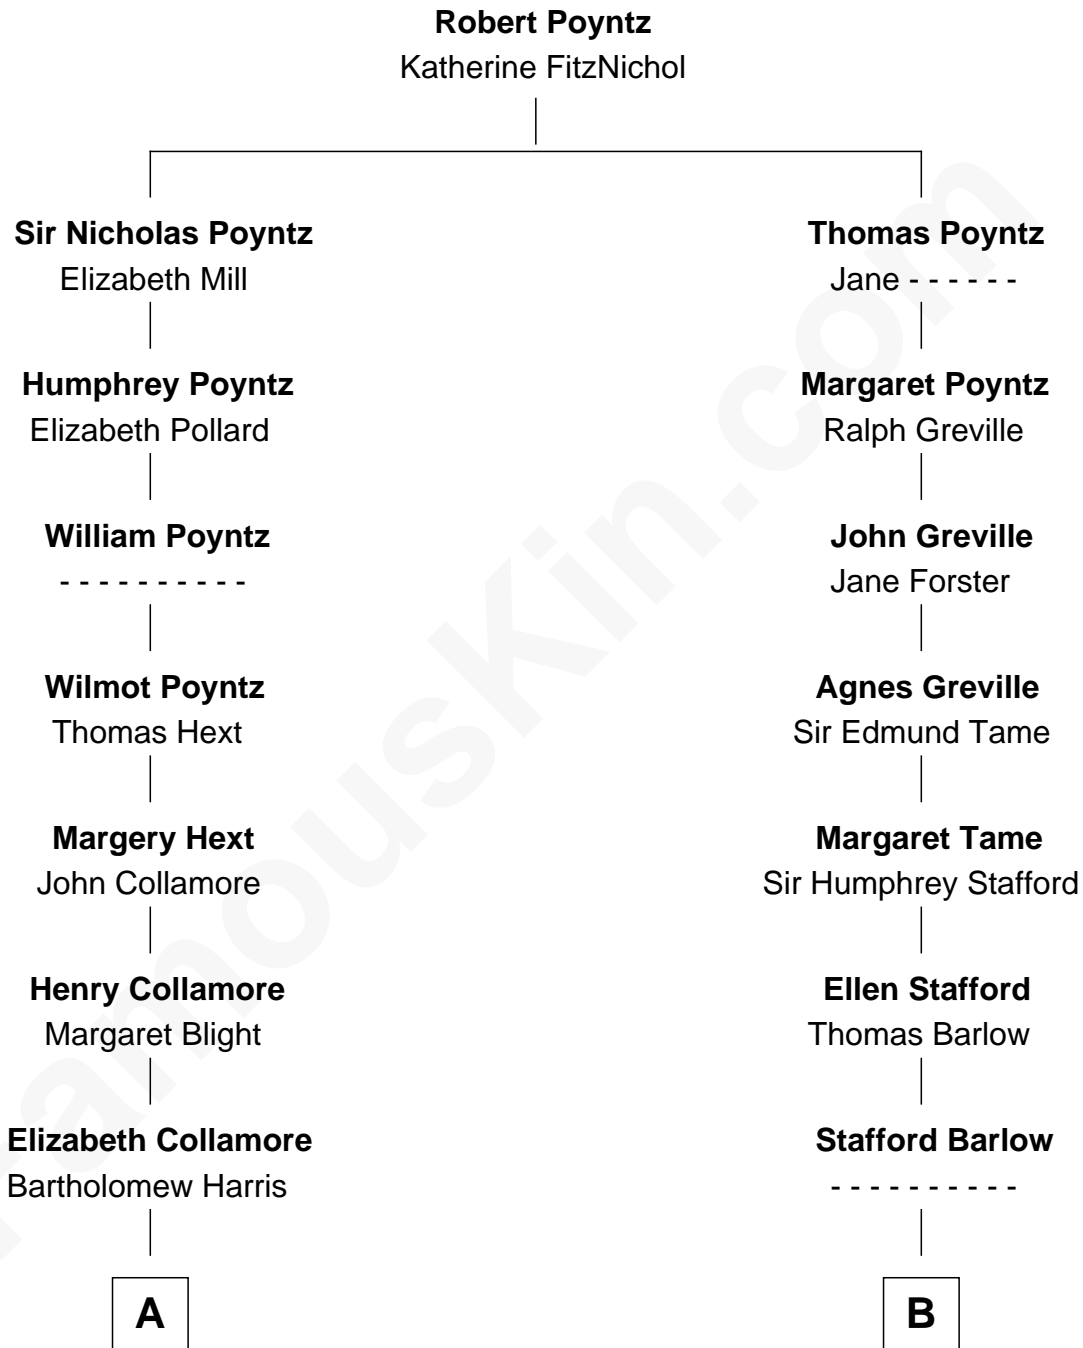

FamousKin.com Relationship Chart of

Mizuo Peck

TV and Movie Actress

16th cousin 2 times removed of

Marilyn Monroe

Actress, Model, and Singer

C

George Leete Peck

Sanae Mizusawa

Mizuo Peck

TV and Movie Actress

FamousKin.com