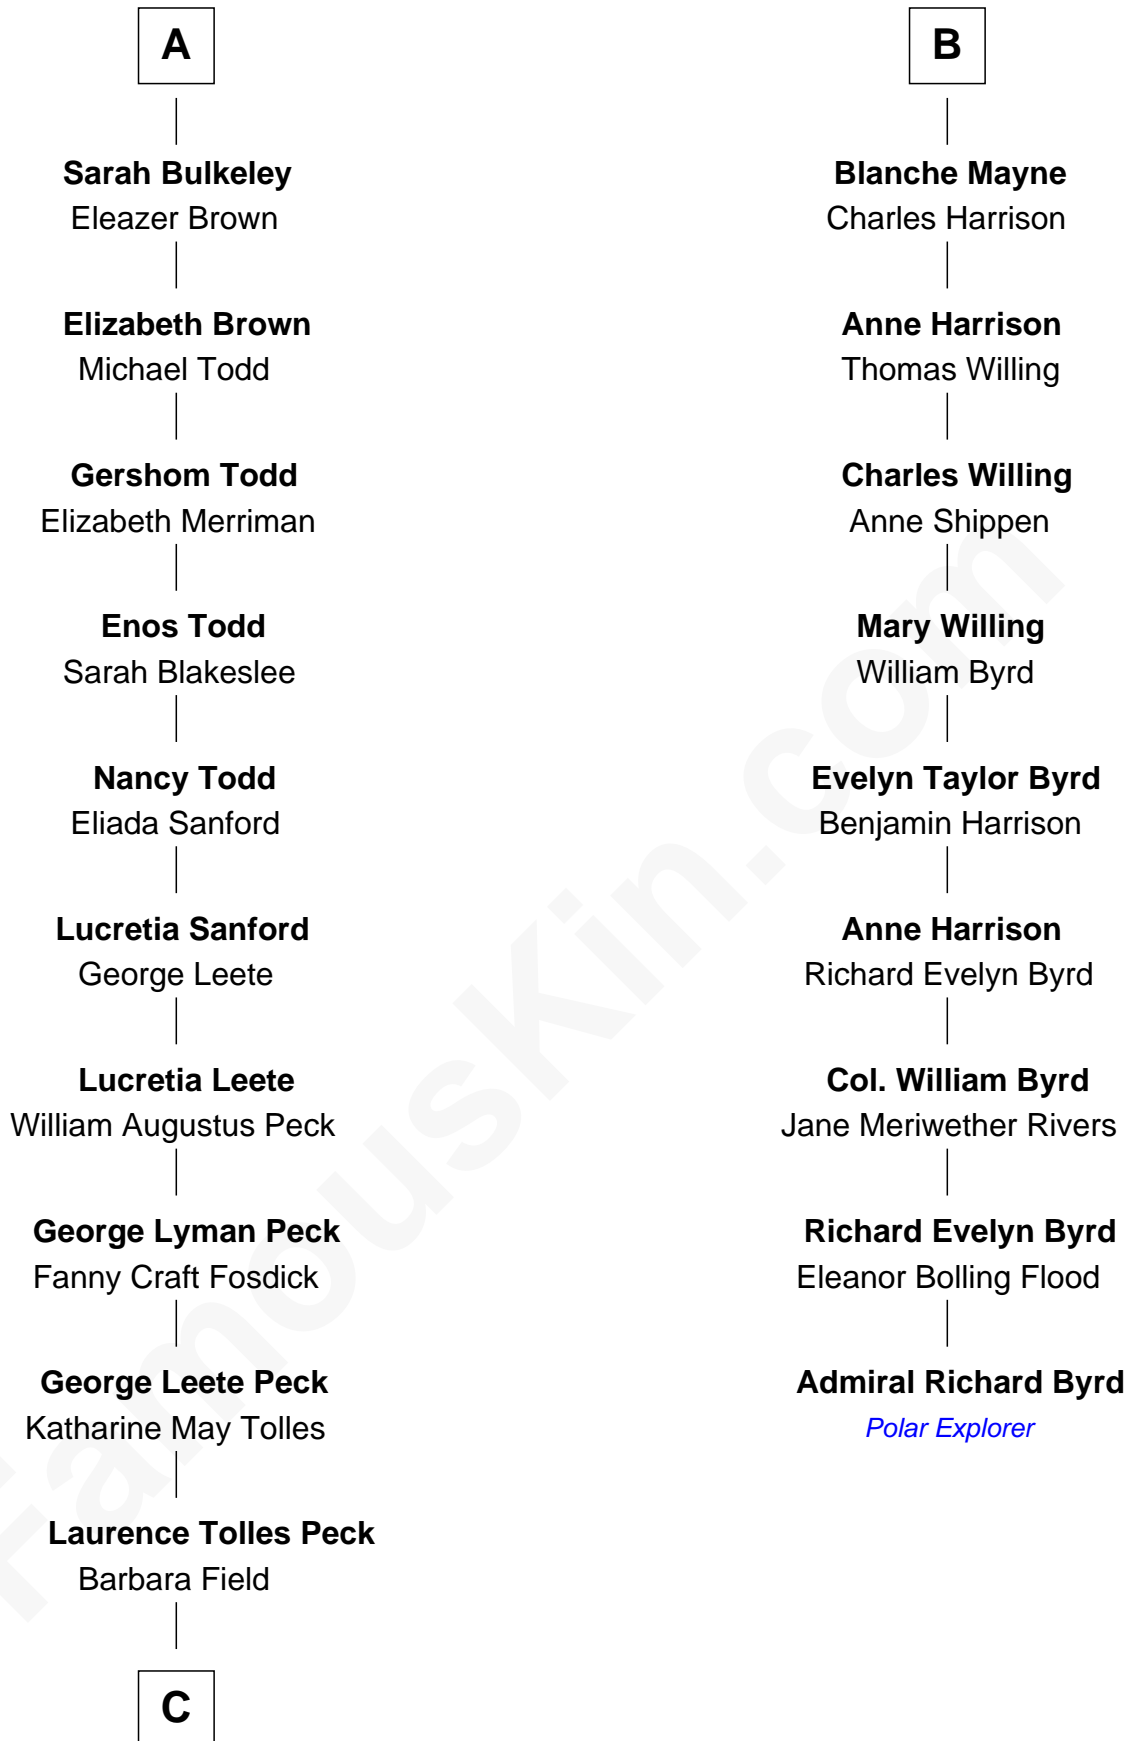

# FamousKin.com Relationship Chart of

**Mizuo Peck**

*TV and Movie Actress*

15th cousin 3 times removed of

**Admiral Richard Byrd**

*Polar Explorer*

**Sir Robert Corbet**

Margaret - - - - -

**C**

George Leete Peck

Sanae Mizusawa

**Mizuo Peck**

*TV and Movie Actress*

FamousKin.com