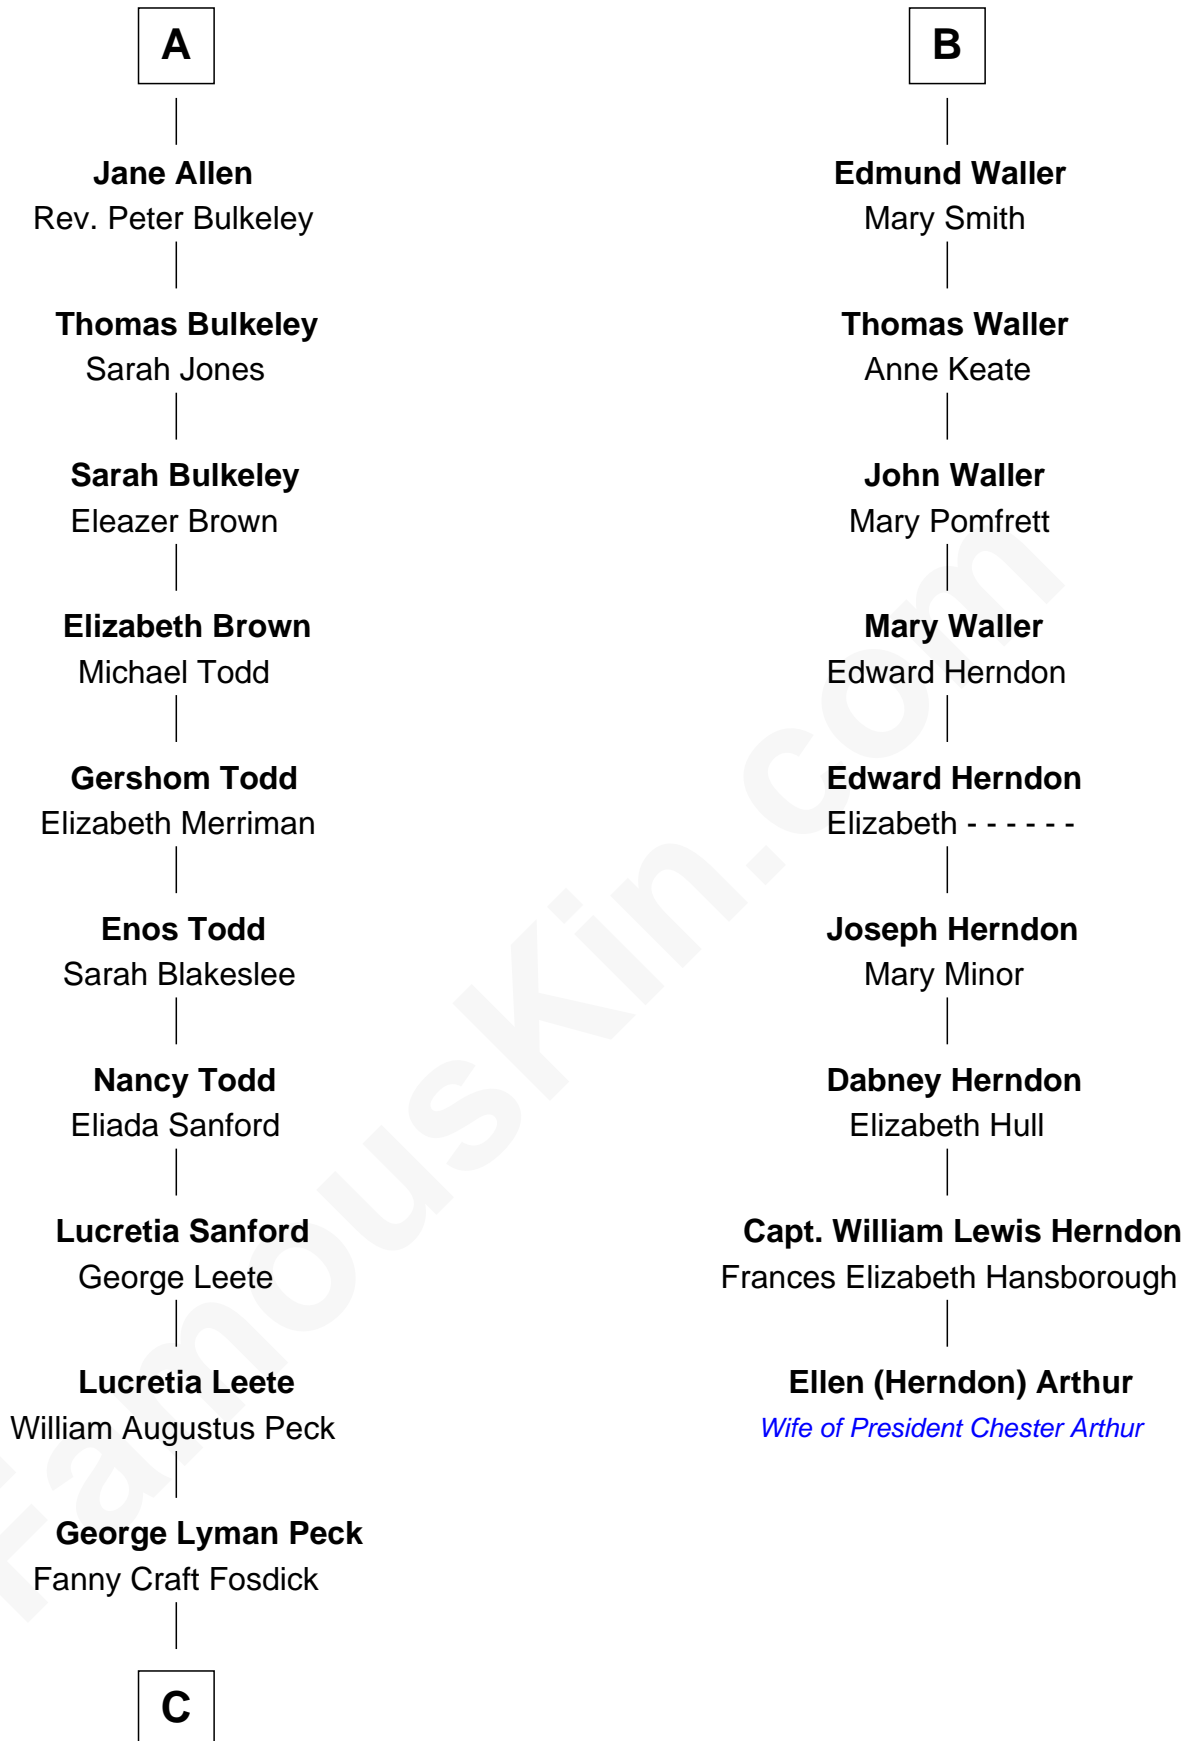

FamousKin.com Relationship Chart of

Mizuo Peck

TV and Movie Actress

15th cousin 5 times removed of

Ellen (Herndon) Arthur

Wife of President Chester A. Arthur

Sir John Boteler

Alice Plumpton

C

George Leete Peck
Katharine May Tolles

Laurence Tolles Peck
Barbara Field

George Leete Peck
Sanae Mizusawa

Mizuo Peck
TV and Movie Actress

FamousKin.com