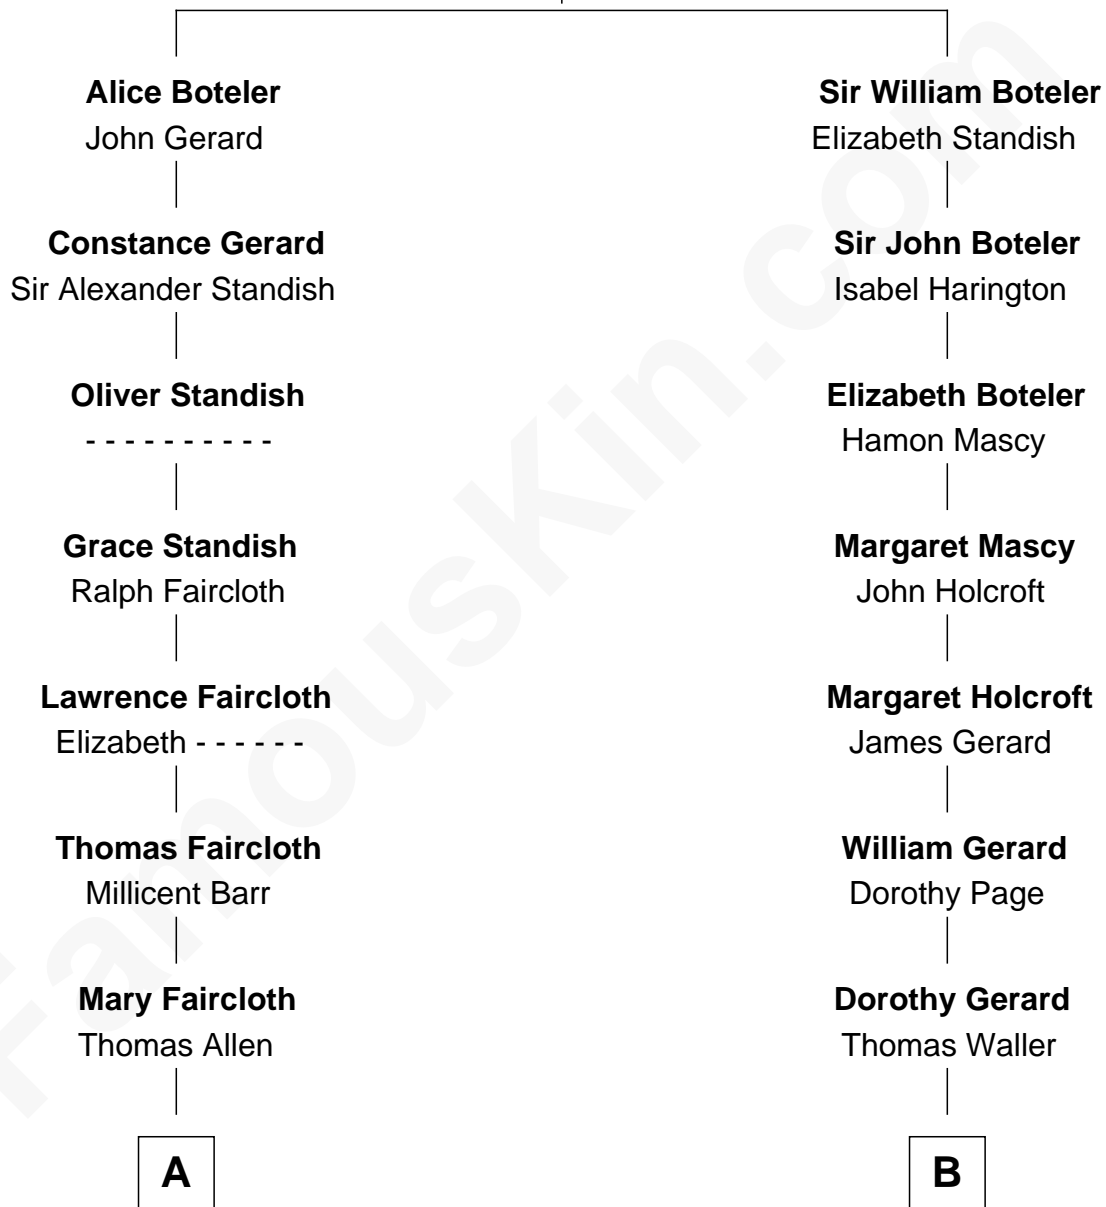

FamousKin.com Relationship Chart of

Mizuo Peck

TV and Movie Actress

15th cousin 5 times removed of

Ellen (Herndon) Arthur

Wife of President Chester A. Arthur

Sir John Boteler

Alice Plumpton

C

George Leete Peck
Katharine May Tolles

Laurence Tolles Peck
Barbara Field

George Leete Peck
Sanae Mizusawa

Mizuo Peck
TV and Movie Actress

FamousKin.com