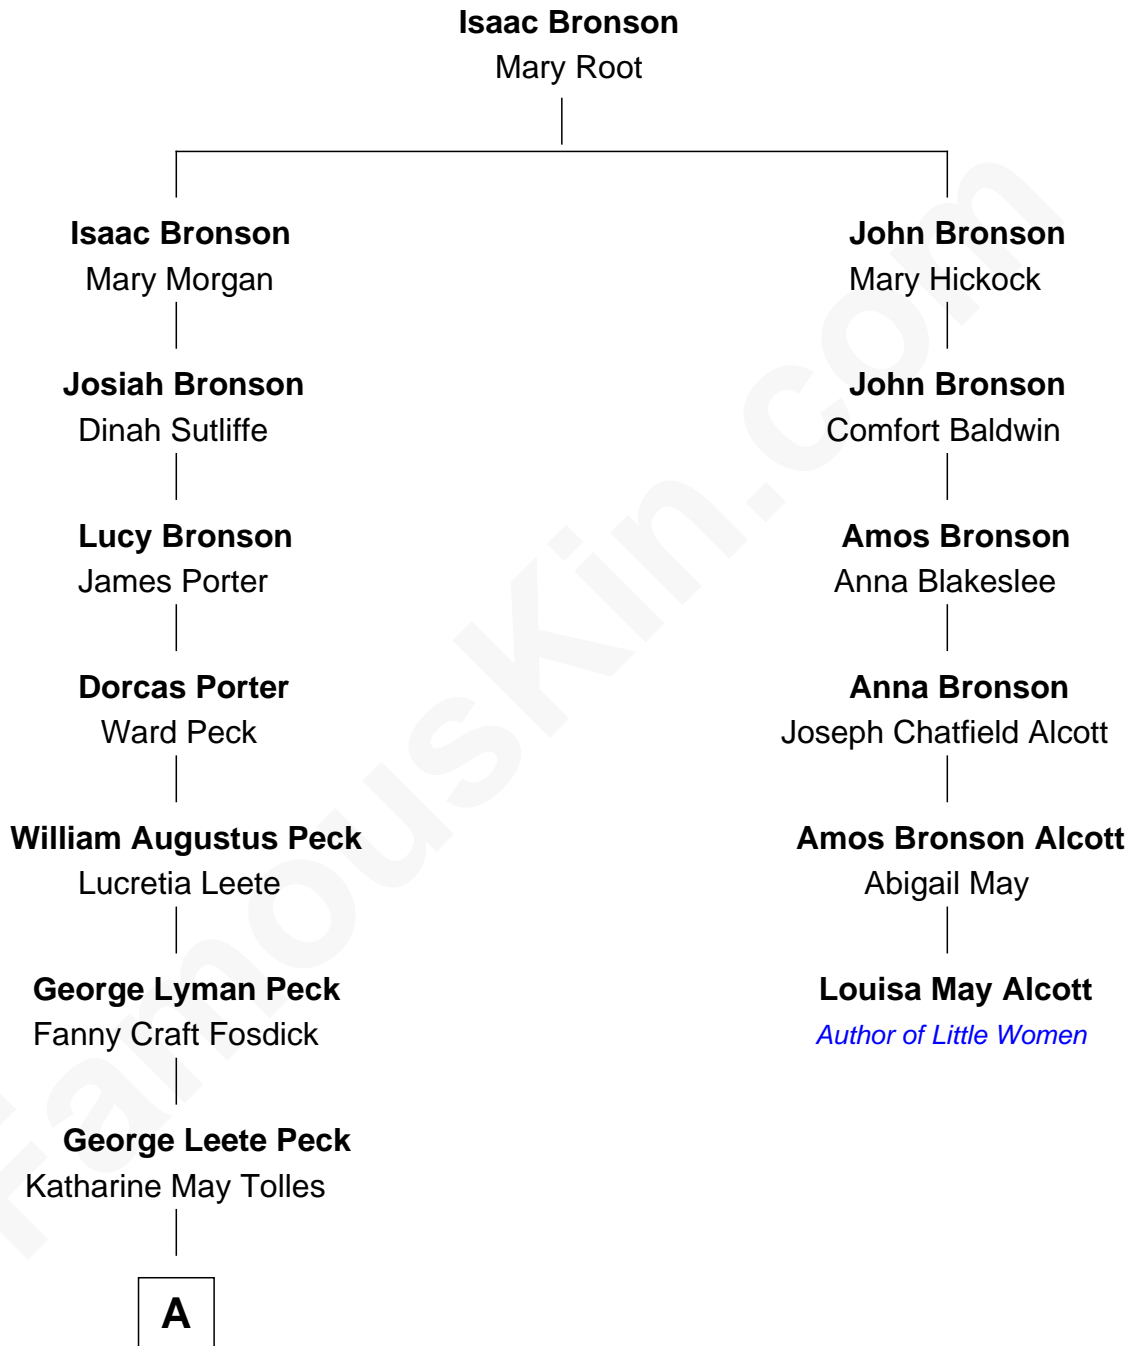

# FamousKin.com Relationship Chart of

**Mizuo Peck**

*TV and Movie Actress*

5th cousin 4 times removed of

**Louisa May Alcott**

*Author of Little Women*

**A**

—  
**Laurence Tolles Peck**

Barbara Field

—  
**George Leete Peck**

Sanae Mizusawa

—  
**Mizuo Peck**

*TV and Movie Actress*

FamousKin.com