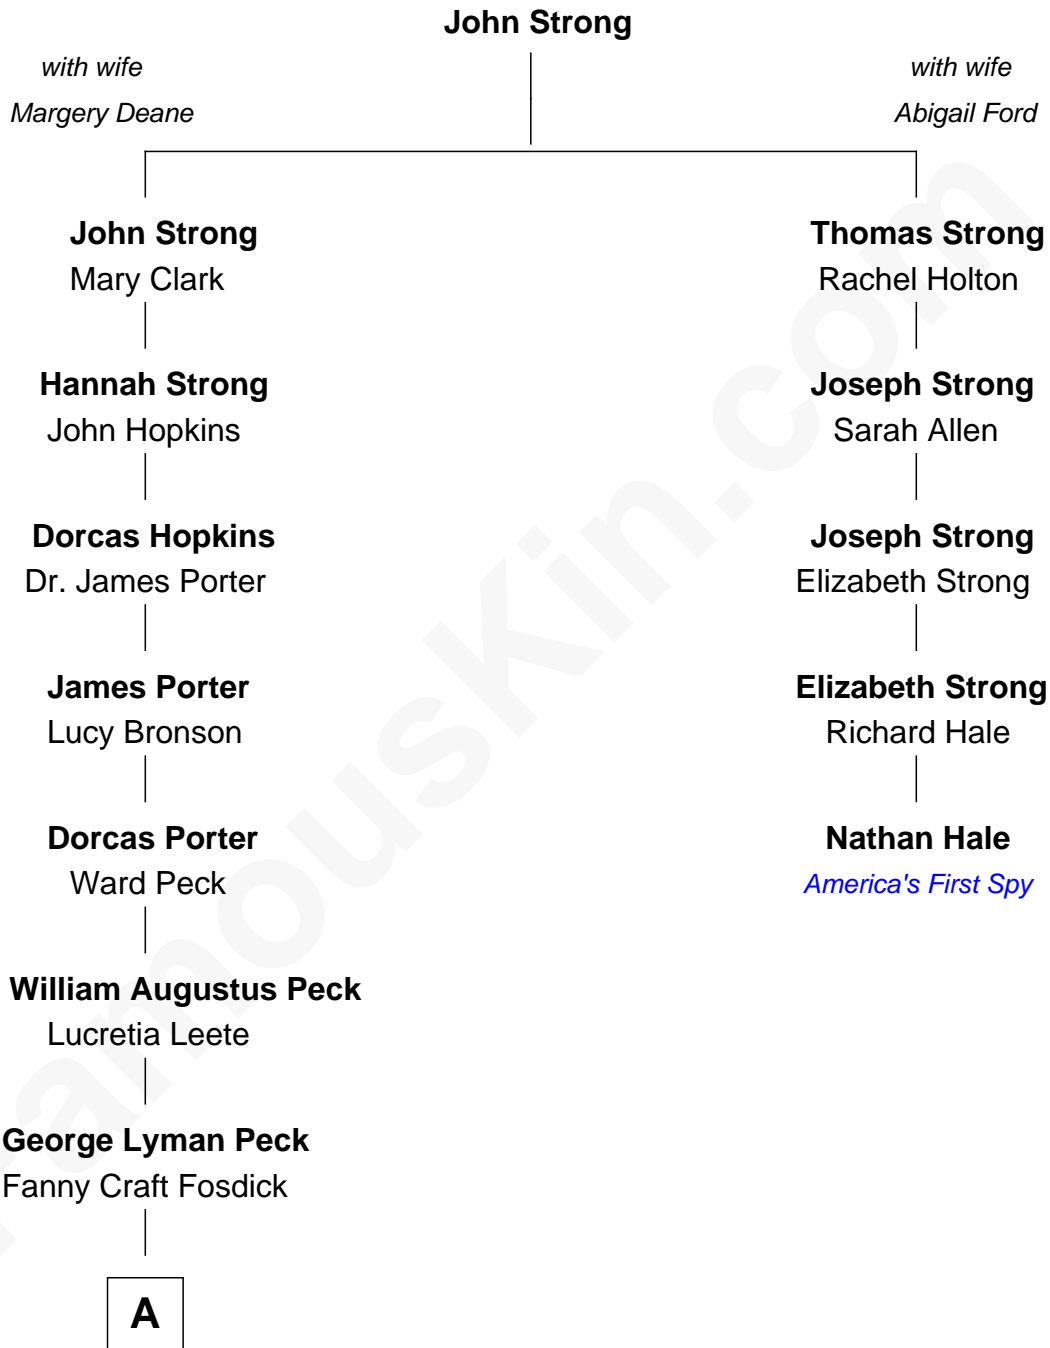

# FamousKin.com Relationship Chart of

**Mizuo Peck**

*TV and Movie Actress*

4th cousin 6 times removed of

**Nathan Hale**

*America's First Spy*

A

George Leete Peck  
Katharine May Tolles

Laurence Tolles Peck  
Barbara Field

George Leete Peck  
Sanae Mizusawa

Mizuo Peck  
*TV and Movie Actress*