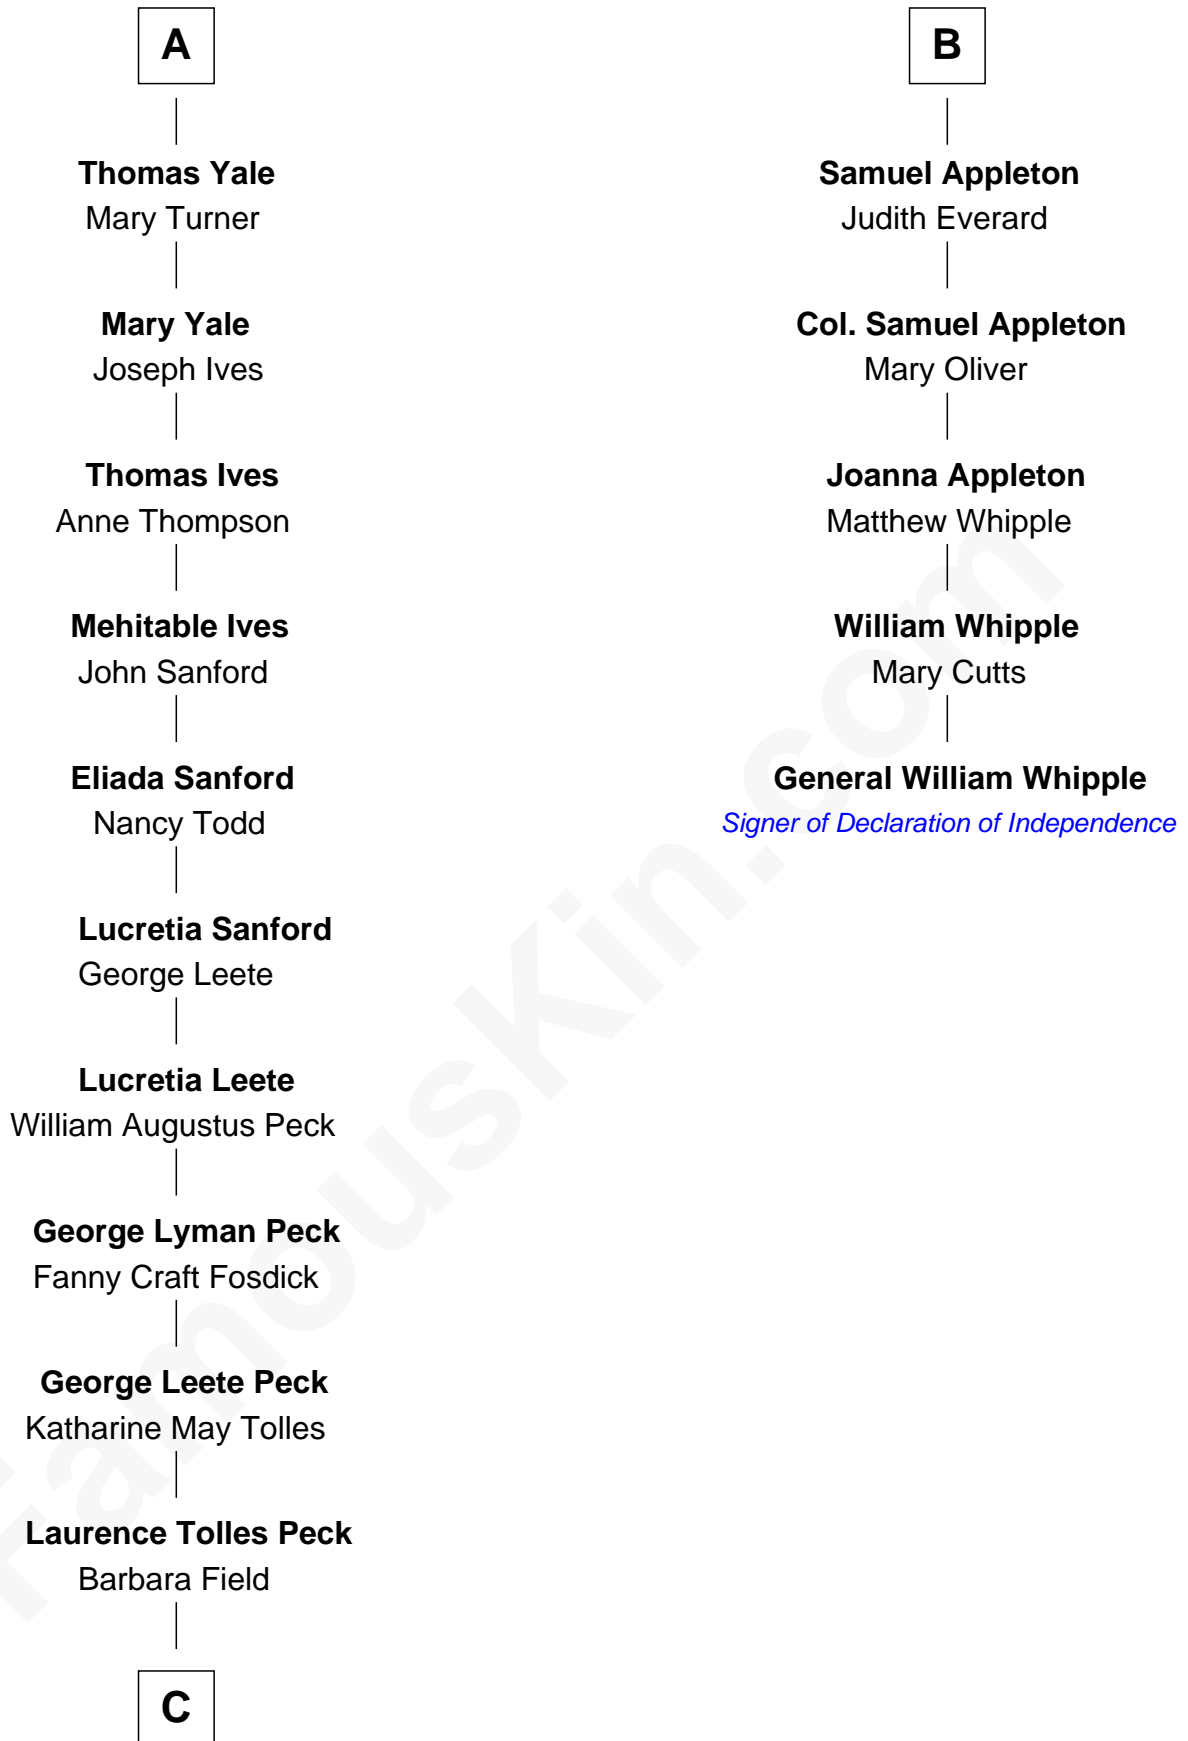

FamousKin.com Relationship Chart of

Mizuo Peck

TV and Movie Actress

11th cousin 7 times removed of

General William Whipple

Signer of the Declaration of Independence

Gruffydd Fychan ap Gruffydd

Elen ferch Thomas ap Llewelyn

C

George Leete Peck

Sanae Mizusawa

Mizuo Peck

TV and Movie Actress