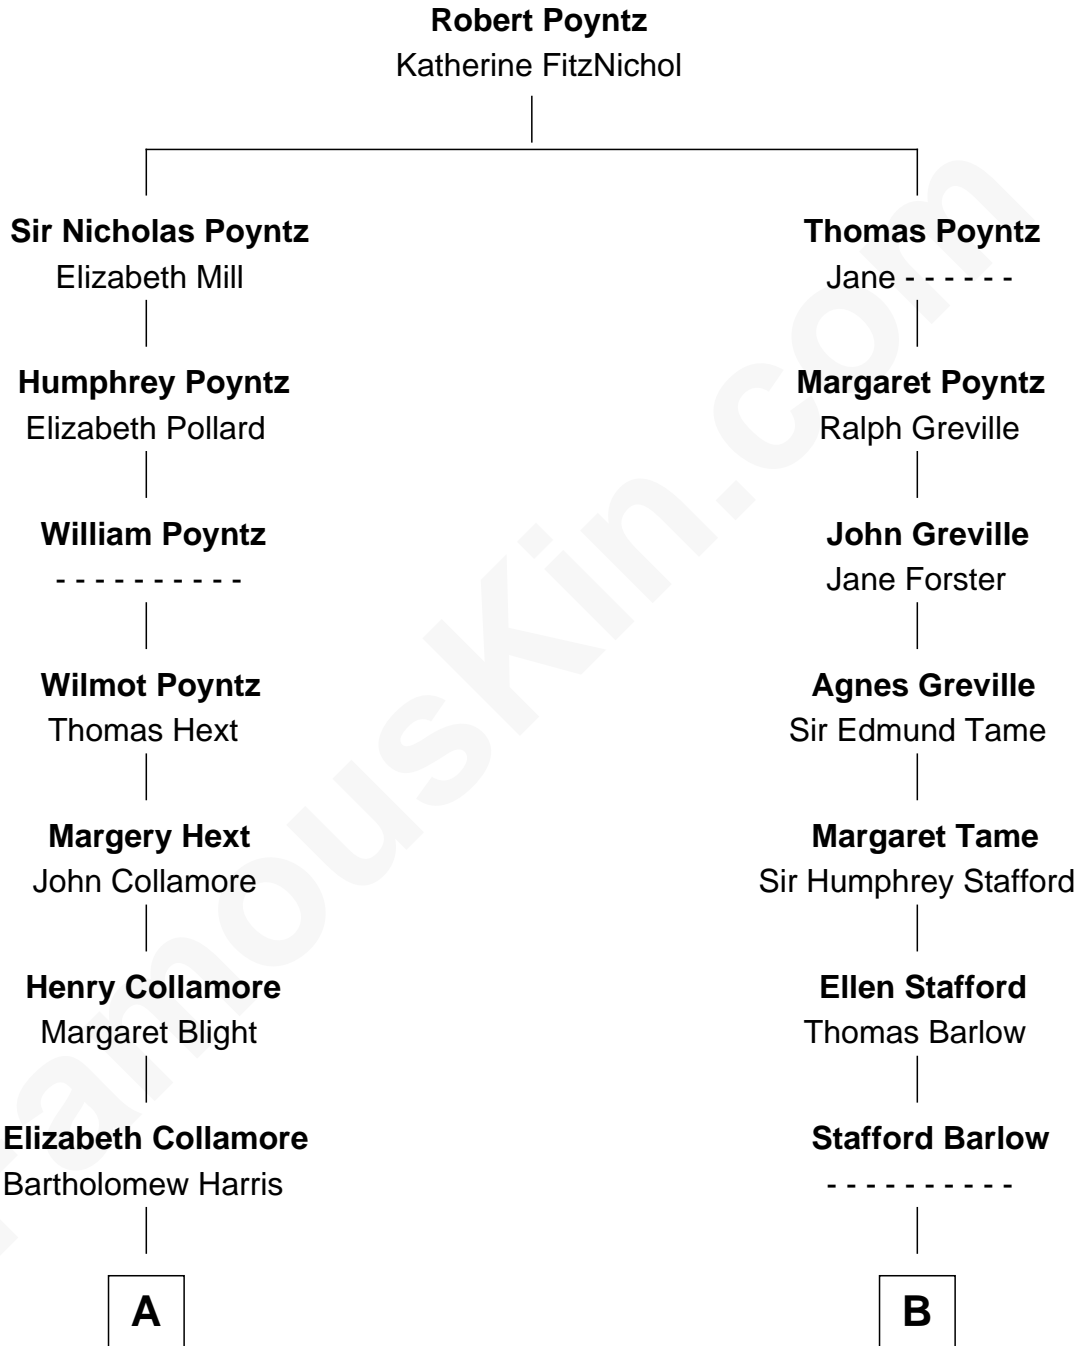

FamousKin.com Relationship Chart of

Mizuo Peck

TV and Movie Actress

12th cousin 6 times removed of

Robert Townsend

Member of the Culper Spy Ring during the American Revolution

C

George Leete Peck

Sanae Mizusawa

Mizuo Peck

TV and Movie Actress

FamousKin.com