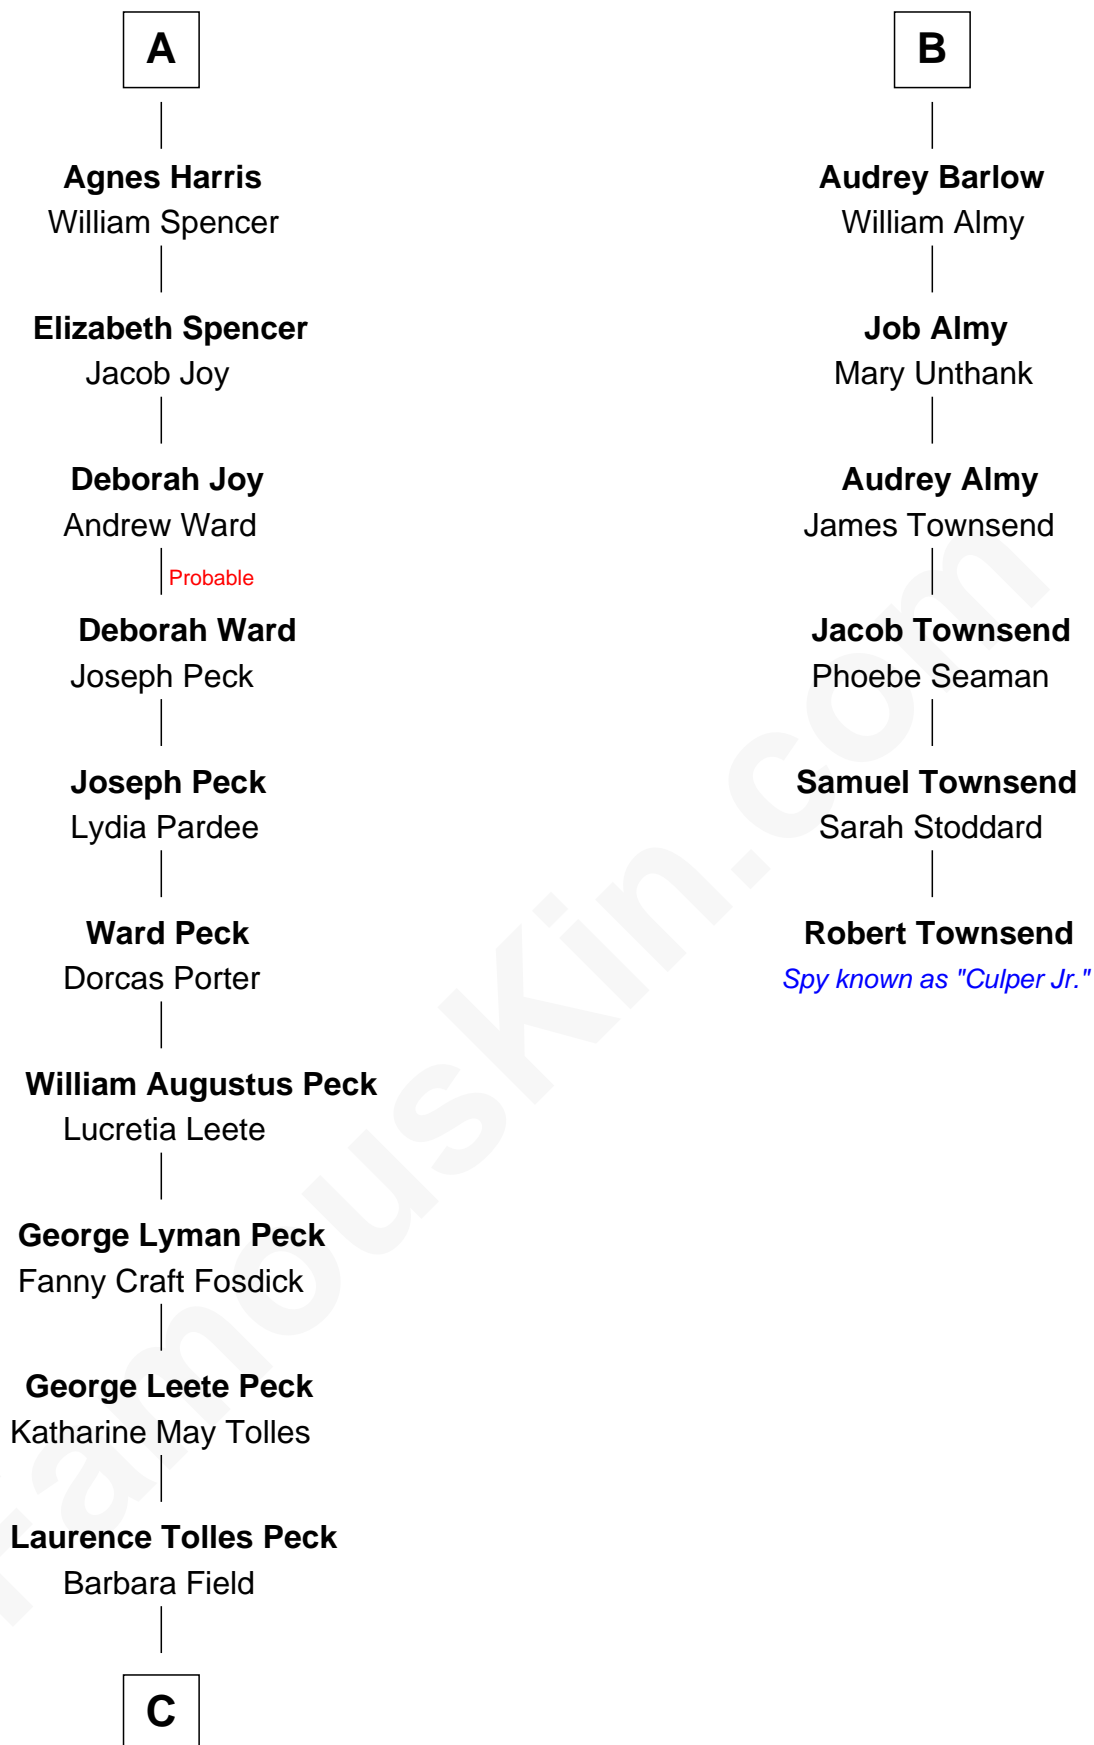

FamousKin.com Relationship Chart of

Mizuo Peck

TV and Movie Actress

12th cousin 6 times removed of

Robert Townsend

Member of the Culper Spy Ring during the American Revolution

C

George Leete Peck

Sanae Mizusawa

Mizuo Peck

TV and Movie Actress

FamousKin.com