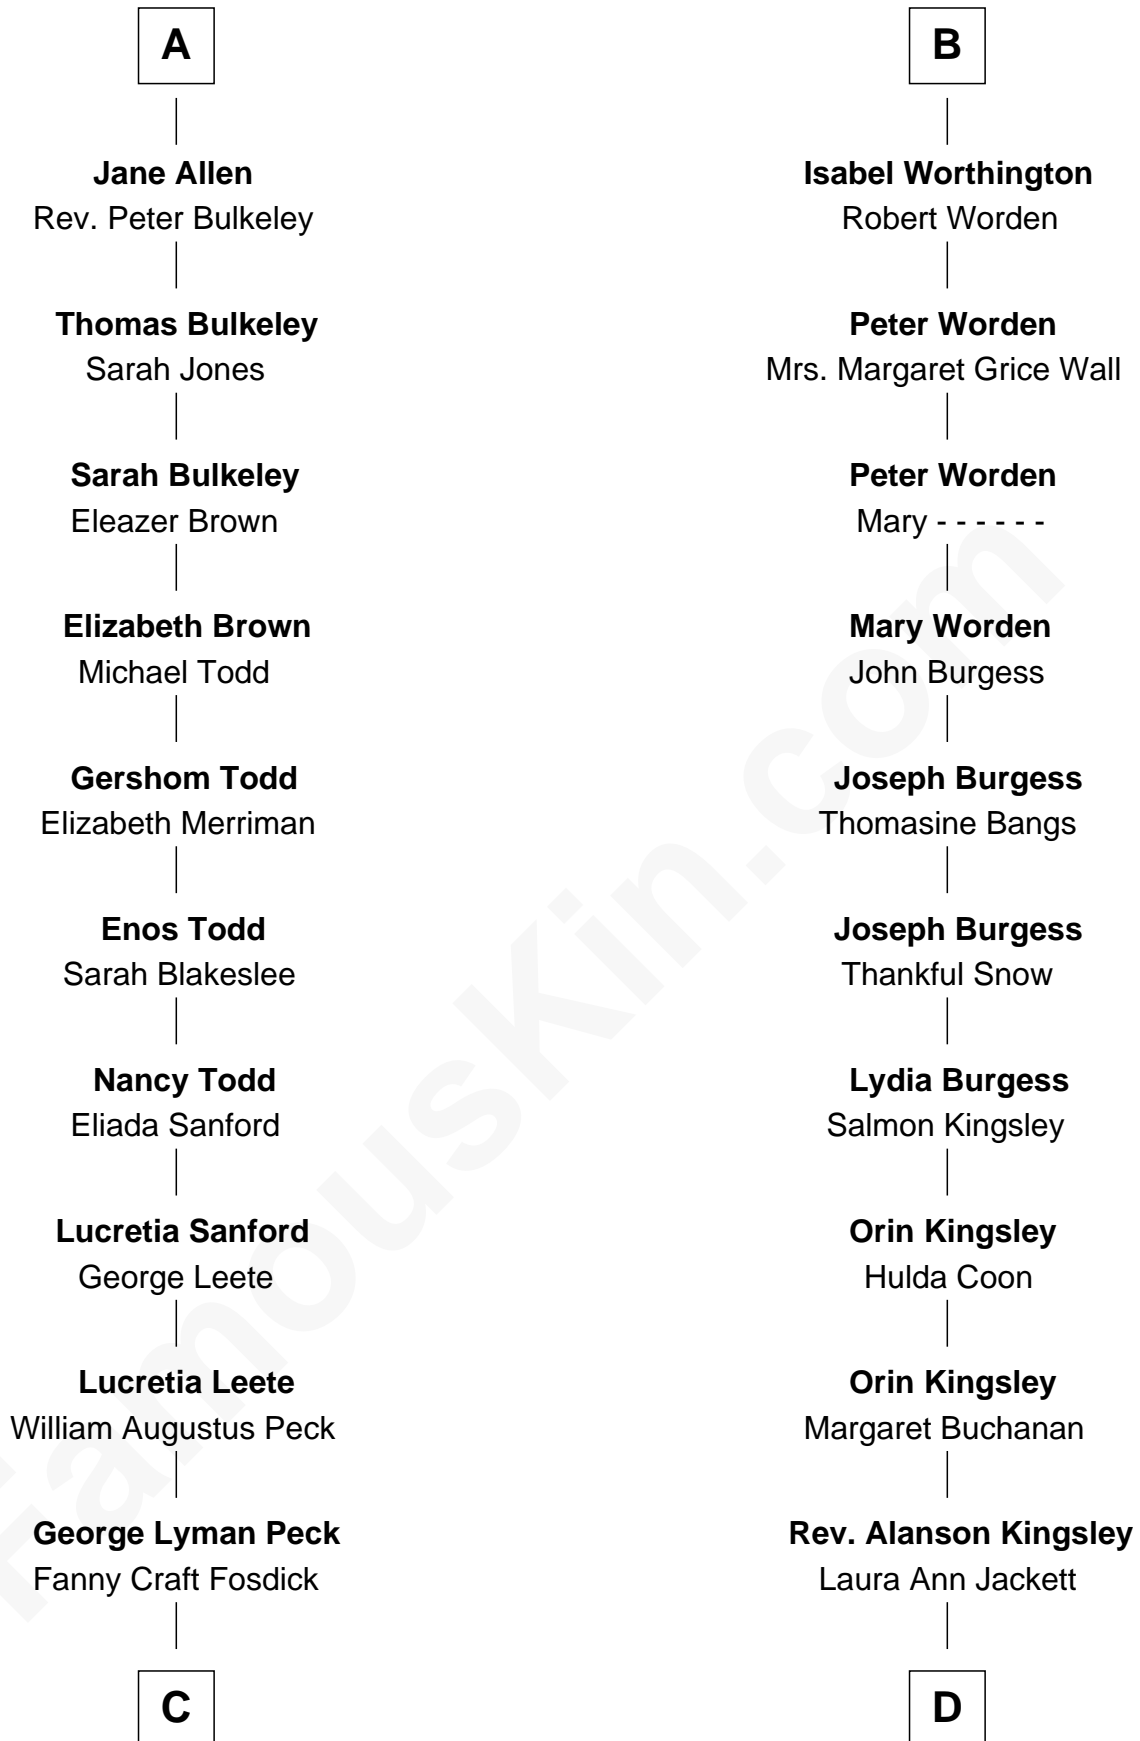

FamousKin.com Relationship Chart of

Mizuo Peck

TV and Movie Actress

20th cousin 1 time removed of

Taylor Swift

Singer and Songwriter

C

George Leete Peck
Katharine May Tolles

Laurence Tolles Peck
Barbara Field

George Leete Peck
Sanae Mizusawa

Mizuo Peck
TV and Movie Actress

D

Barbara Maria Jane Kingsley
Willis Wilbur Thompson

Bernice Maude Thompson
Archie Dean Swift

Archie Dean Swift
Rose Baldi Douglas