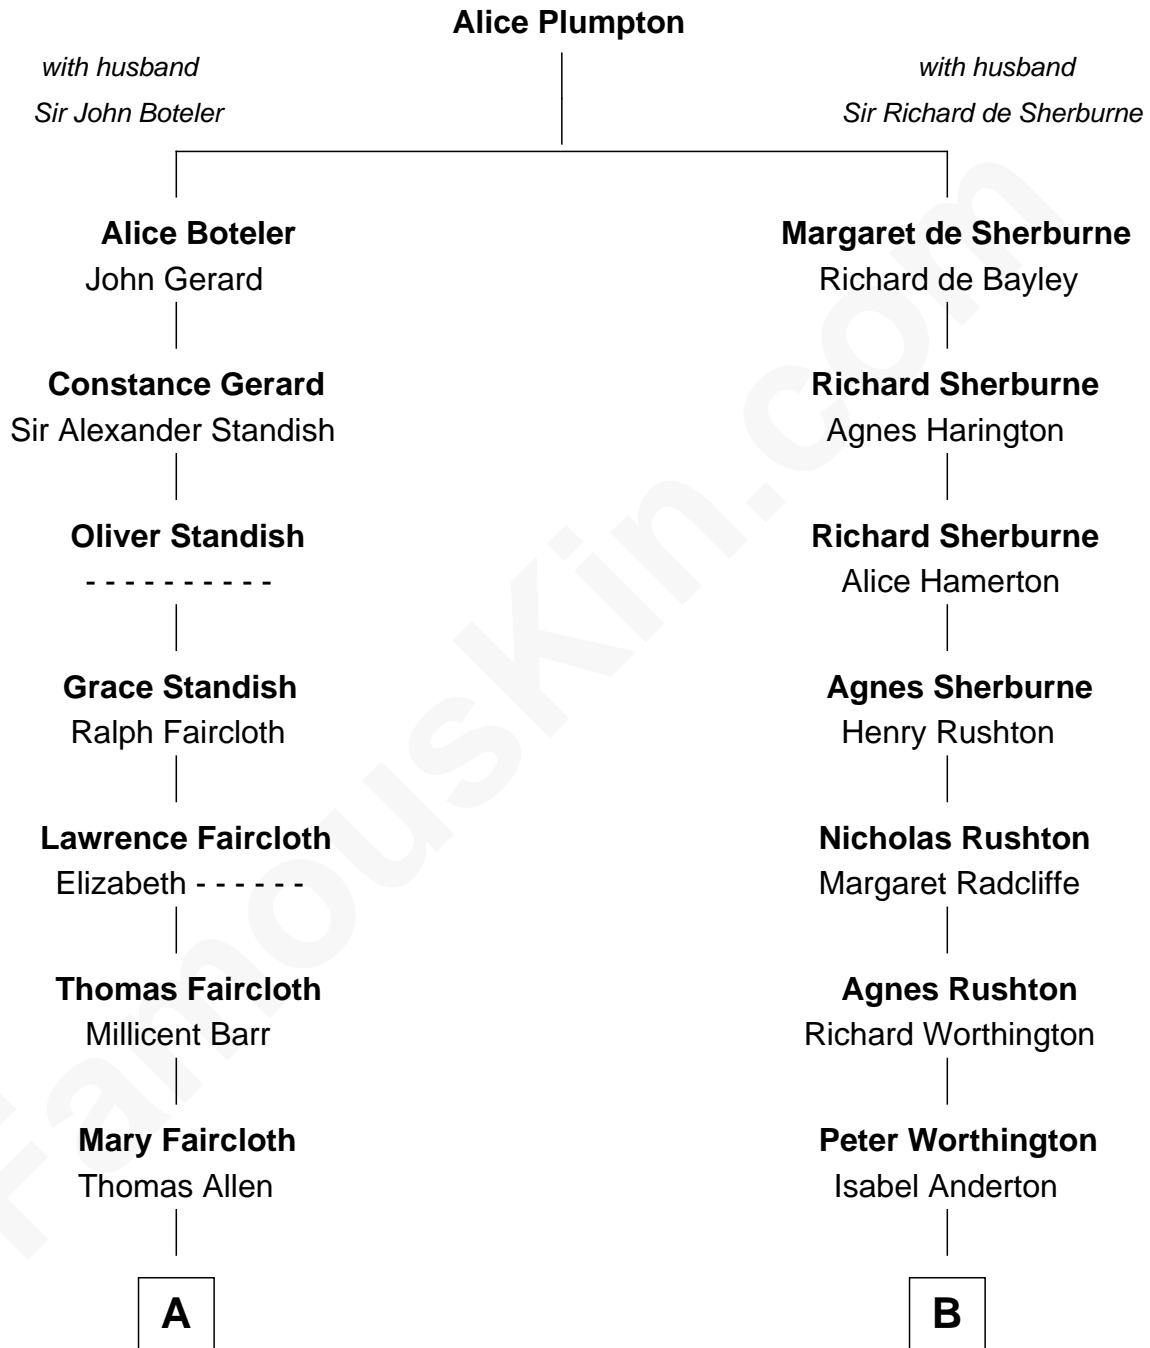

FamousKin.com Relationship Chart of

Mizuo Peck

TV and Movie Actress

20th cousin 1 time removed of

Taylor Swift

Singer and Songwriter

C

George Leete Peck
Katharine May Tolles

Laurence Tolles Peck
Barbara Field

George Leete Peck
Sanae Mizusawa

Mizuo Peck
TV and Movie Actress

D

Barbara Maria Jane Kingsley
Willis Wilbur Thompson

Bernice Maude Thompson
Archie Dean Swift

Archie Dean Swift
Rose Baldi Douglas