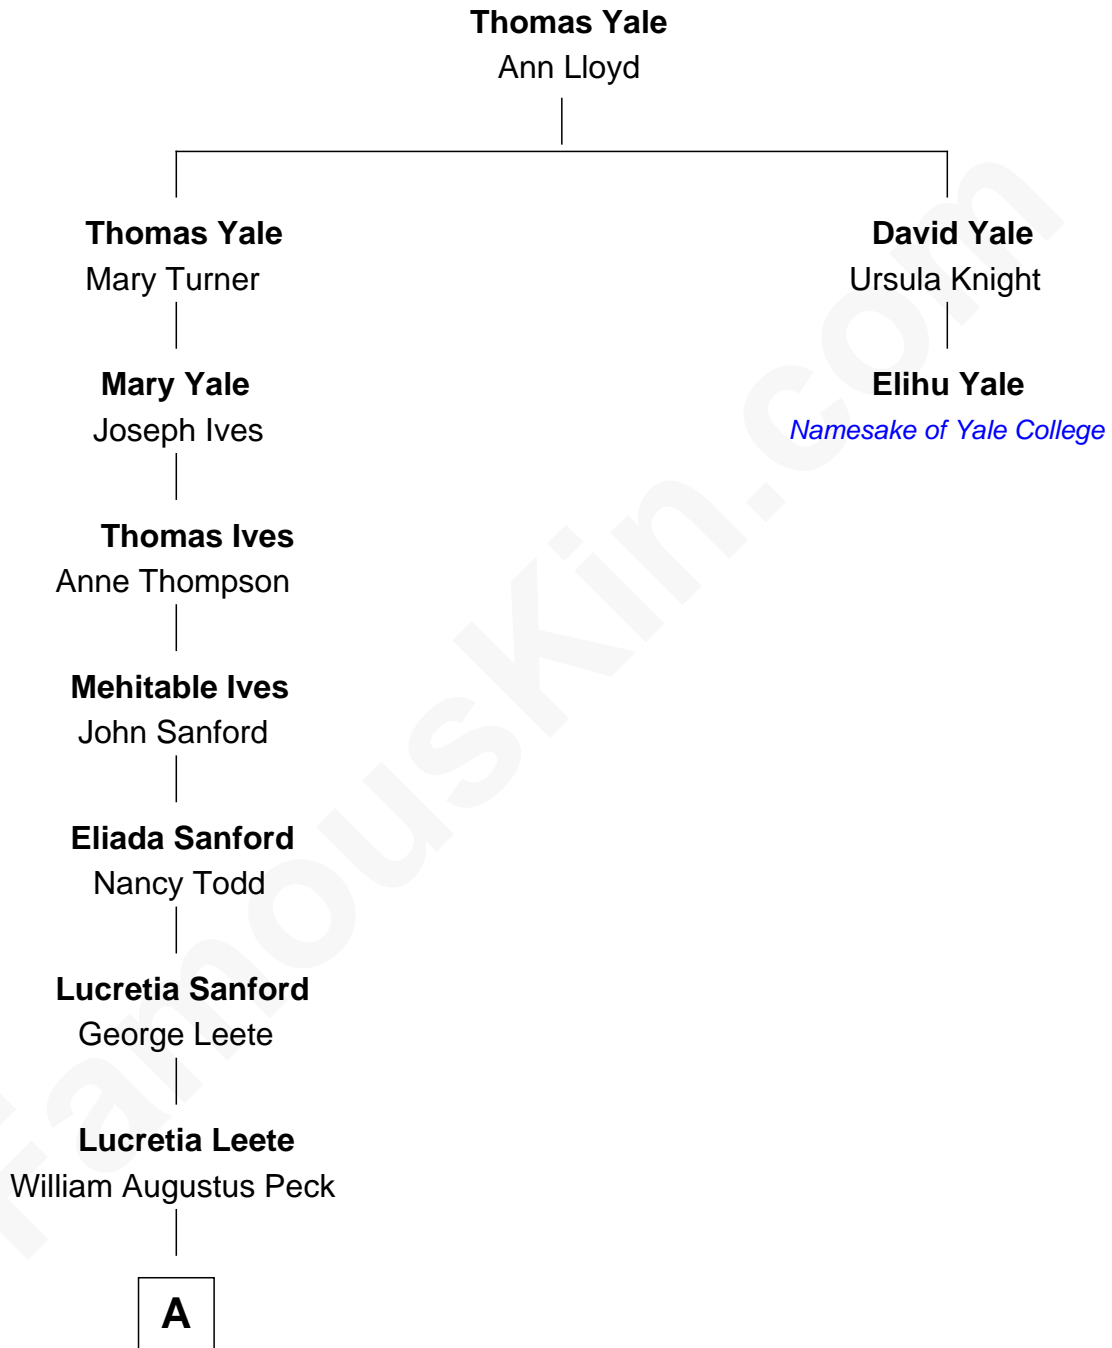

FamousKin.com Relationship Chart of

Mizuo Peck

TV and Movie Actress

1st cousin 10 times removed of

Elihu Yale

Benefactor and Namesake of Yale College

A

—
George Lyman Peck

Fanny Craft Fosdick

—
George Leete Peck

Katharine May Tolles

—
Laurence Tolles Peck

Barbara Field

—
George Leete Peck

Sanae Mizusawa

—
Mizuo Peck