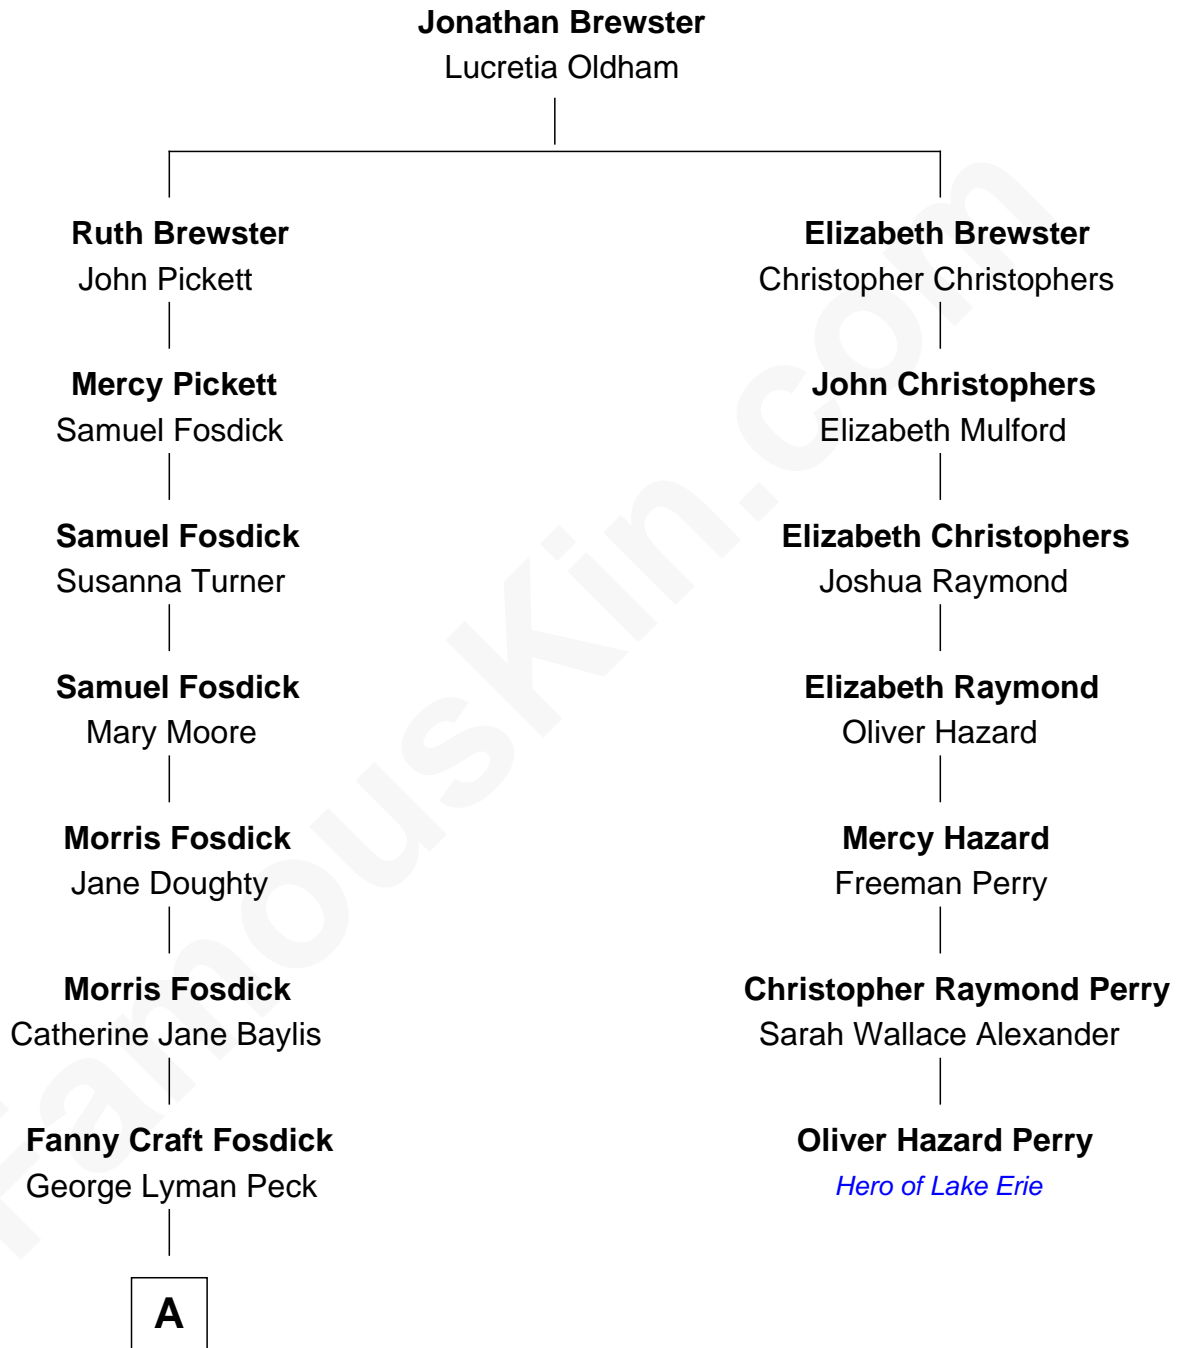

FamousKin.com Relationship Chart of

Mizuo Peck

TV and Movie Actress

6th cousin 4 times removed of

Oliver Hazard Perry

Hero of Lake Erie during the War of 1812

A

George Leete Peck
Katharine May Tolles

Laurence Tolles Peck
Barbara Field

George Leete Peck
Sanae Mizusawa

Mizuo Peck
TV and Movie Actress

FamousKin.com