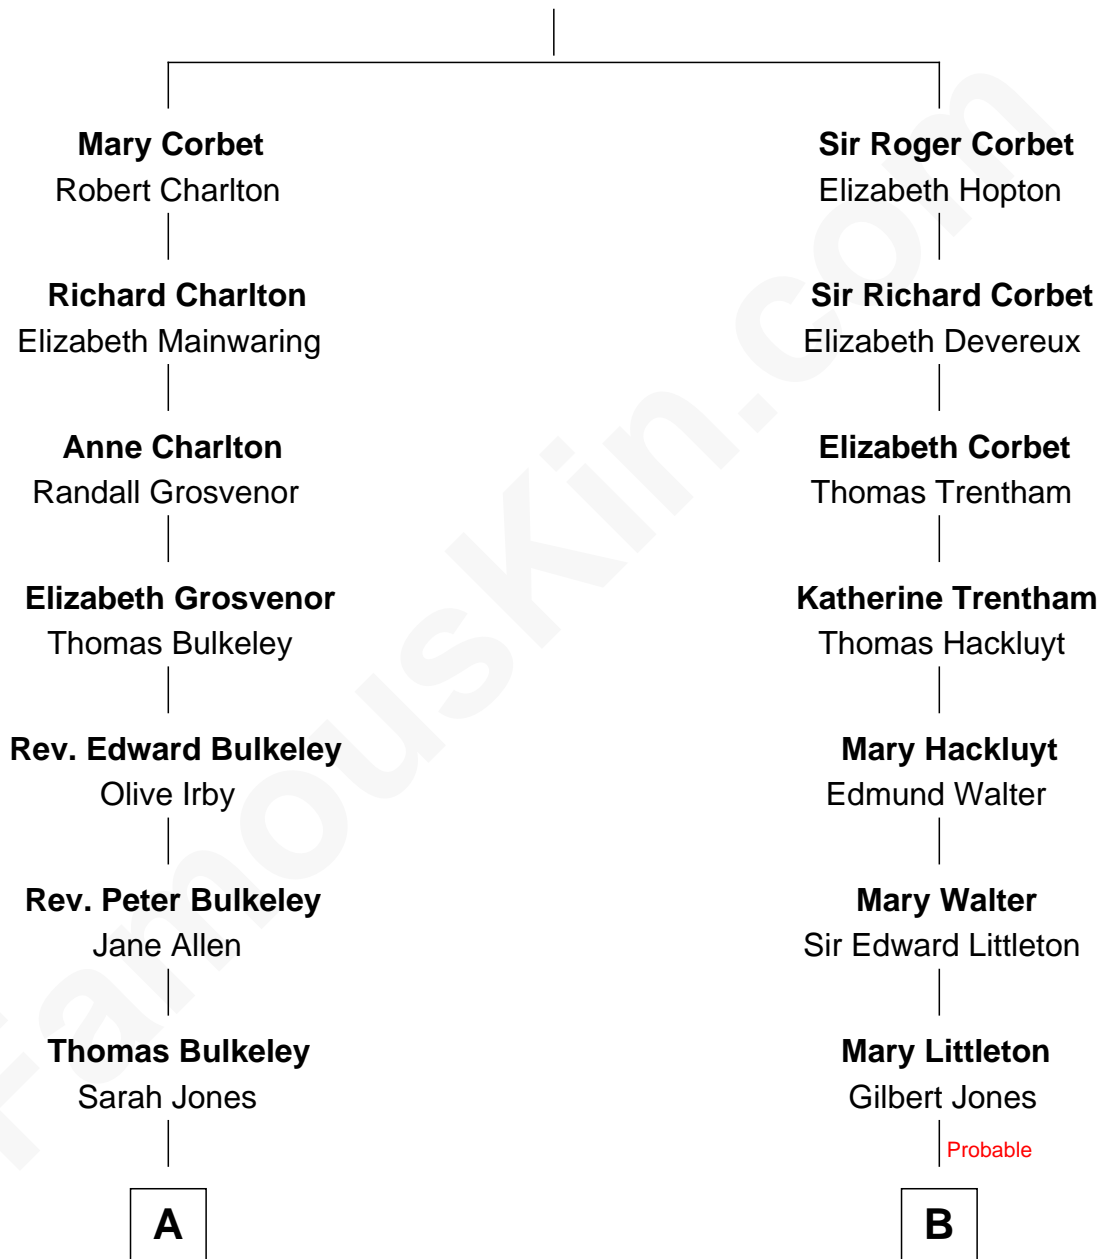

FamousKin.com Relationship Chart of

Mizuo Peck

TV and Movie Actress

17th cousin 1 time removed of

Christopher Reeve

Movie Actor

Sir Robert Corbet

Margaret - - - - -

C

George Leete Peck

Sanae Mizusawa

Mizuo Peck

TV and Movie Actress