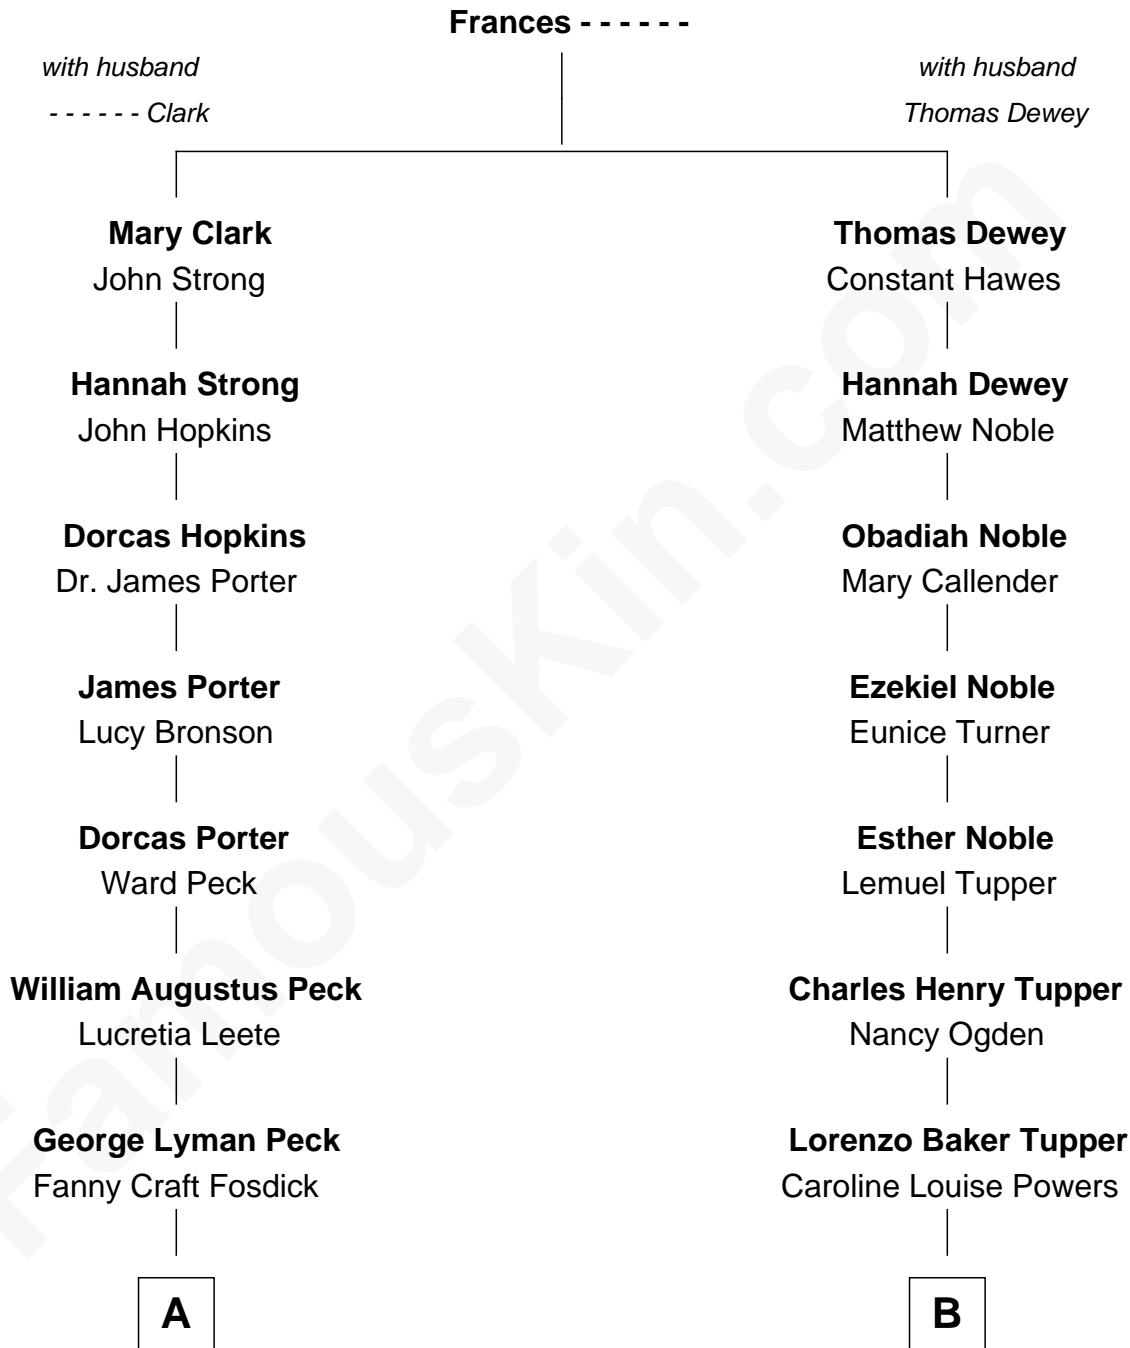

FamousKin.com Relationship Chart of

Mizuo Peck

TV and Movie Actress

10th cousin of

Ken Burns

Documentary Filmmaker

A

George Leete Peck
Katharine May Tolles

Laurence Tolles Peck
Barbara Field

George Leete Peck
Sanae Mizusawa

Mizuo Peck
TV and Movie Actress

B

John Powers Tupper
Francis Howard McMannus

George Bancroft Tupper
Lyla Morris Smith

Lyla Smith Tupper
Robert Kyle Burns