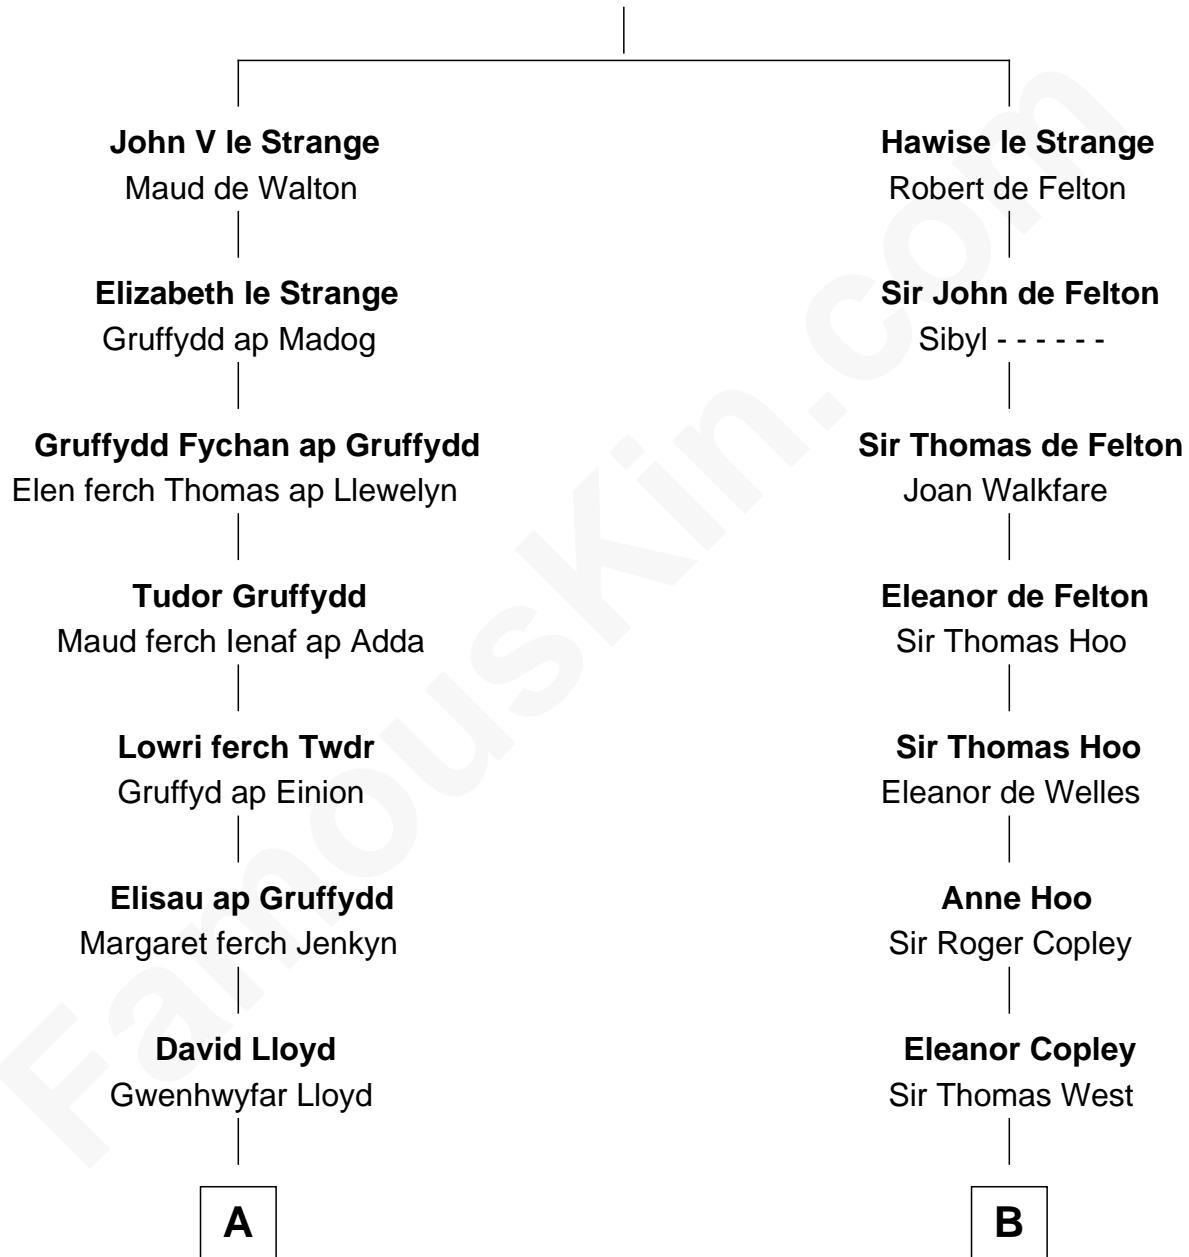

FamousKin.com Relationship Chart of

Mizuo Peck

TV and Movie Actress

21st cousin of

George H. W. Bush

41st U.S. President

John IV le Strange

Joan de Somery

C

George Lyman Peck

Fanny Craft Fosdick

George Leete Peck

Katharine May Tolles

Laurence Tolles Peck

Barbara Field

George Leete Peck

Samuel Prescott Bush

Flora Sheldon

Prescott Sheldon Bush

Dorothy Wear Walker

George H. W. Bush

41st U.S. President