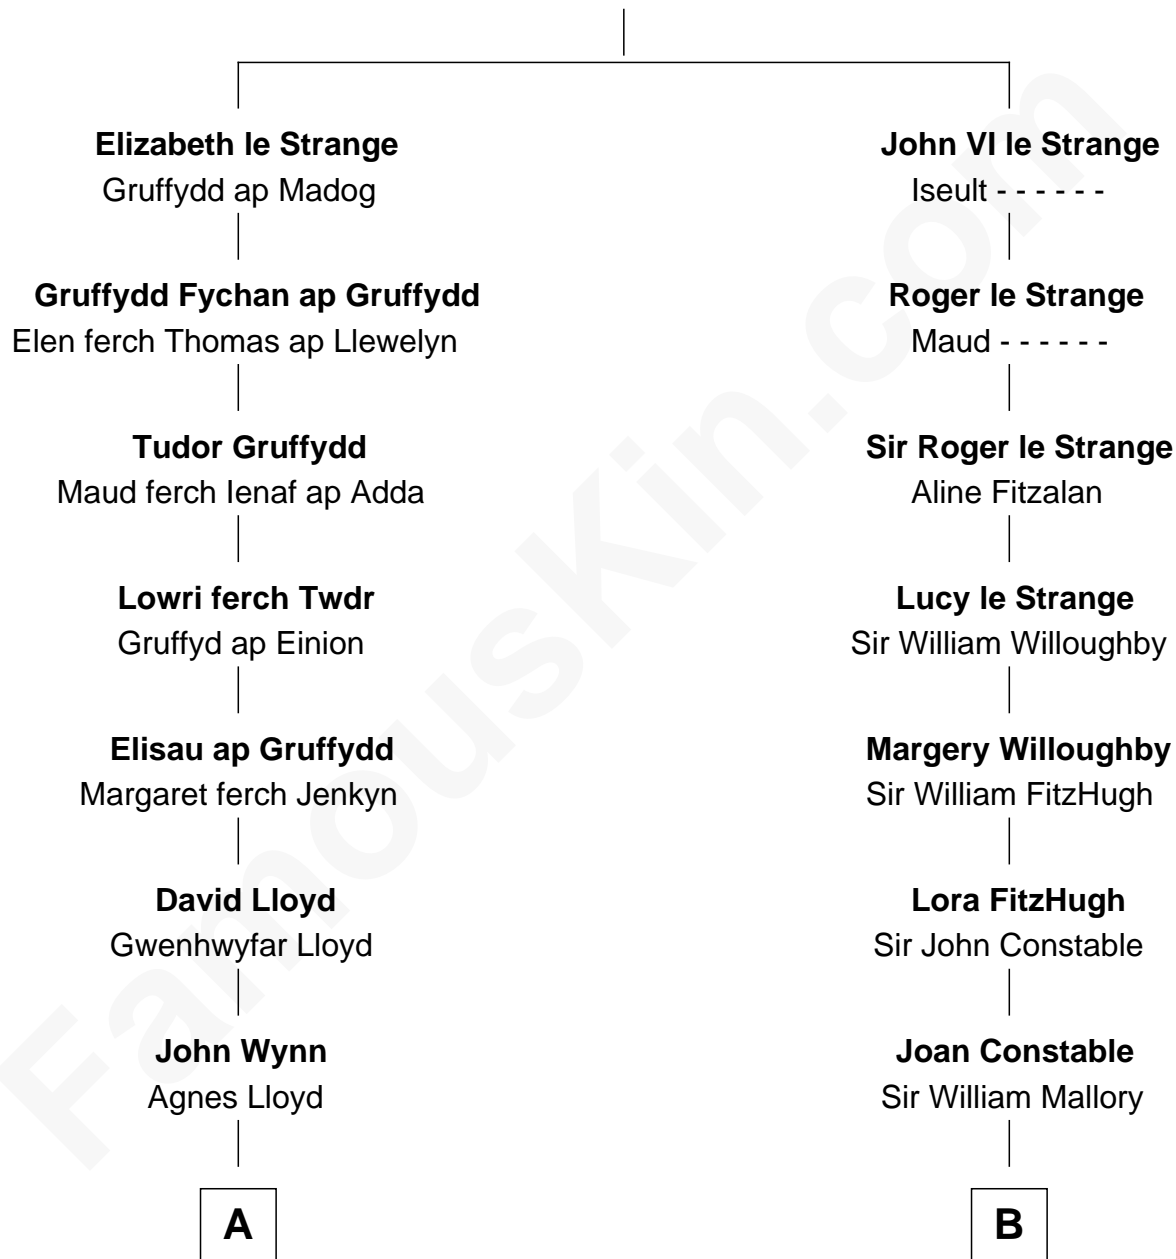

FamousKin.com Relationship Chart of

Mizuo Peck

TV and Movie Actress

20th cousin 1 time removed of

Liza Minnelli

Singer and Actress

John V le Strange

Maud de Walton

C

George Leete Peck
Katharine May Tolles

Laurence Tolles Peck
Barbara Field

George Leete Peck
Sanae Mizusawa

Mizuo Peck
TV and Movie Actress

D

John Aldridge Baugh
Mary Ann Marable

Elizabeth Baugh
William Tecumseh Gumm