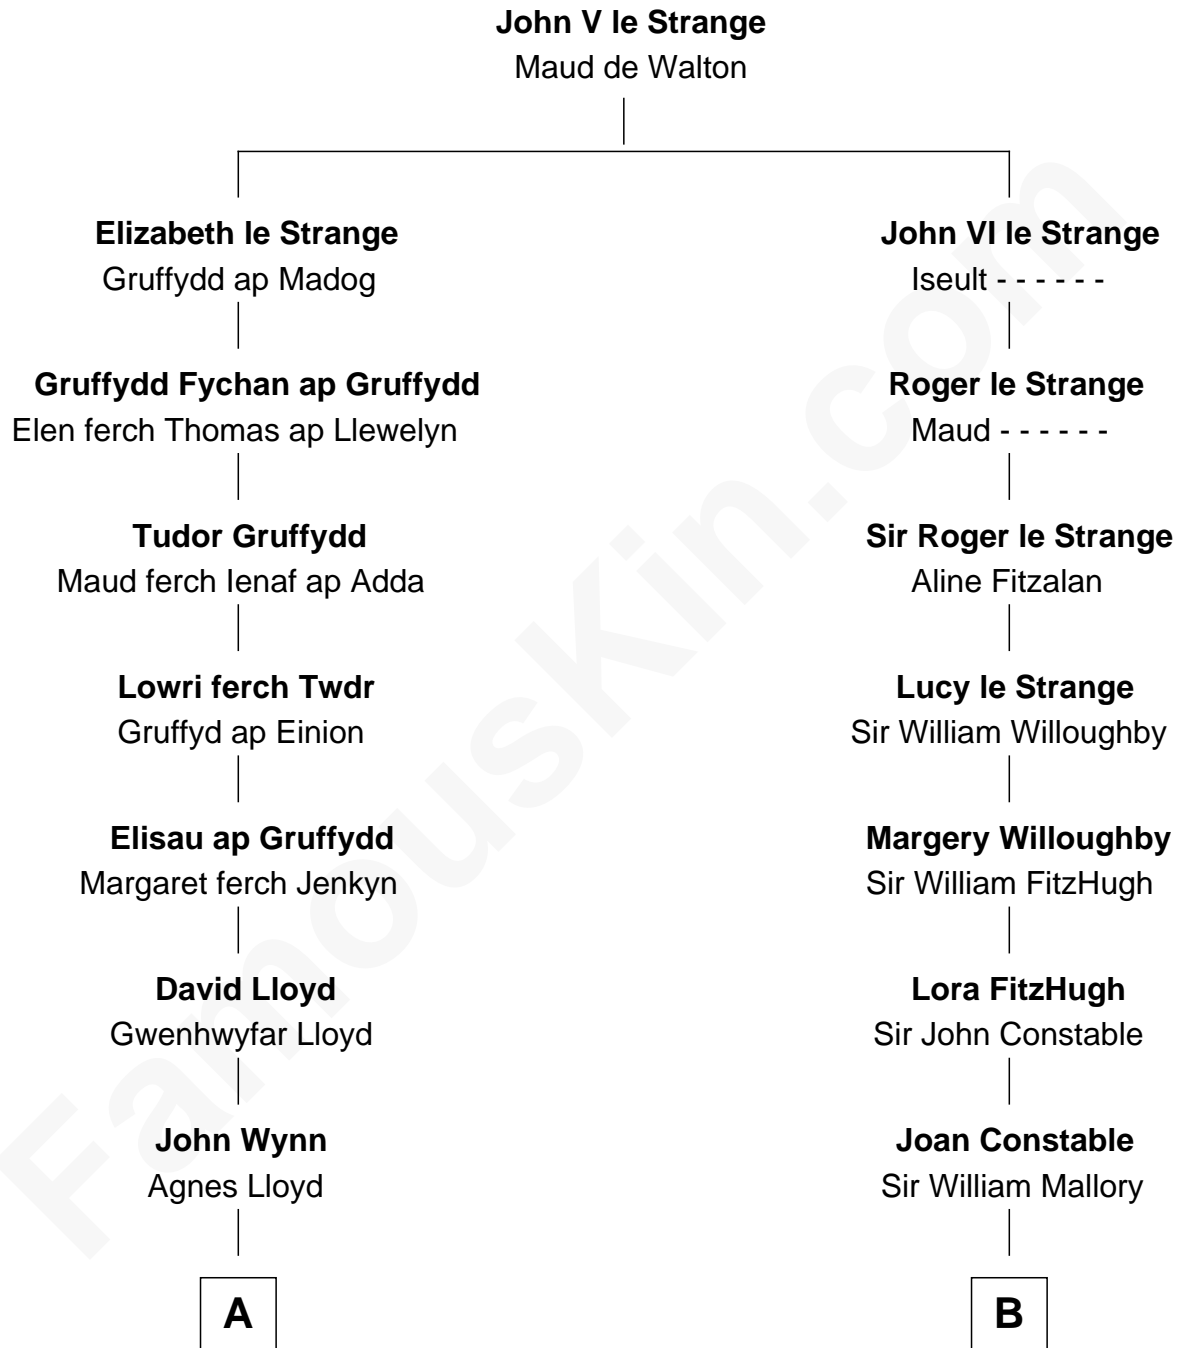

FamousKin.com Relationship Chart of

Mizuo Peck

TV and Movie Actress

20th cousin of

Judy Garland

Singer and Movie Actress

C

George Leete Peck
Katharine May Tolles

Laurence Tolles Peck
Barbara Field

George Leete Peck
Sanae Mizusawa

Mizuo Peck
TV and Movie Actress

D

John Aldridge Baugh
Mary Ann Marable

Elizabeth Baugh
William Tecumseh Gumm

Francis Avent Gumm
Ethel Marian Milne