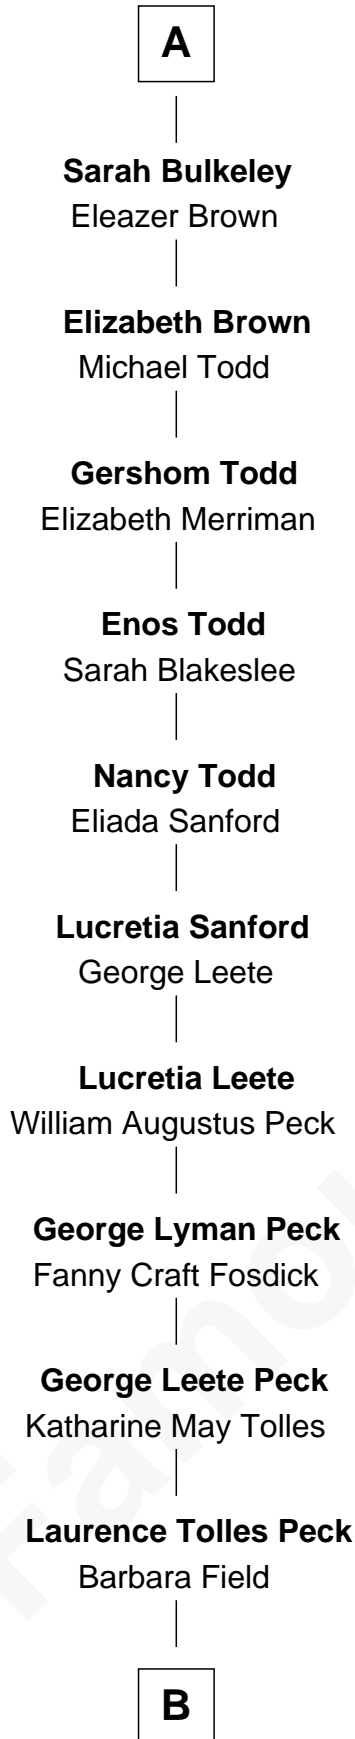

# FamousKin.com Relationship Chart of

**Mizuo Peck**

*TV and Movie Actress*

6th cousin 12 times removed of

**Richard More**

*(c1614 - c1696) Mayflower passenger 1620*

**MAYFLOWER**

**Sir Robert Corbet**

Margaret - - - - -

**B**

George Leete Peck

Sanae Mizusawa

**Mizuo Peck**

*TV and Movie Actress*