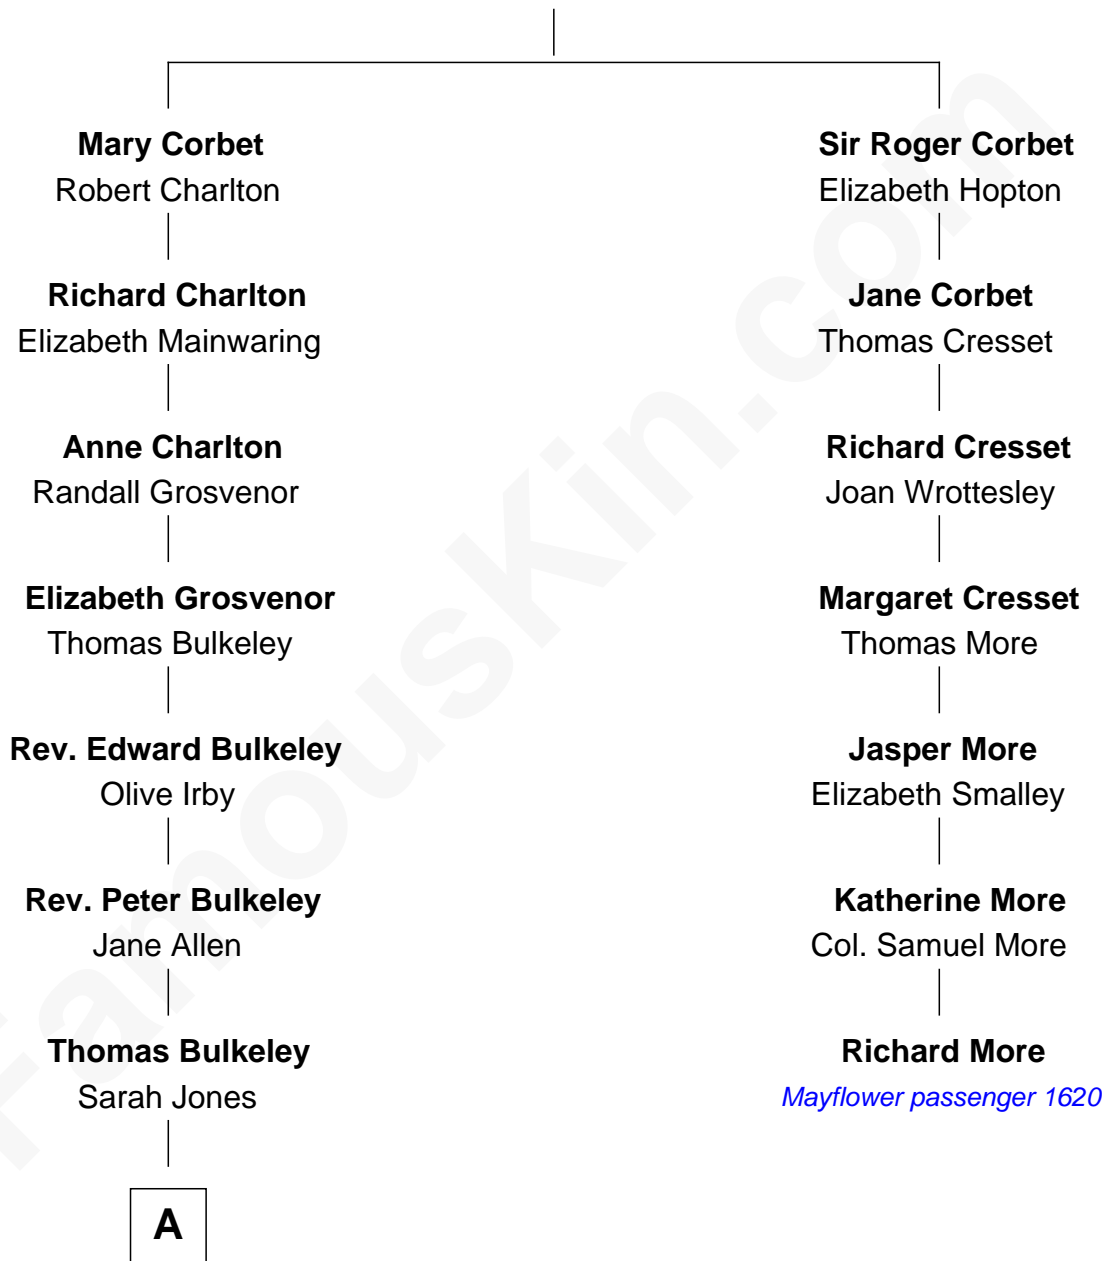

# FamousKin.com Relationship Chart of

**Mizuo Peck**

*TV and Movie Actress*

6th cousin 12 times removed of

**Richard More**

*(c1614 - c1696) Mayflower passenger 1620*

**MAYFLOWER**

**Sir Robert Corbet**

Margaret - - - - -

**B**

George Leete Peck

Sanae Mizusawa

**Mizuo Peck**

*TV and Movie Actress*