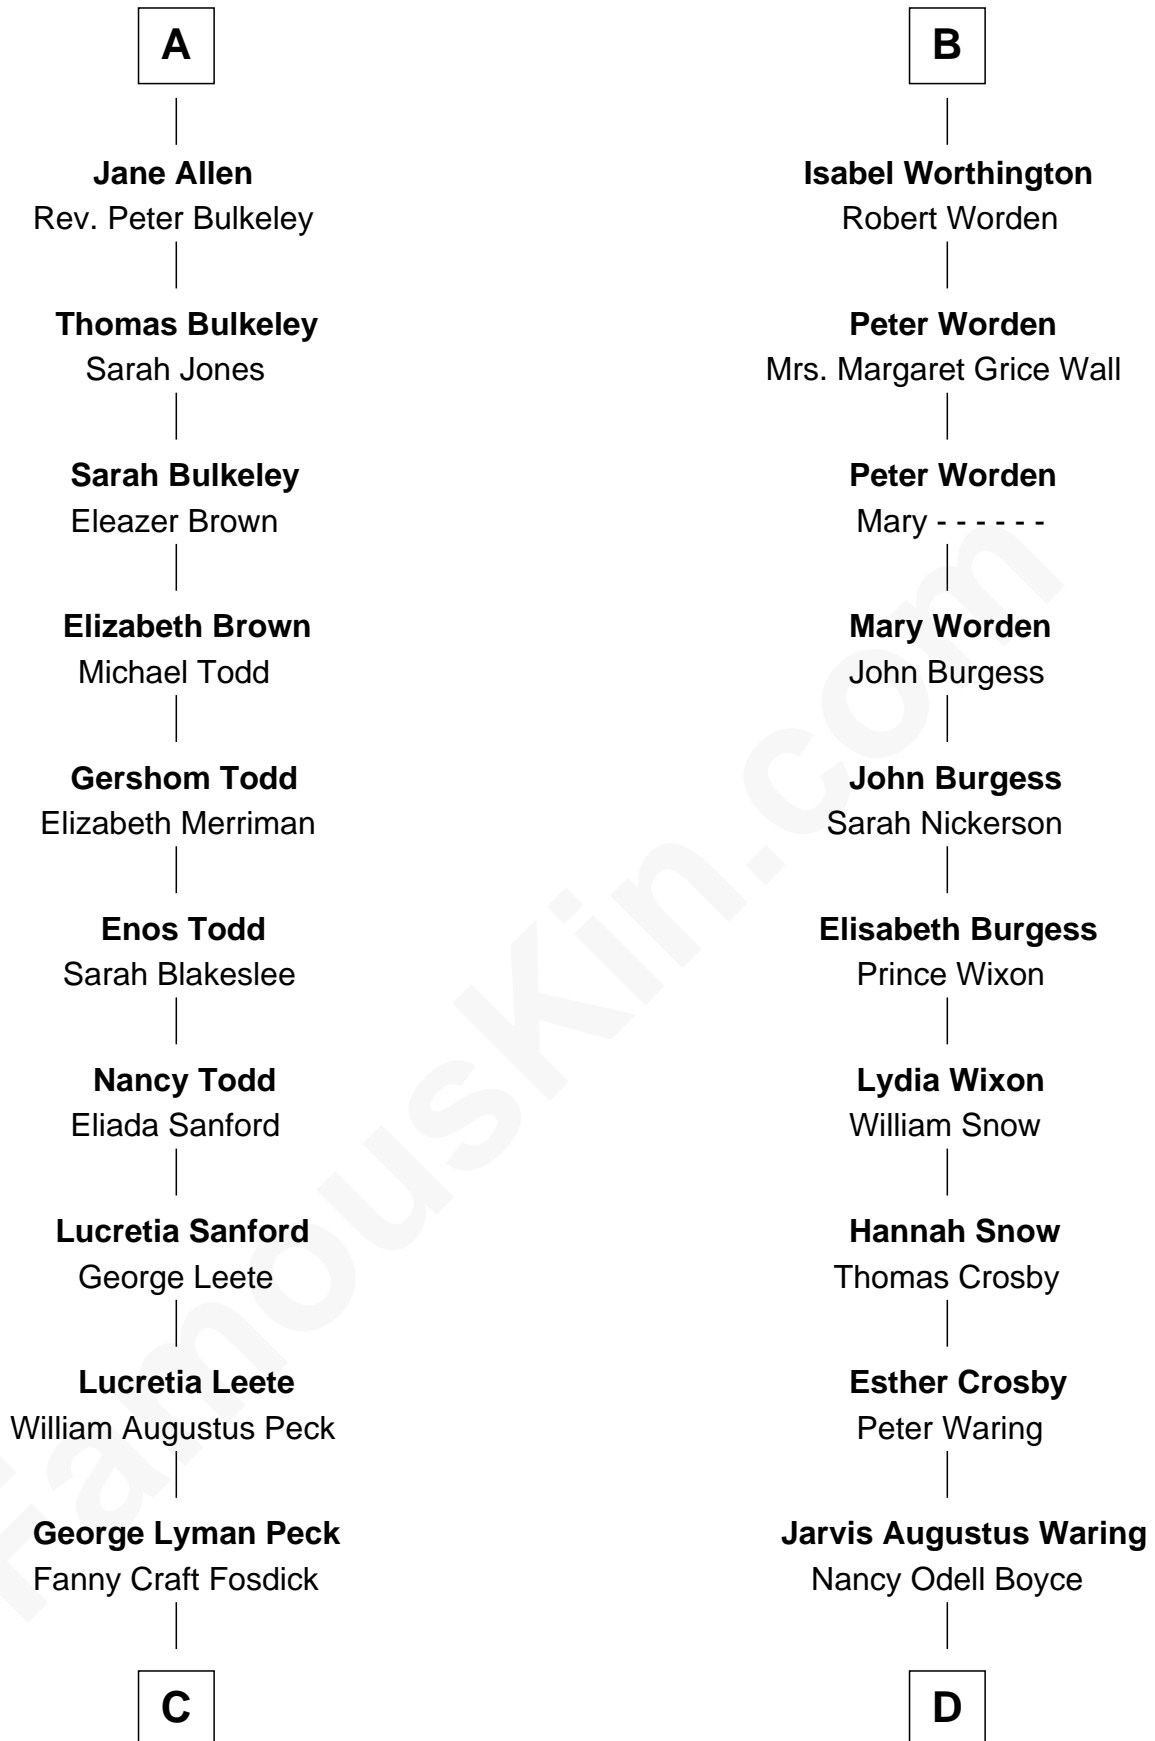

FamousKin.com Relationship Chart of

Mizuo Peck

TV and Movie Actress

19th cousin 1 time removed of

Norman Rockwell

American Artist

C

George Leete Peck
Katharine May Tolles

Laurence Tolles Peck
Barbara Field

George Leete Peck
Sanae Mizusawa

Mizuo Peck
TV and Movie Actress

D

Phebe Boyce Waring
John William Rockwell

Jarvis Waring Rockwell
Anne Mary Hill

Norman Rockwell
American Artist