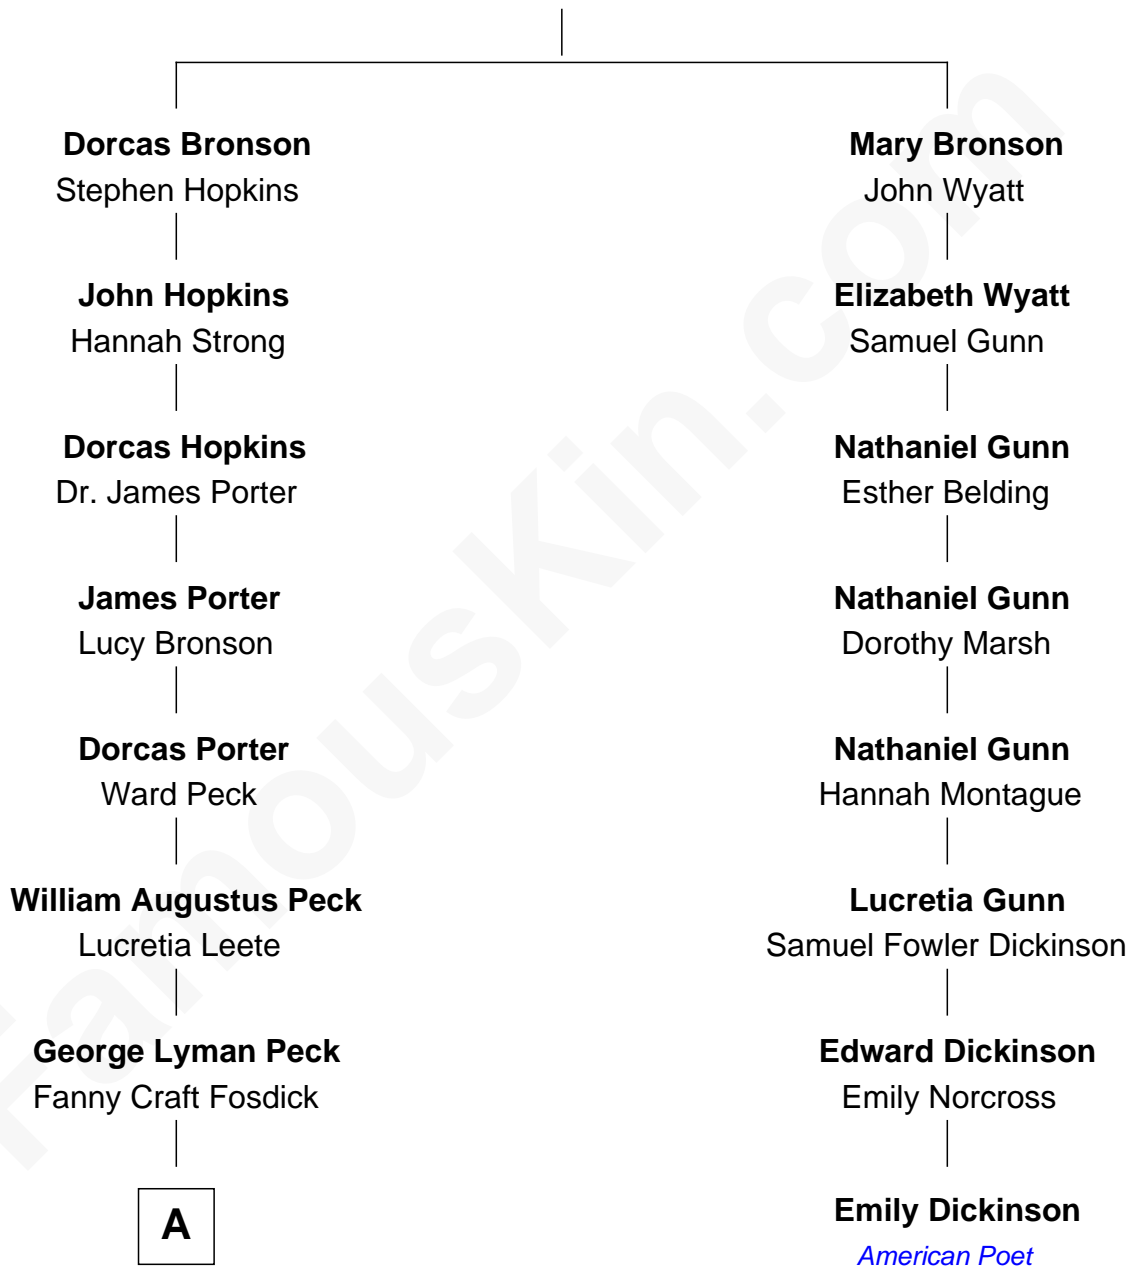

# FamousKin.com Relationship Chart of

**Mizuo Peck**

*TV and Movie Actress*

7th cousin 3 times removed of

**Emily Dickinson**

*American Poet*

**John Bronson**

Frances Hills

**A**

—  
**George Leete Peck**  
Katharine May Tolles

—  
**Laurence Tolles Peck**  
Barbara Field

—  
**George Leete Peck**  
Sanae Mizusawa

—  
**Mizuo Peck**  
*TV and Movie Actress*