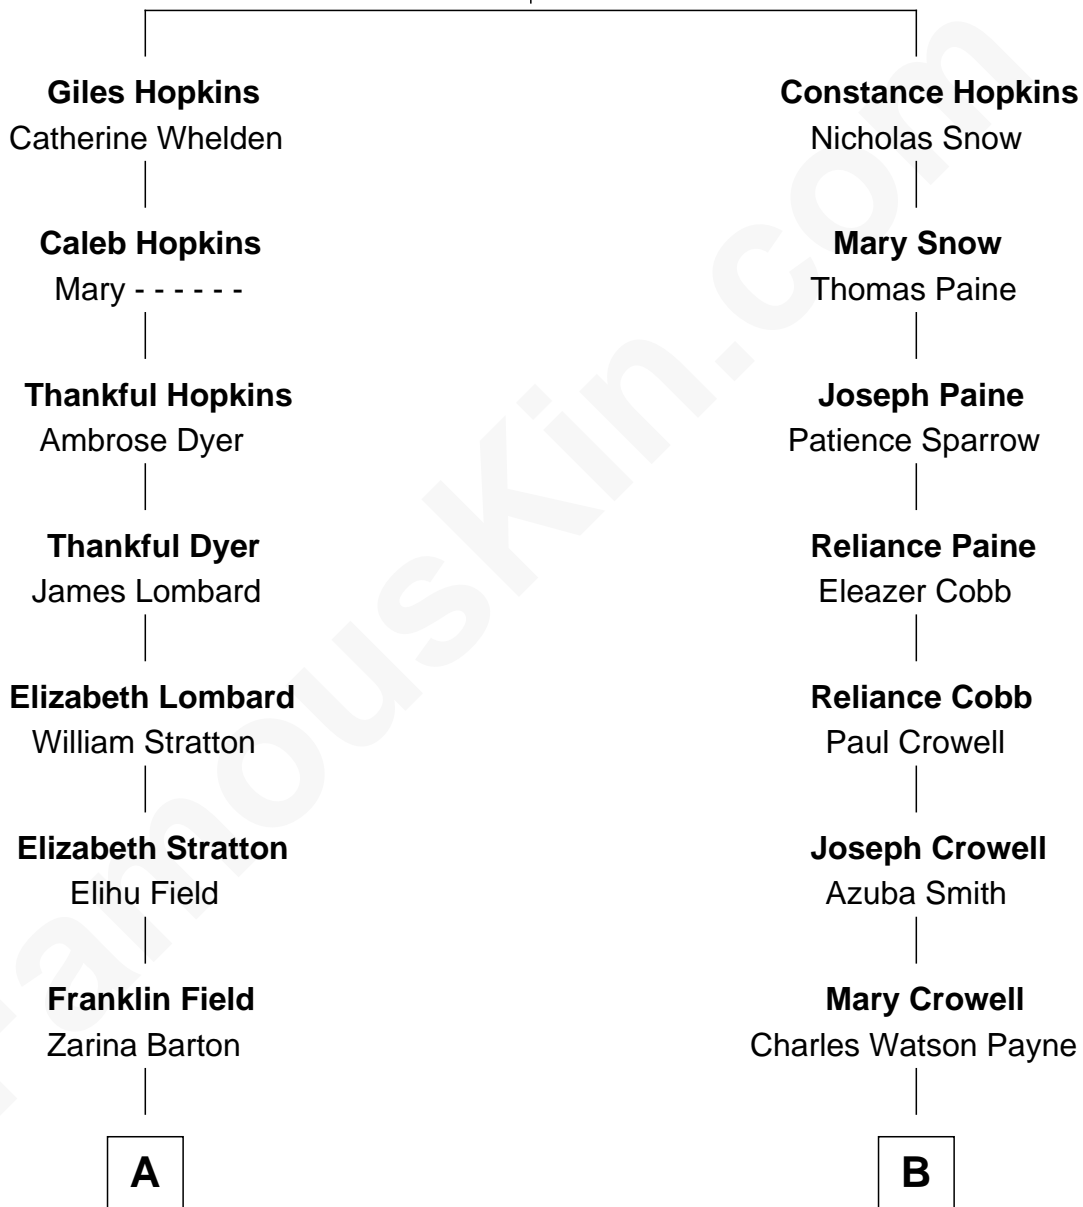

FamousKin.com Relationship Chart of

Mizuo Peck

TV and Movie Actress

12th cousin of

Howard Dean

79th Governor of Vermont

Stephen Hopkins

Mary Kent alias Black

A

Roderick Dhu Field
Annie Gertrude Callhappy

Frank Dhu Field
Lottie Emma Freeman

Freeman Rodic Field
Agnes Frances Heughins

Barbara Field
Laurence Tolles Peck

George Leete Peck
Sanae Mizusawa

Mizuo Peck
TV and Movie Actress