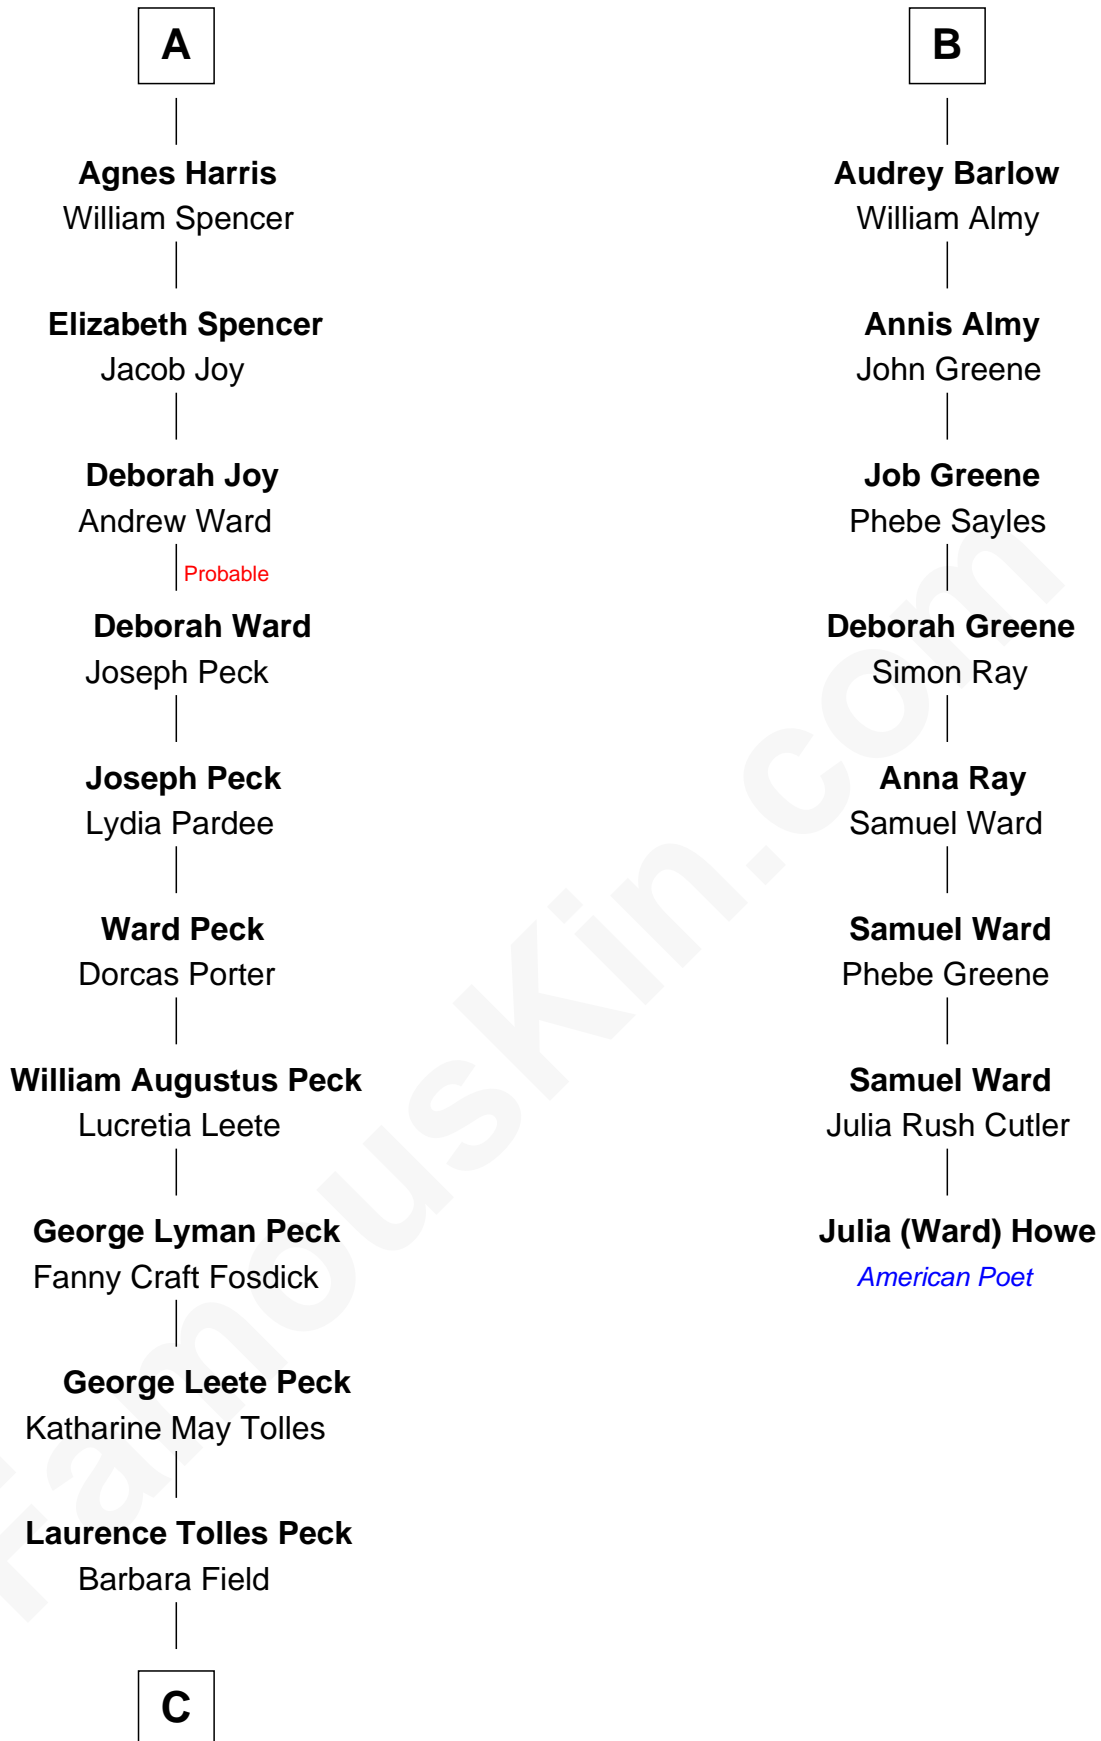

FamousKin.com Relationship Chart of

Mizuo Peck

TV and Movie Actress

14th cousin 4 times removed of

Julia (Ward) Howe

Author of "The Battle Hymn of the Republic"

C

George Leete Peck

Sanae Mizusawa

Mizuo Peck

TV and Movie Actress