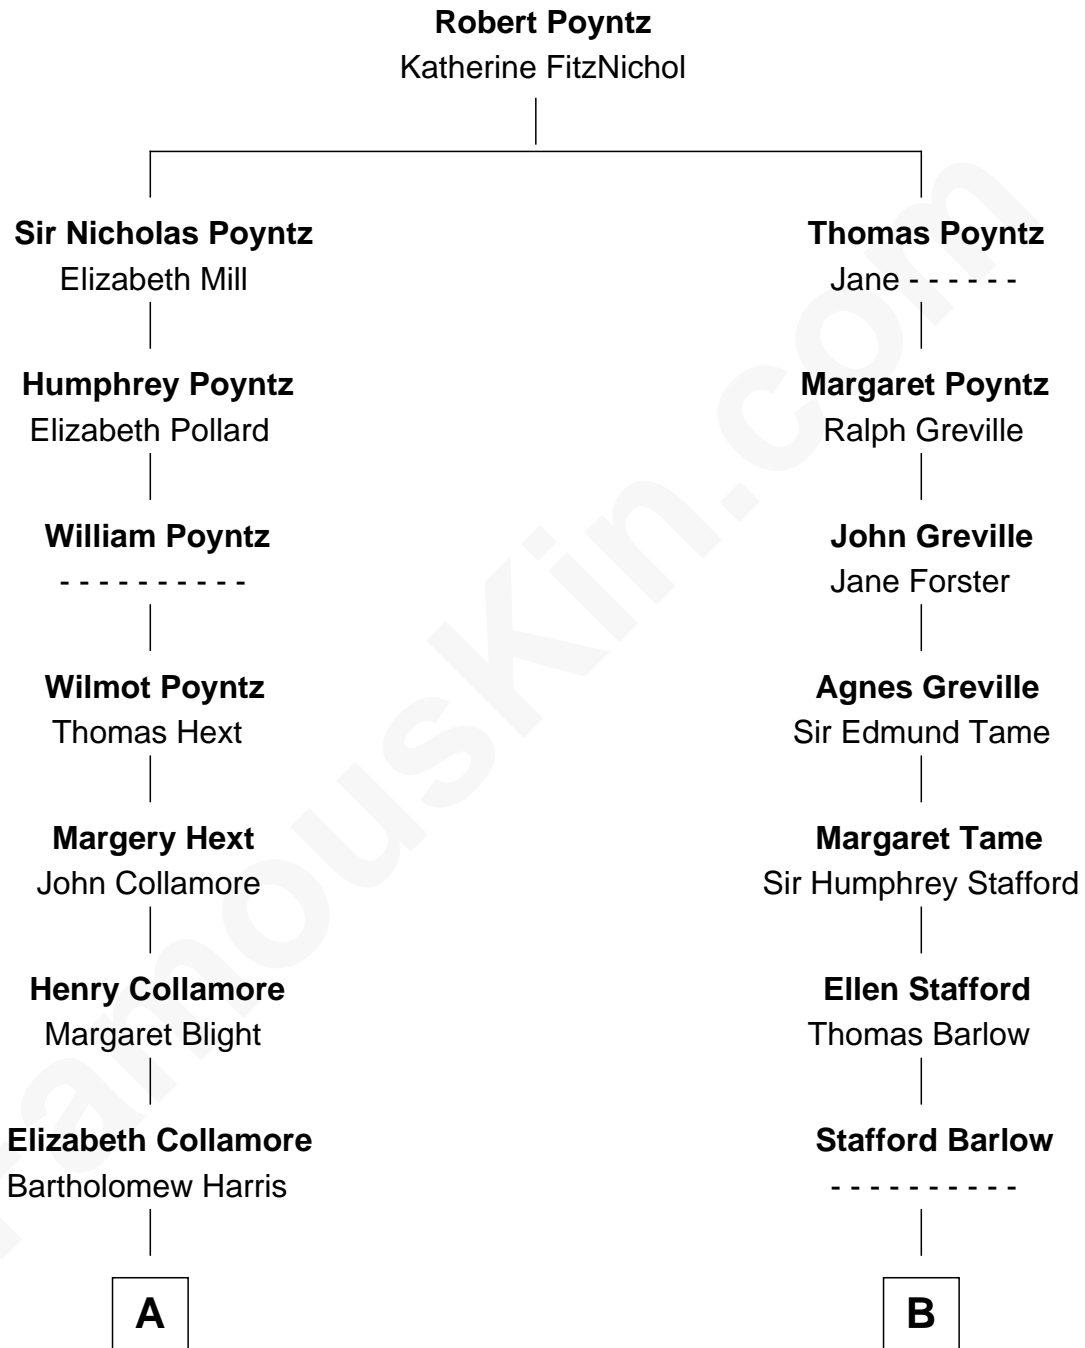

FamousKin.com Relationship Chart of

Mizuo Peck

TV and Movie Actress

14th cousin 4 times removed of

Julia (Ward) Howe

Author of "The Battle Hymn of the Republic"

C

George Leete Peck

Sanae Mizusawa

Mizuo Peck

TV and Movie Actress