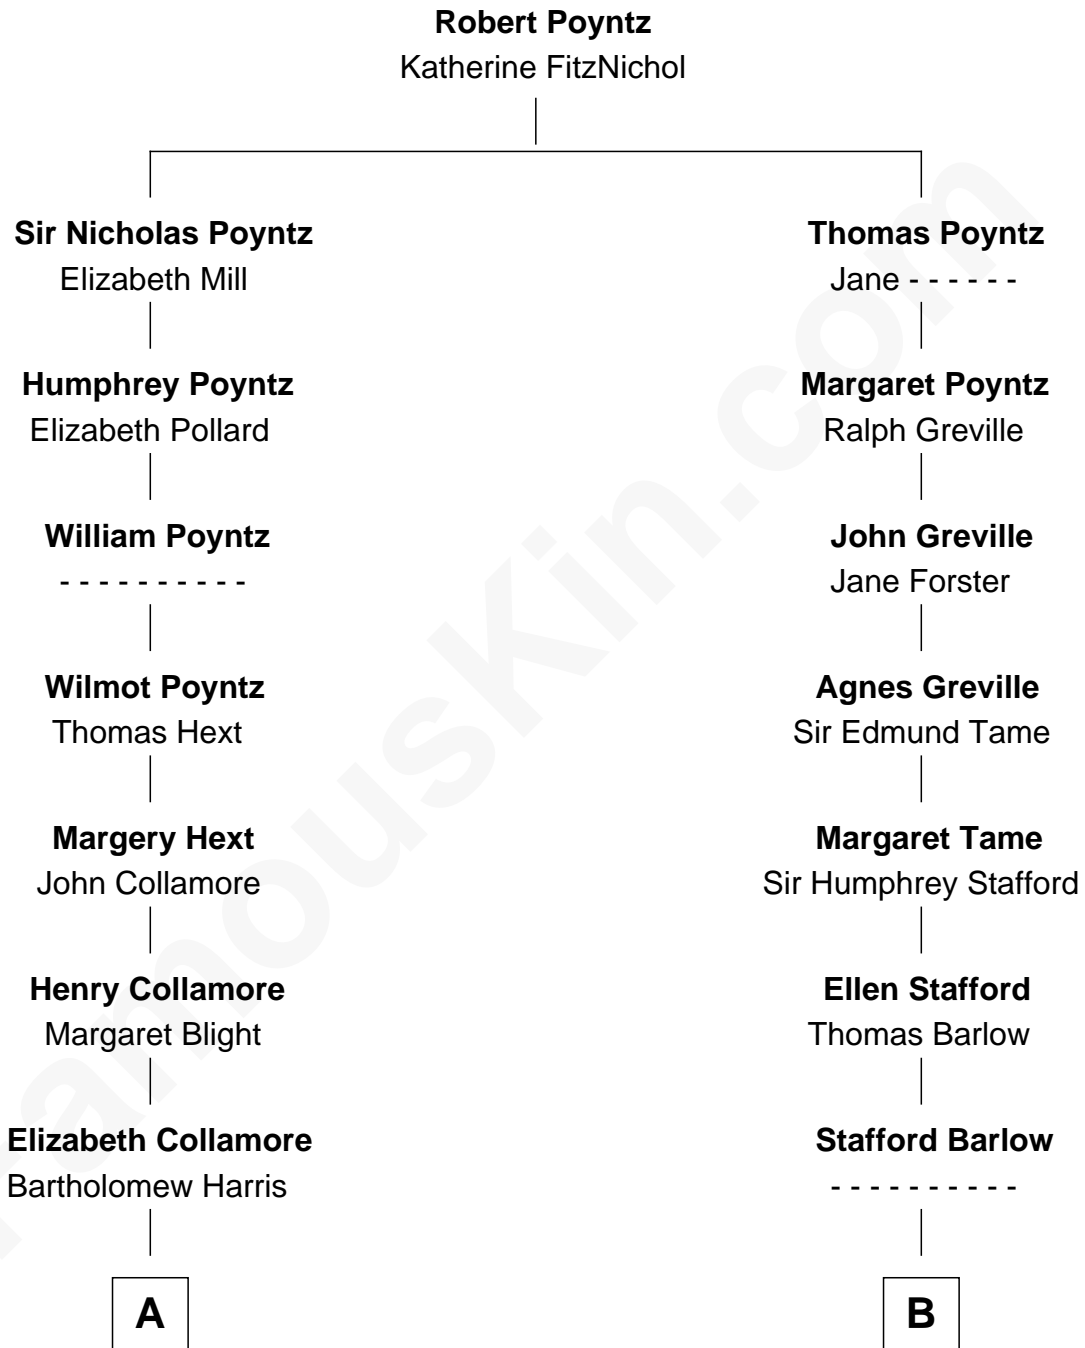

# FamousKin.com Relationship Chart of

**Mizuo Peck**

*TV and Movie Actress*

11th cousin 7 times removed of

**William Greene**

*2nd Governor of Rhode Island*

**C**

**George Leete Peck**

Sanae Mizusawa

**Mizuo Peck**

*TV and Movie Actress*

FamousKin.com