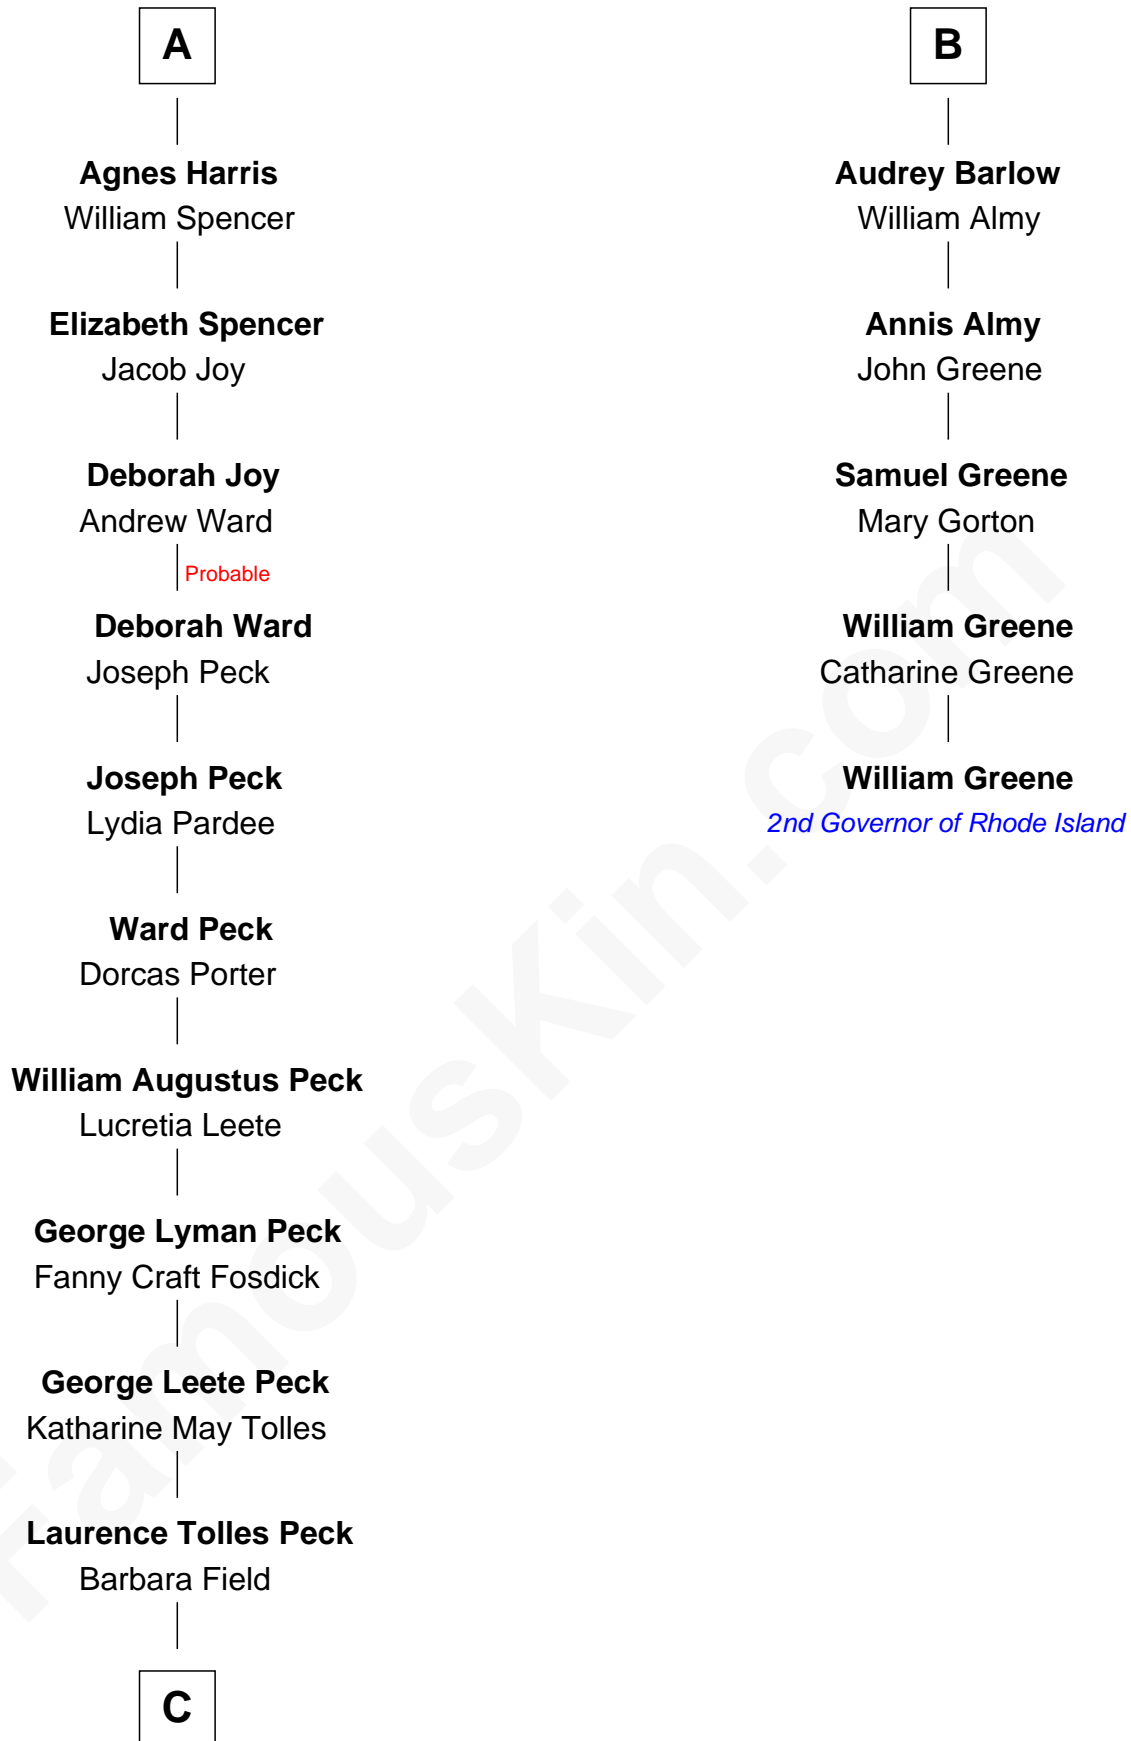

# FamousKin.com Relationship Chart of

**Mizuo Peck**

*TV and Movie Actress*

11th cousin 7 times removed of

**William Greene**

*2nd Governor of Rhode Island*

**C**

**George Leete Peck**

Sanae Mizusawa

**Mizuo Peck**

*TV and Movie Actress*

FamousKin.com