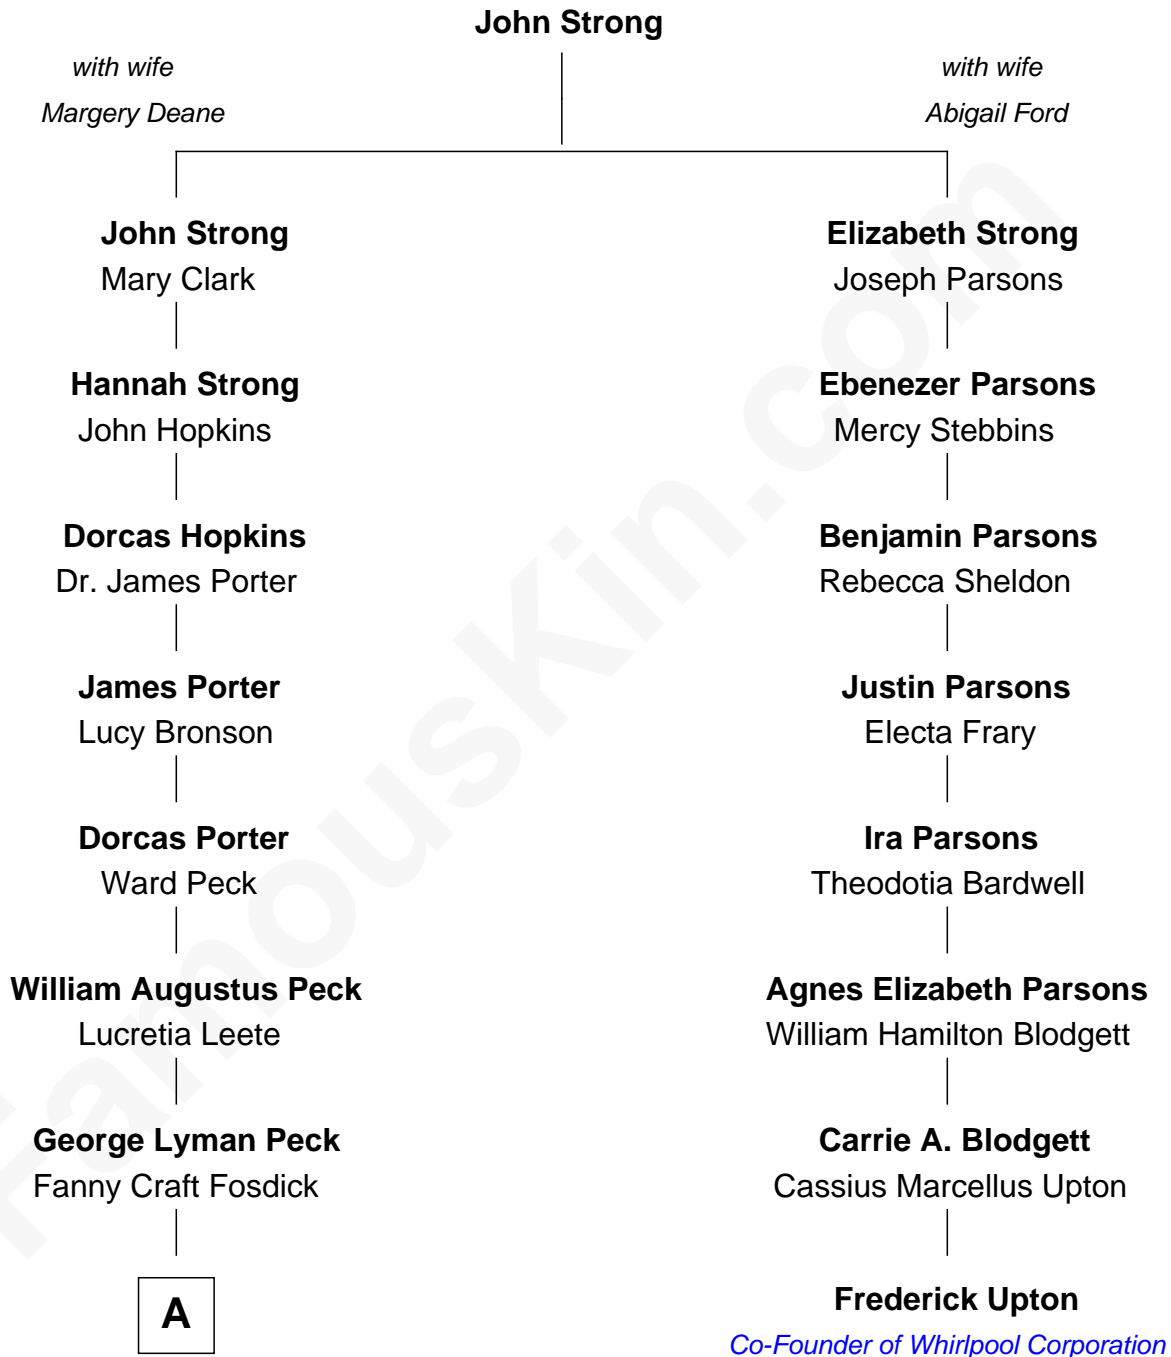

FamousKin.com Relationship Chart of

Mizuo Peck

TV and Movie Actress

7th cousin 3 times removed of

Frederick Upton

Co-Founder of Whirlpool Corporation

A

George Leete Peck
Katharine May Tolles

Laurence Tolles Peck
Barbara Field

George Leete Peck
Sanae Mizusawa

Mizuo Peck
TV and Movie Actress

FamousKin.com