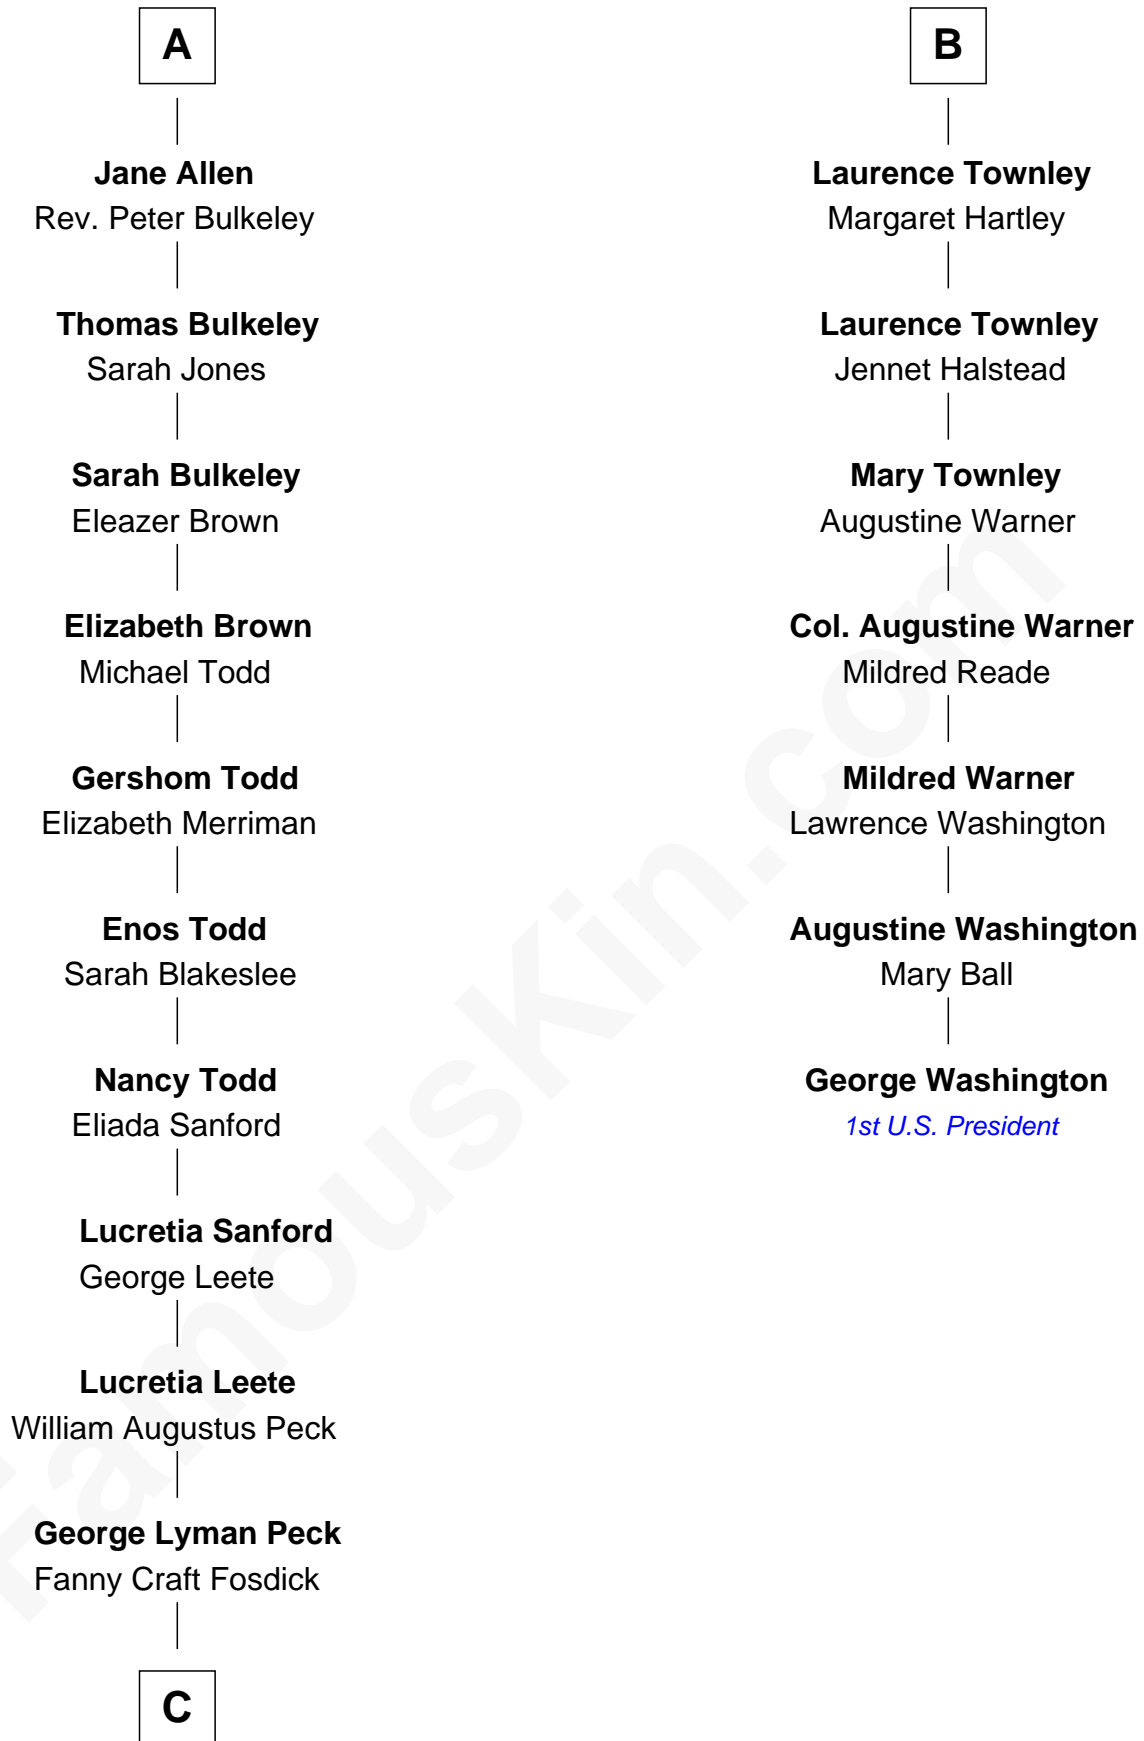

FamousKin.com Relationship Chart of

Mizuo Peck

TV and Movie Actress

13th cousin 7 times removed of

George Washington

1st U.S. President

C

George Leete Peck
Katharine May Tolles

Laurence Tolles Peck
Barbara Field

George Leete Peck
Sanae Mizusawa

Mizuo Peck
TV and Movie Actress

FamousKin.com