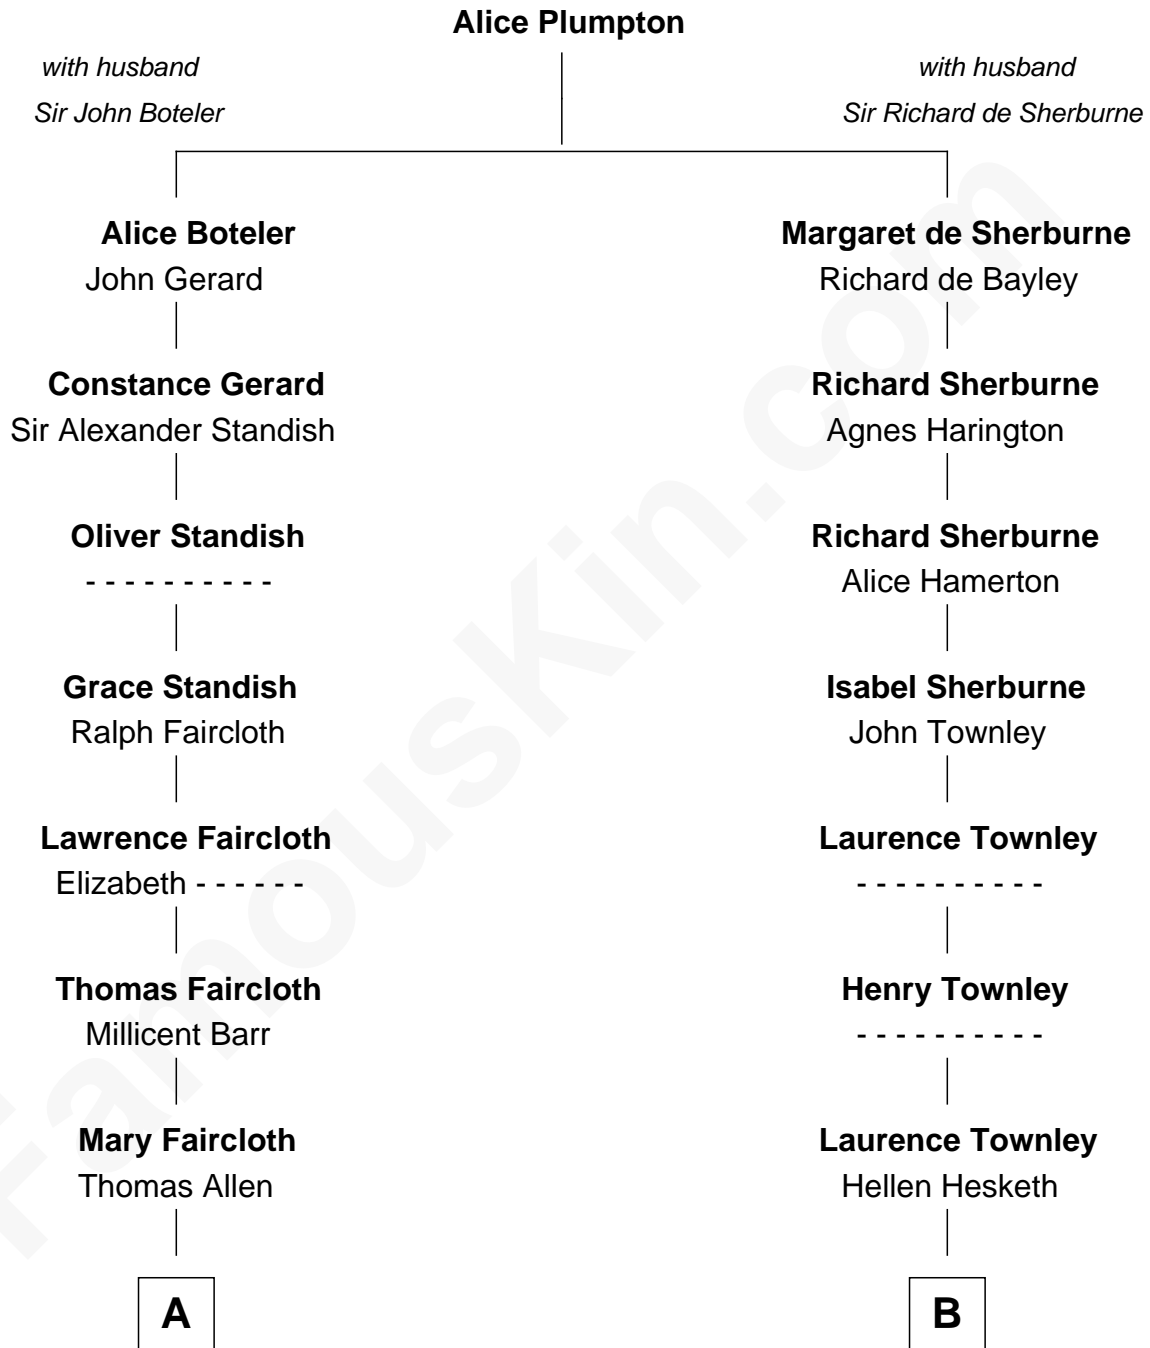

FamousKin.com Relationship Chart of

Mizuo Peck

TV and Movie Actress

13th cousin 7 times removed of

George Washington

1st U.S. President

C

George Leete Peck
Katharine May Tolles

Laurence Tolles Peck
Barbara Field

George Leete Peck
Sanae Mizusawa

Mizuo Peck
TV and Movie Actress

FamousKin.com