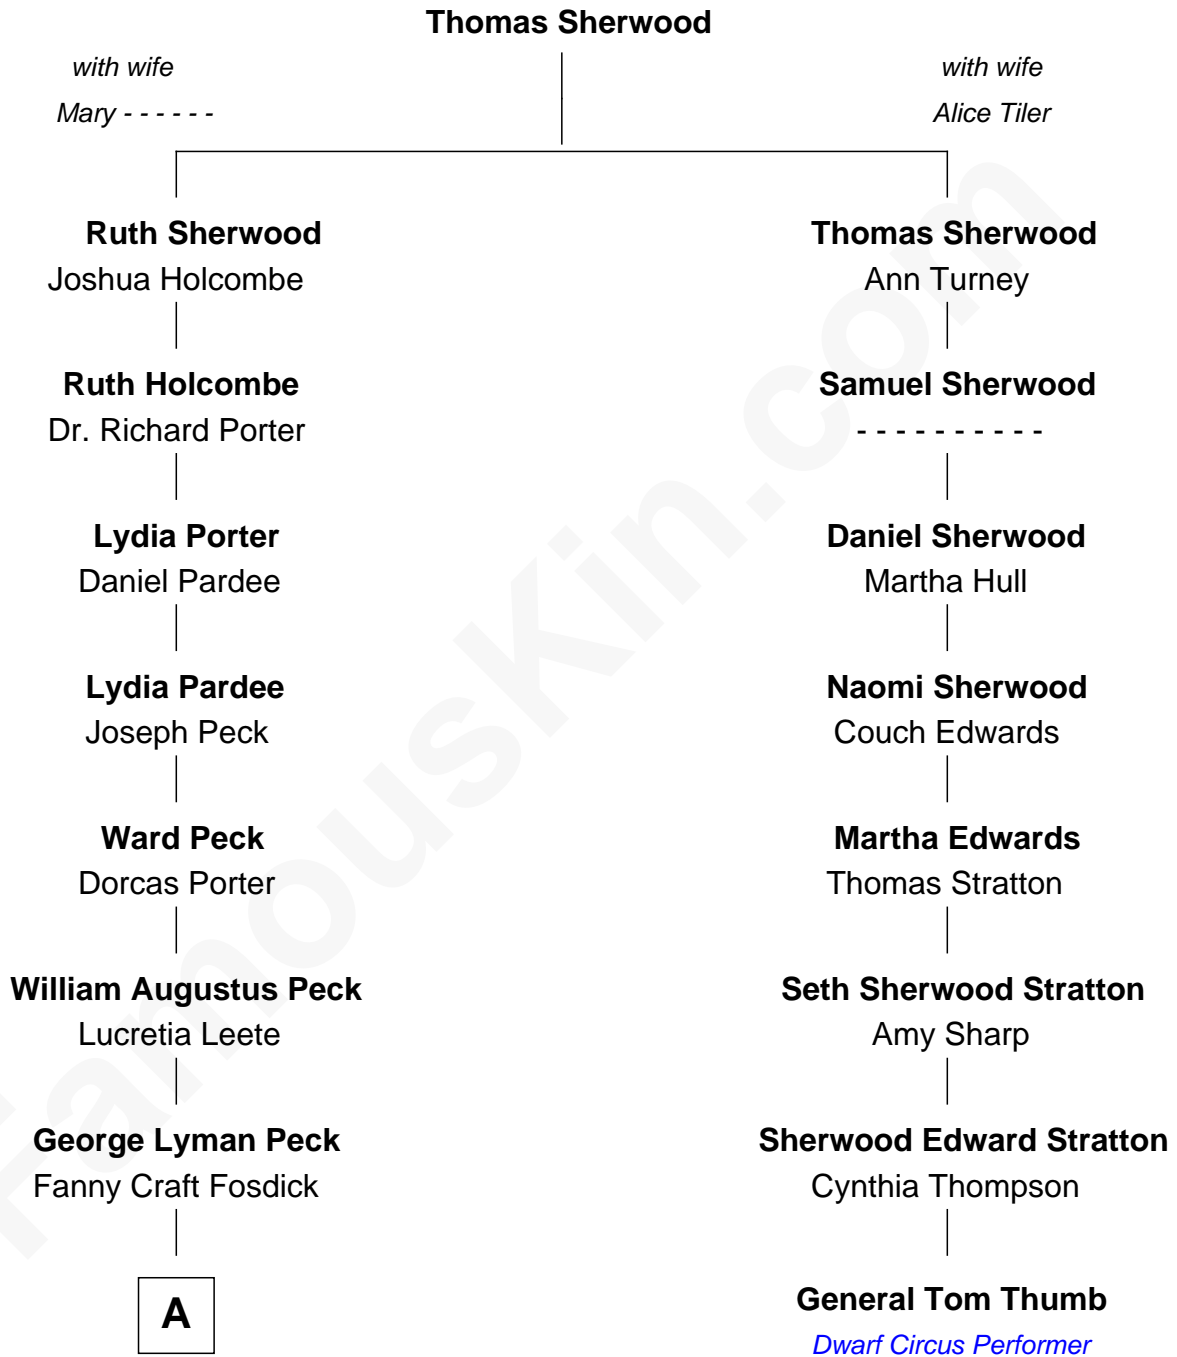

FamousKin.com Relationship Chart of

Mizuo Peck

TV and Movie Actress

7th cousin 3 times removed of

General Tom Thumb

Dwarf Circus Performer

A

George Leete Peck
Katharine May Tolles

Laurence Tolles Peck
Barbara Field

George Leete Peck
Sanae Mizusawa

Mizuo Peck
TV and Movie Actress