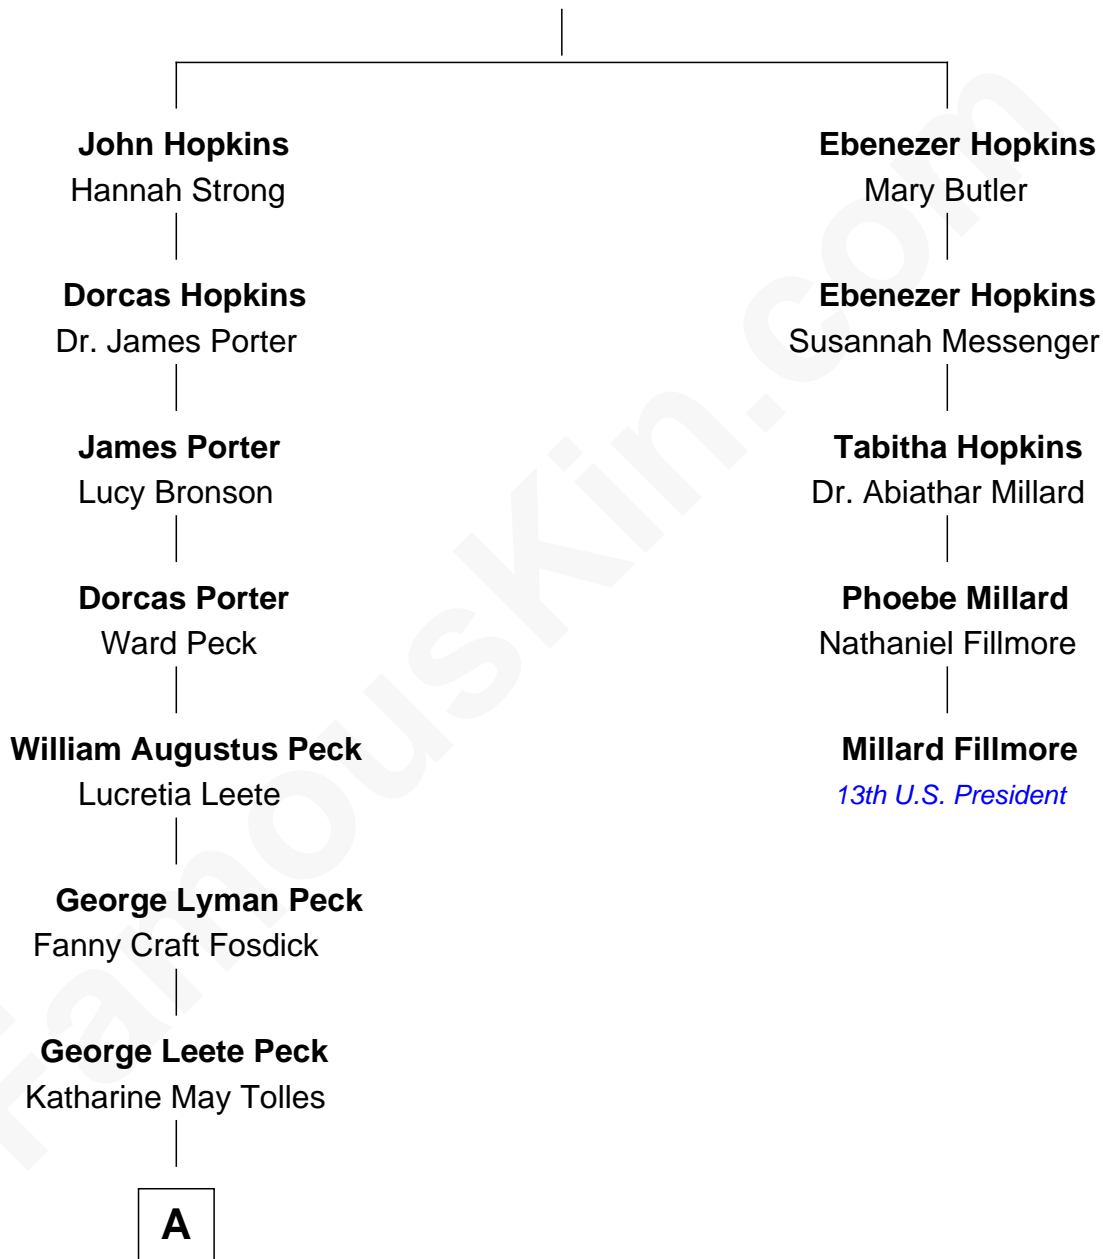

FamousKin.com Relationship Chart of

Mizuo Peck

TV and Movie Actress

4th cousin 5 times removed of

Millard Fillmore

13th U.S. President

Stephen Hopkins

Dorcas Bronson

A

—
Laurence Tolles Peck

Barbara Field

—
George Leete Peck

Sanae Mizusawa

—
Mizuo Peck

TV and Movie Actress

FamousKin.com