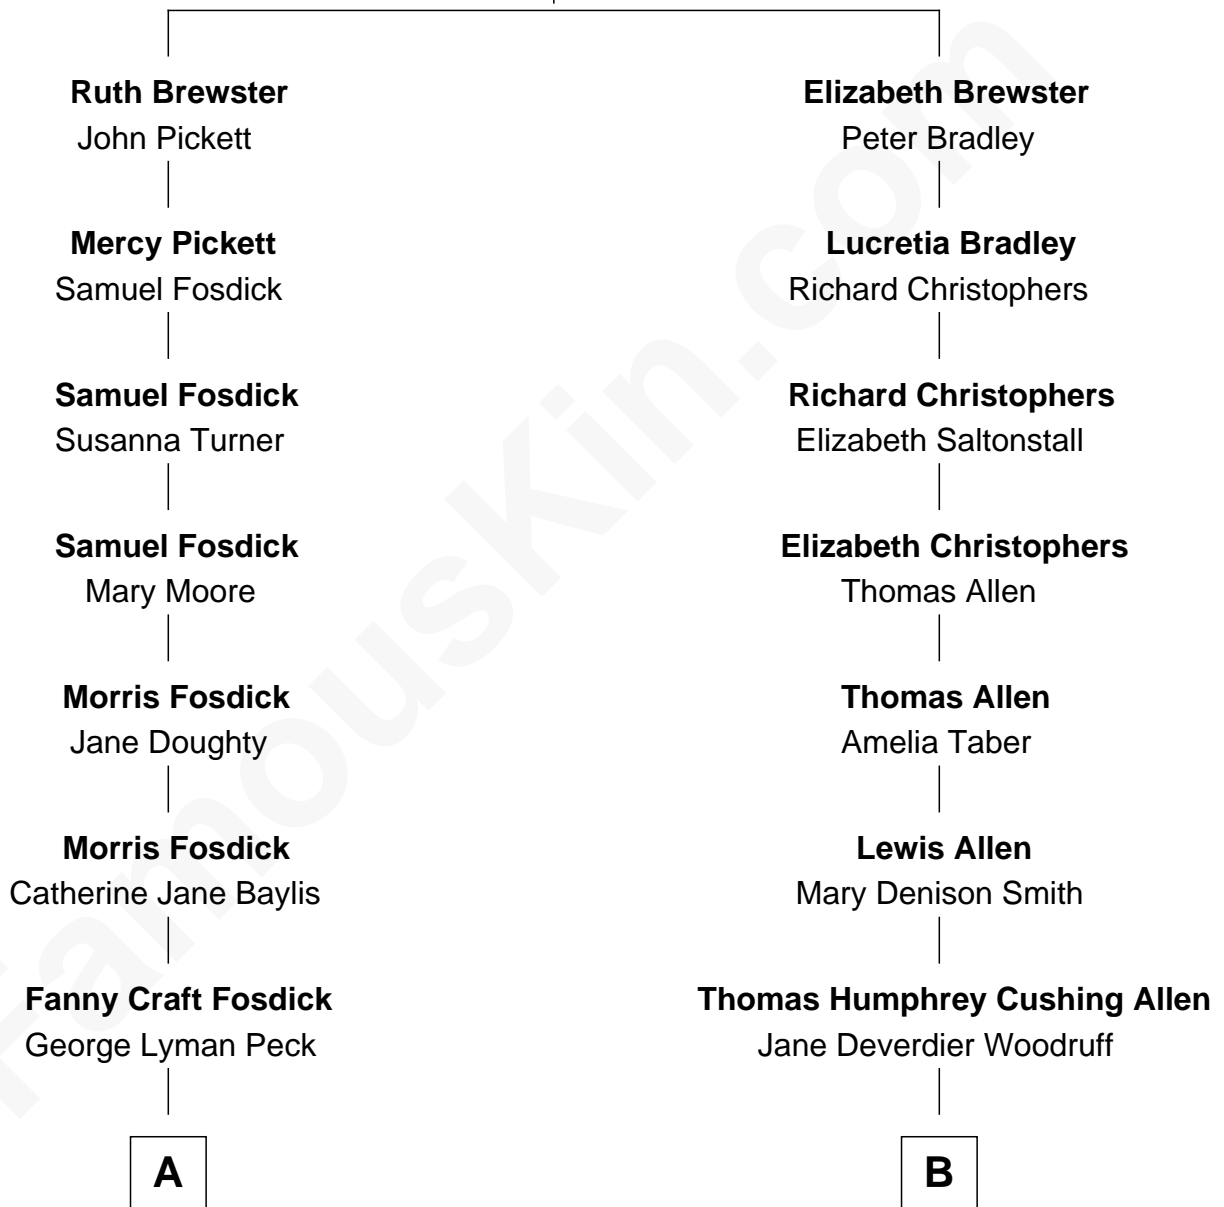

FamousKin.com Relationship Chart of

Mizuo Peck

TV and Movie Actress

10th cousin of

Ted Danson

TV Actor - "Cheers", "CSI"

Jonathan Brewster

Lucretia Oldham

A

George Leete Peck
Katharine May Tolles

Laurence Tolles Peck
Barbara Field

George Leete Peck
Sanae Mizusawa

Mizuo Peck
TV and Movie Actress

B

William Mercer Allen
Virginia Reakirt Thompson

Anna Louise Allen
Edward Bridge Danson