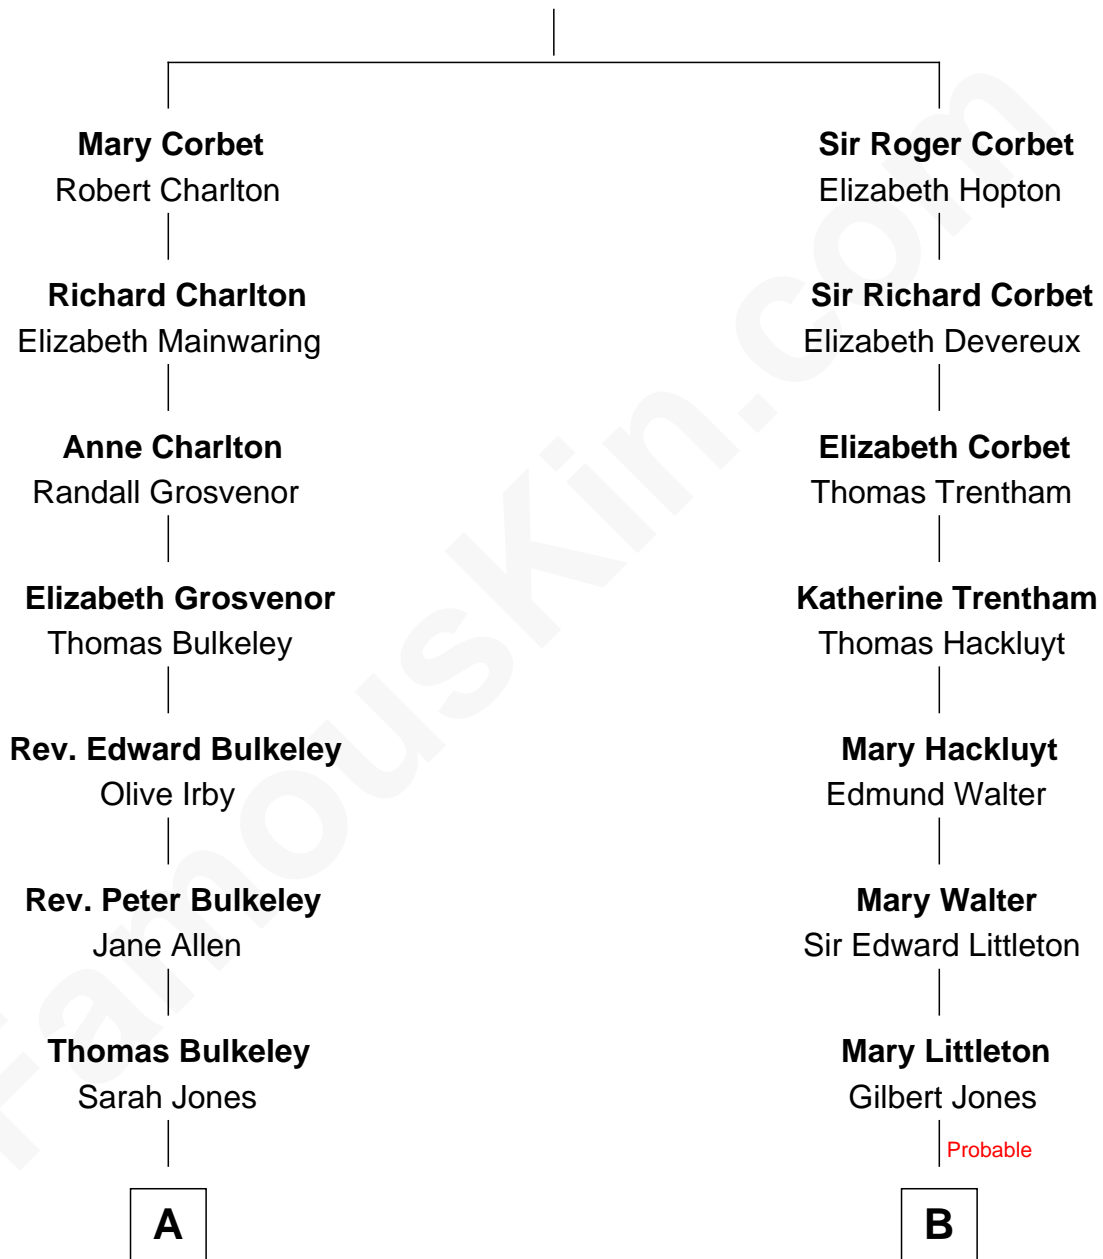

# FamousKin.com Relationship Chart of

**Mizuo Peck**

*TV and Movie Actress*

15th cousin 3 times removed of

**Orson Welles**

*Radio, Stage, and Movie Actor*

**Sir Robert Corbet**

Margaret - - - - -

FamousKin.com