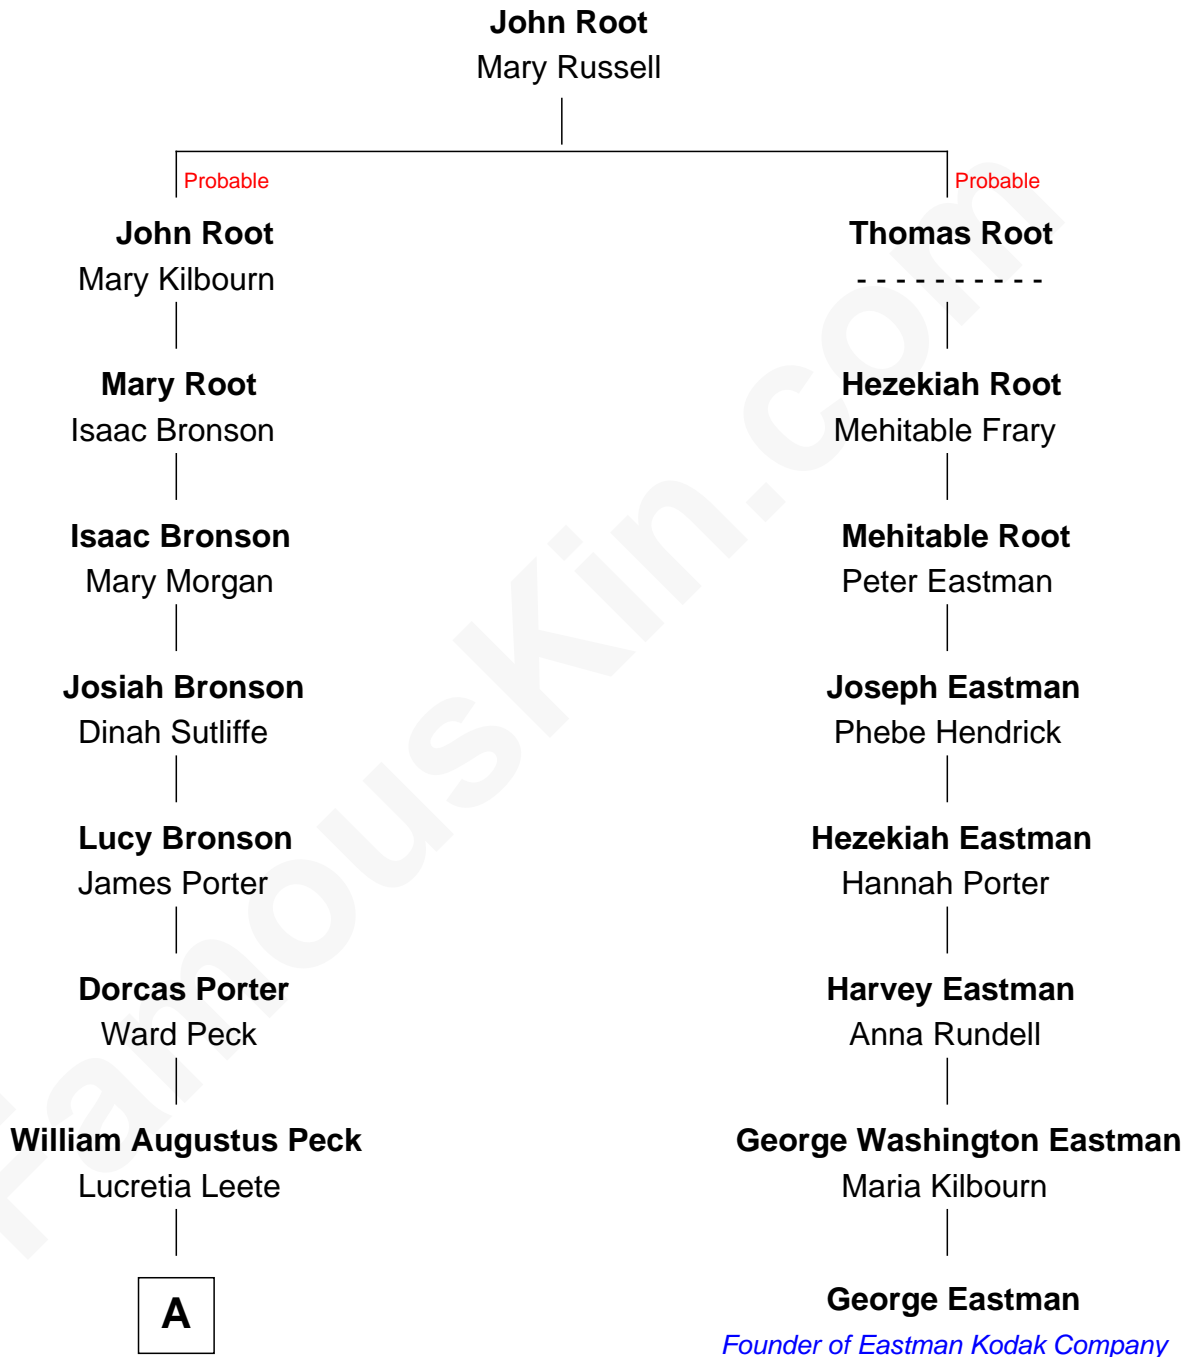

FamousKin.com Relationship Chart of

Mizuo Peck

TV and Movie Actress

7th cousin 4 times removed of

George Eastman

Founder of Eastman Kodak Company

A

—
George Lyman Peck

Fanny Craft Fosdick

—
George Leete Peck

Katharine May Tolles

—
Laurence Tolles Peck

Barbara Field

—
George Leete Peck

Sanae Mizusawa

—
Mizuo Peck