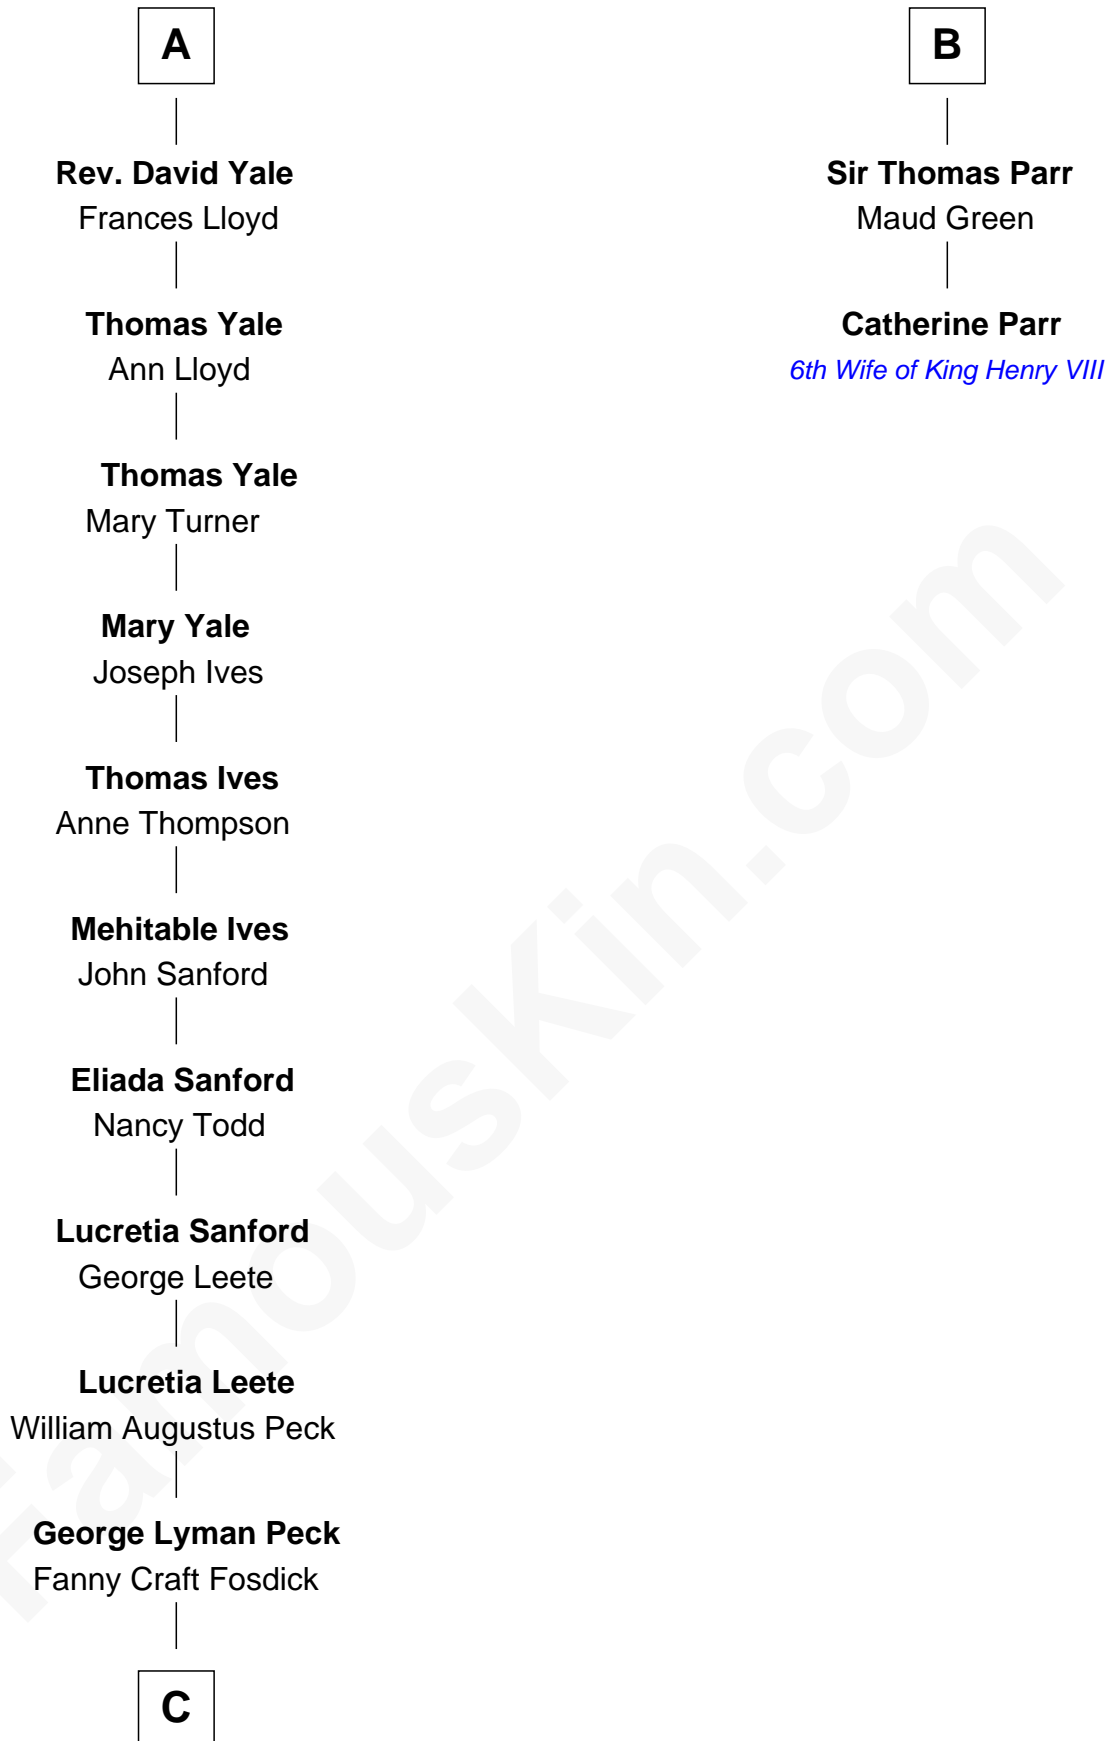

FamousKin.com Relationship Chart of

Mizuo Peck

TV and Movie Actress

8th cousin 12 times removed of

Catherine Parr

6th Wife of King Henry VIII

C

—
George Leete Peck
Katharine May Tolles

—
Laurence Tolles Peck
Barbara Field

—
George Leete Peck
Sanae Mizusawa

—
Mizuo Peck
TV and Movie Actress

FamousKin.com