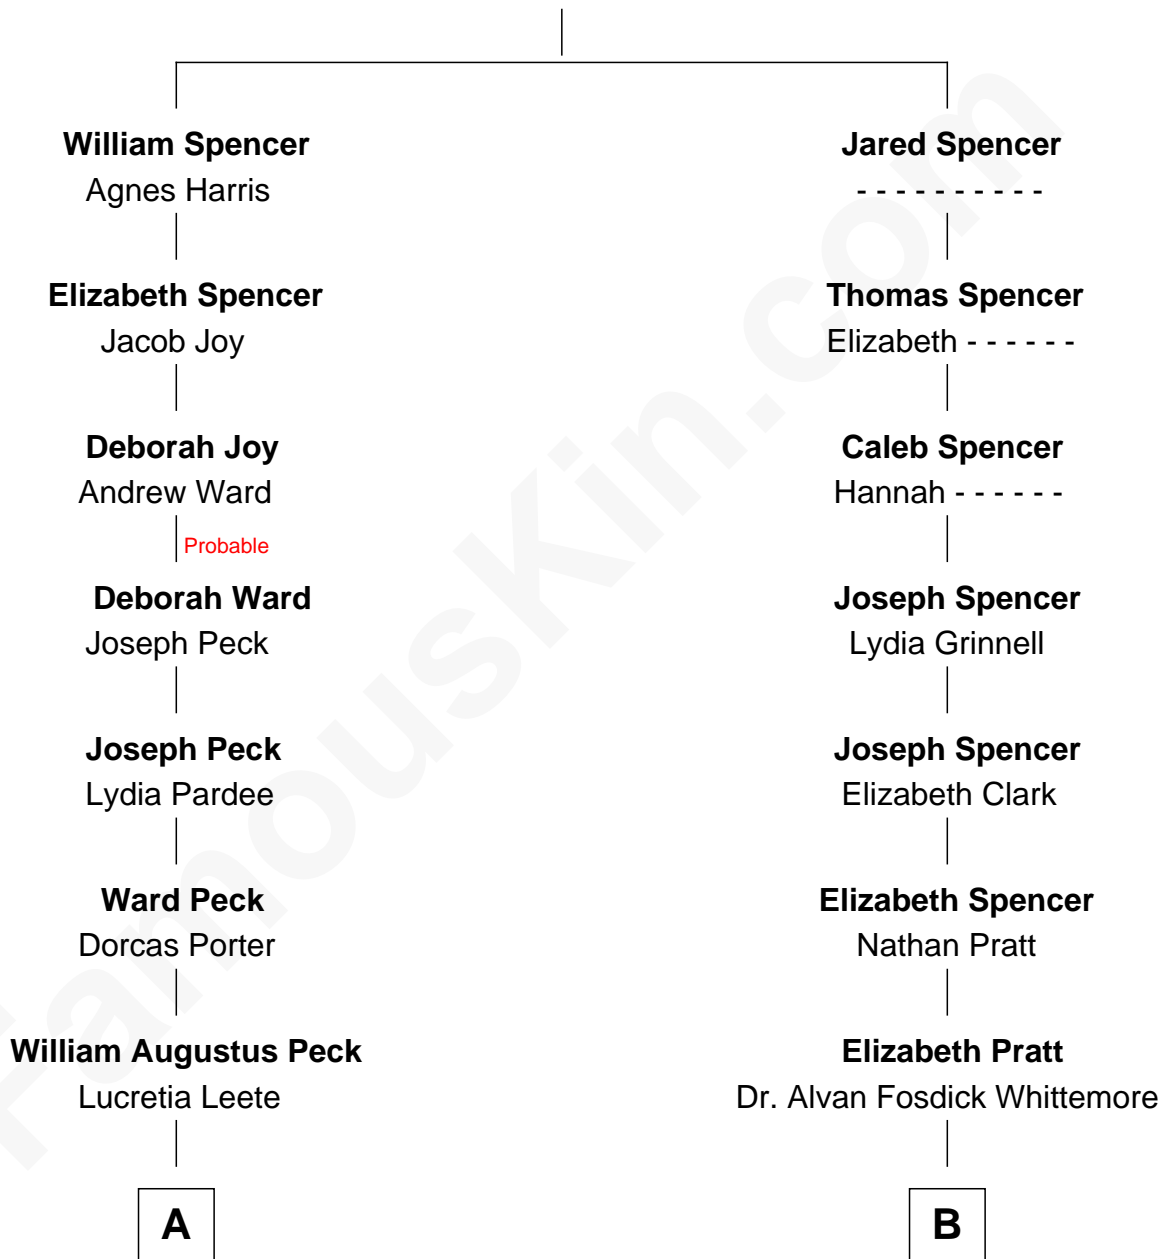

FamousKin.com Relationship Chart of

Mizuo Peck

TV and Movie Actress

11th cousin 1 time removed of

Ellen DeGeneres

Comedienne and TV Personality

Gerard Spencer

Alice Whitbread

A

George Lyman Peck

Fanny Craft Fosdick

George Leete Peck

Katharine May Tolles

Laurence Tolles Peck

Barbara Field

George Leete Peck

Sanae Mizusawa

Mizuo Peck

TV and Movie Actress

B

George Whitemore

Cordelia Jenkins Dozer

Mary Whitemore

Joseph C. DeGeneres

Alfred George DeGeneres

Julia E. Billiu

Elliot Everett DeGeneres

Ruth Elodie Martin

Elliot Everett DeGeneres

Betty Jane Pfeffer

Ellen DeGeneres

Comedienne and TV Personality