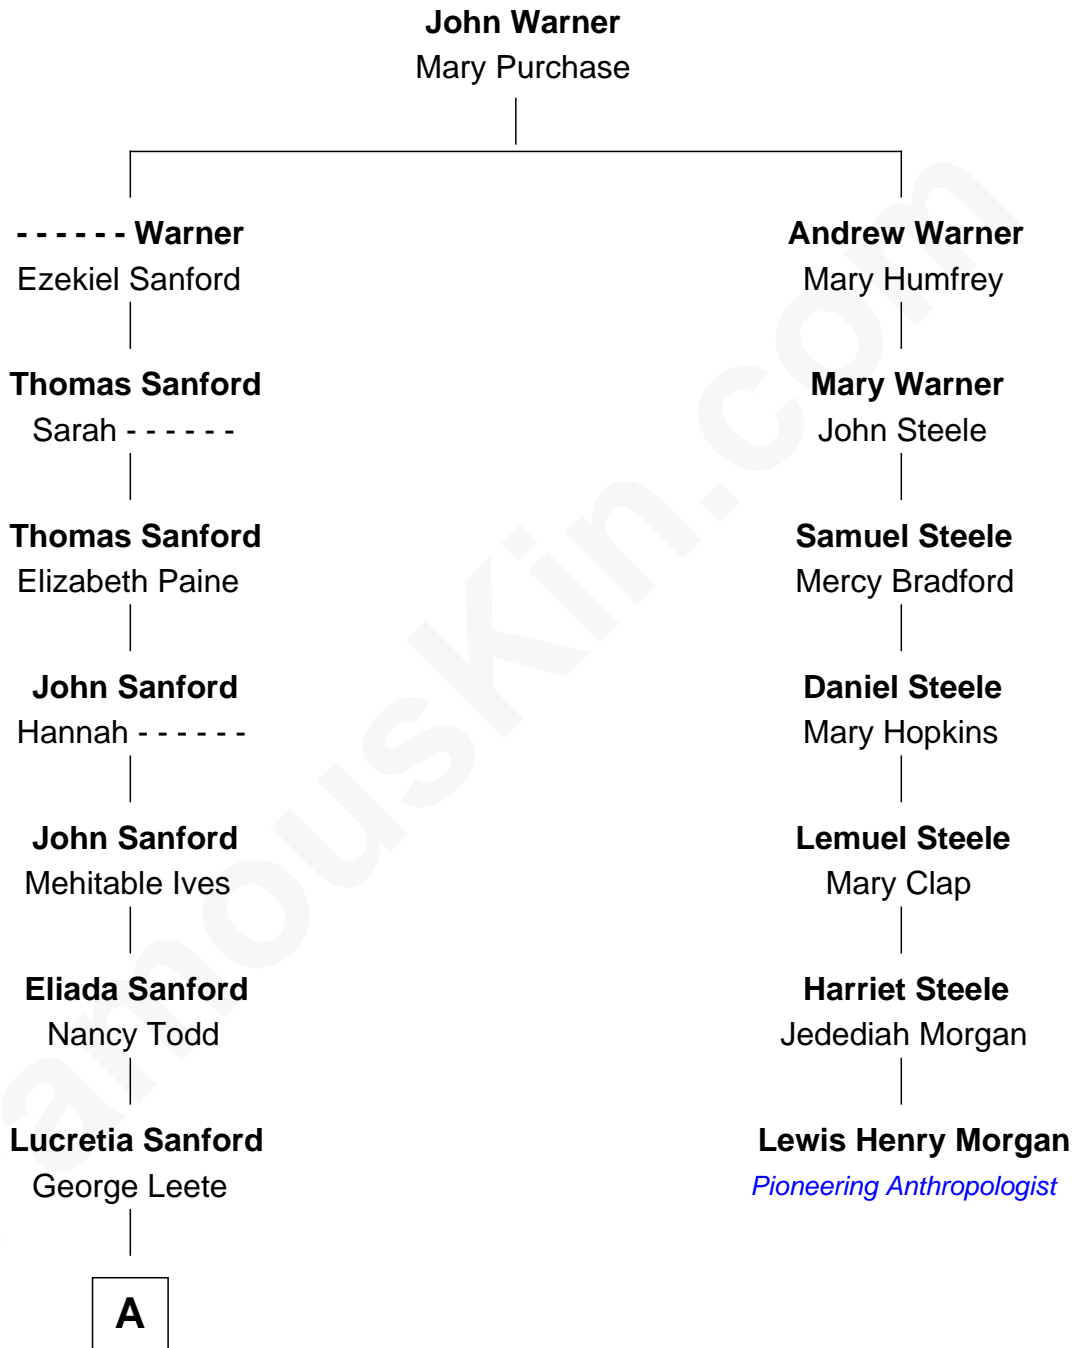

# FamousKin.com Relationship Chart of

**Mizuo Peck**

*TV and Movie Actress*

6th cousin 6 times removed of

**Lewis Henry Morgan**

*Pioneering Anthropologist*

**A**

—  
**Lucretia Leete**  
William Augustus Peck

—  
**George Lyman Peck**  
Fanny Craft Fosdick

—  
**George Leete Peck**  
Katharine May Tolles

—  
**Laurence Tolles Peck**  
Barbara Field

—  
**George Leete Peck**  
Sanae Mizusawa

—  
**Mizuo Peck**  
*TV and Movie Actress*