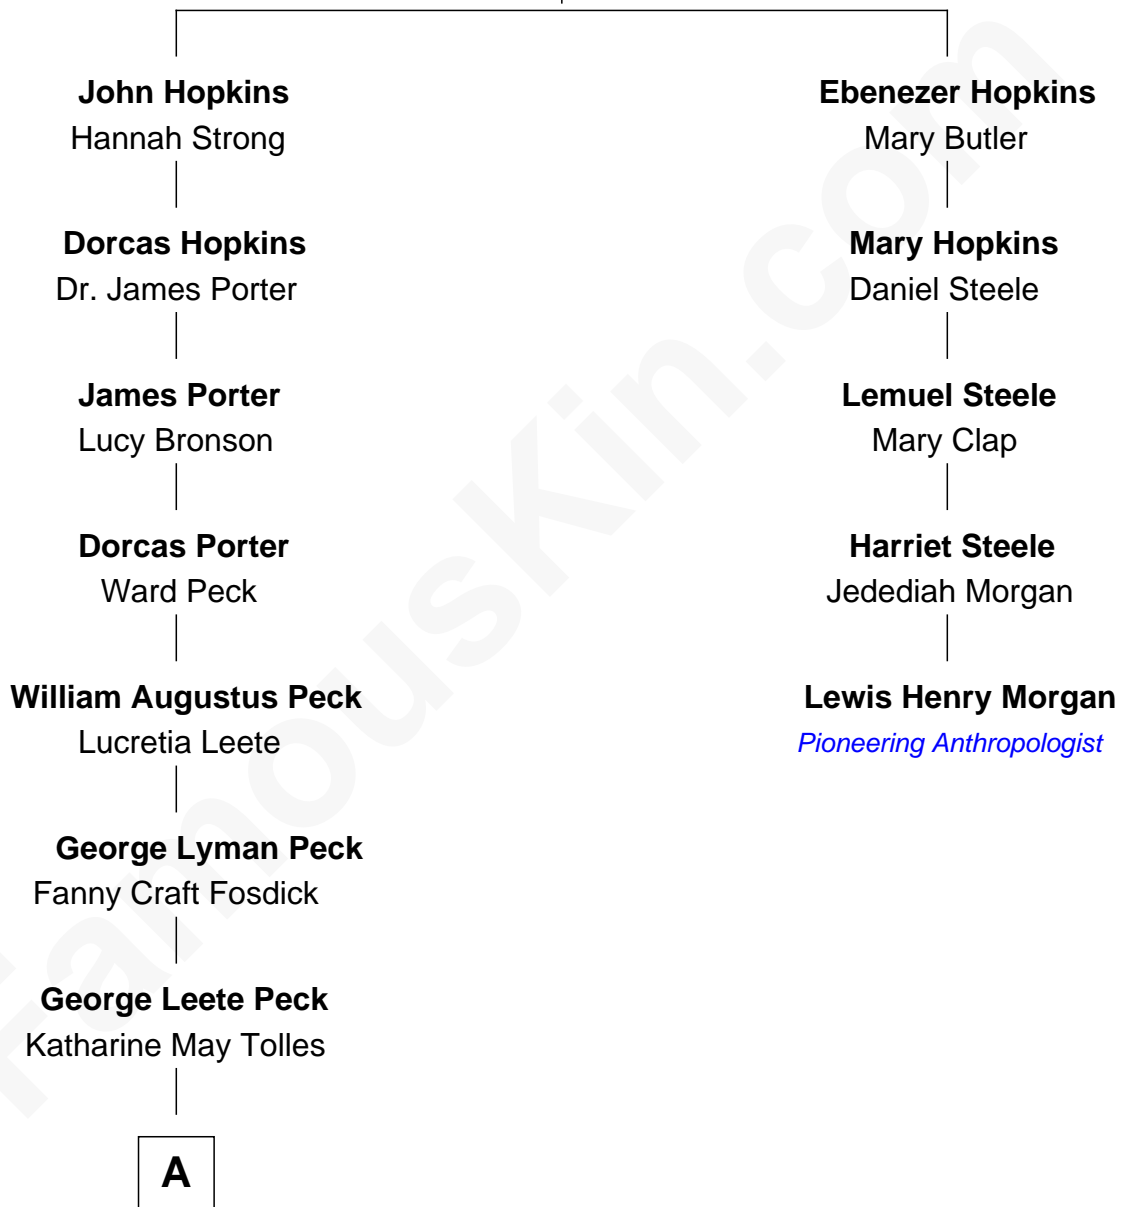

# FamousKin.com Relationship Chart of

**Mizuo Peck**

*TV and Movie Actress*

4th cousin 5 times removed of

**Lewis Henry Morgan**

*Pioneering Anthropologist*

**Stephen Hopkins**

Dorcas Bronson

**A**

—  
**Laurence Tolles Peck**

Barbara Field

—  
**George Leete Peck**

Sanae Mizusawa

—  
**Mizuo Peck**

*TV and Movie Actress*

FamousKin.com