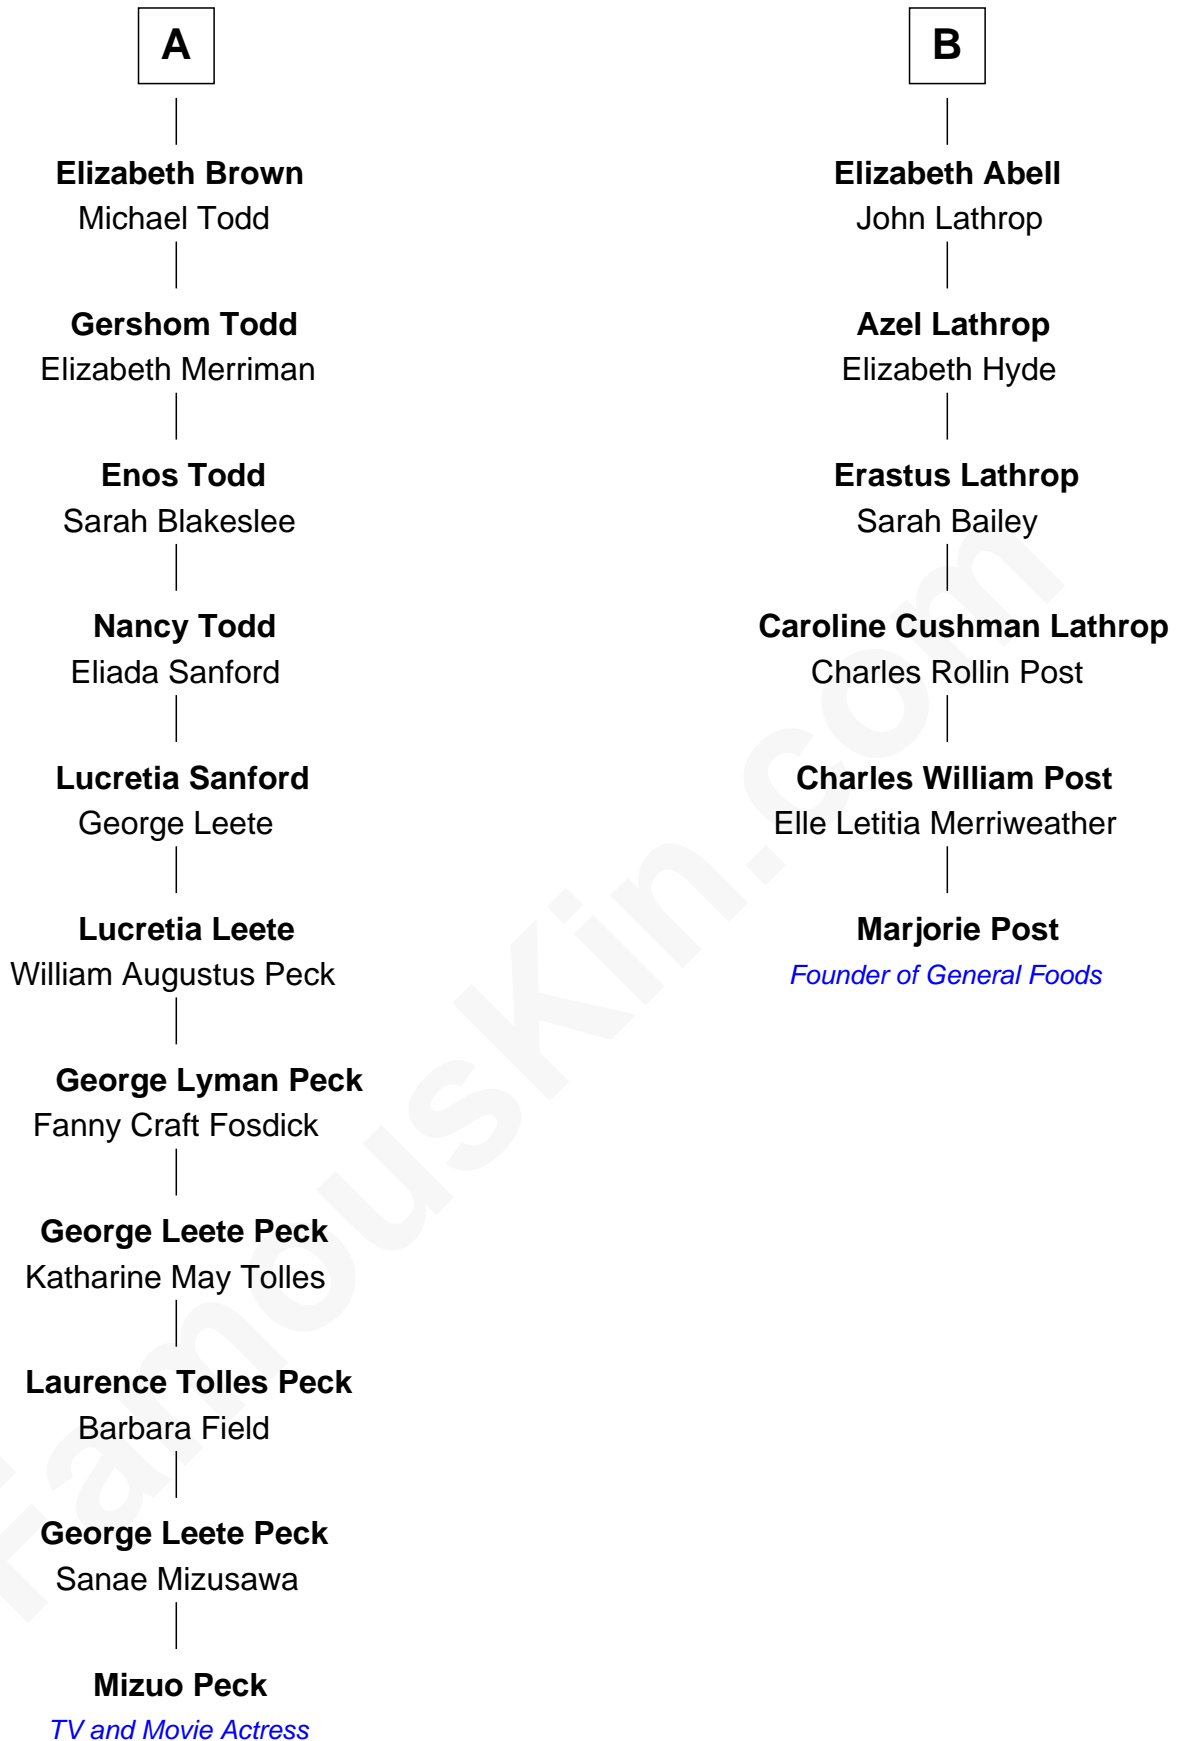

FamousKin.com Relationship Chart of

Mizuo Peck

TV and Movie Actress

12th cousin 5 times removed of

Marjorie Post

Founder of General Foods

William Mainwaring

Margaret Warren

Elizabeth Mainwaring

Richard Charlton

Anne Charlton

Randall Grosvenor

Elizabeth Grosvenor

Thomas Bulkeley

Rev. Edward Bulkeley

Olive Irby

Jane Sutton

Cecily Mainwaring

John Cotton

Sir George Cotton

Mary Onley

Richard Cotton

Mary Mainwaring

Frances Cotton

George Abell

Robert Abell

Joanna - - - - -

Joshua Abell

Bethiah Gager

B

Mizuo Peck photo by [David Shankbone](#) ([CC BY-SA 3.0](#))