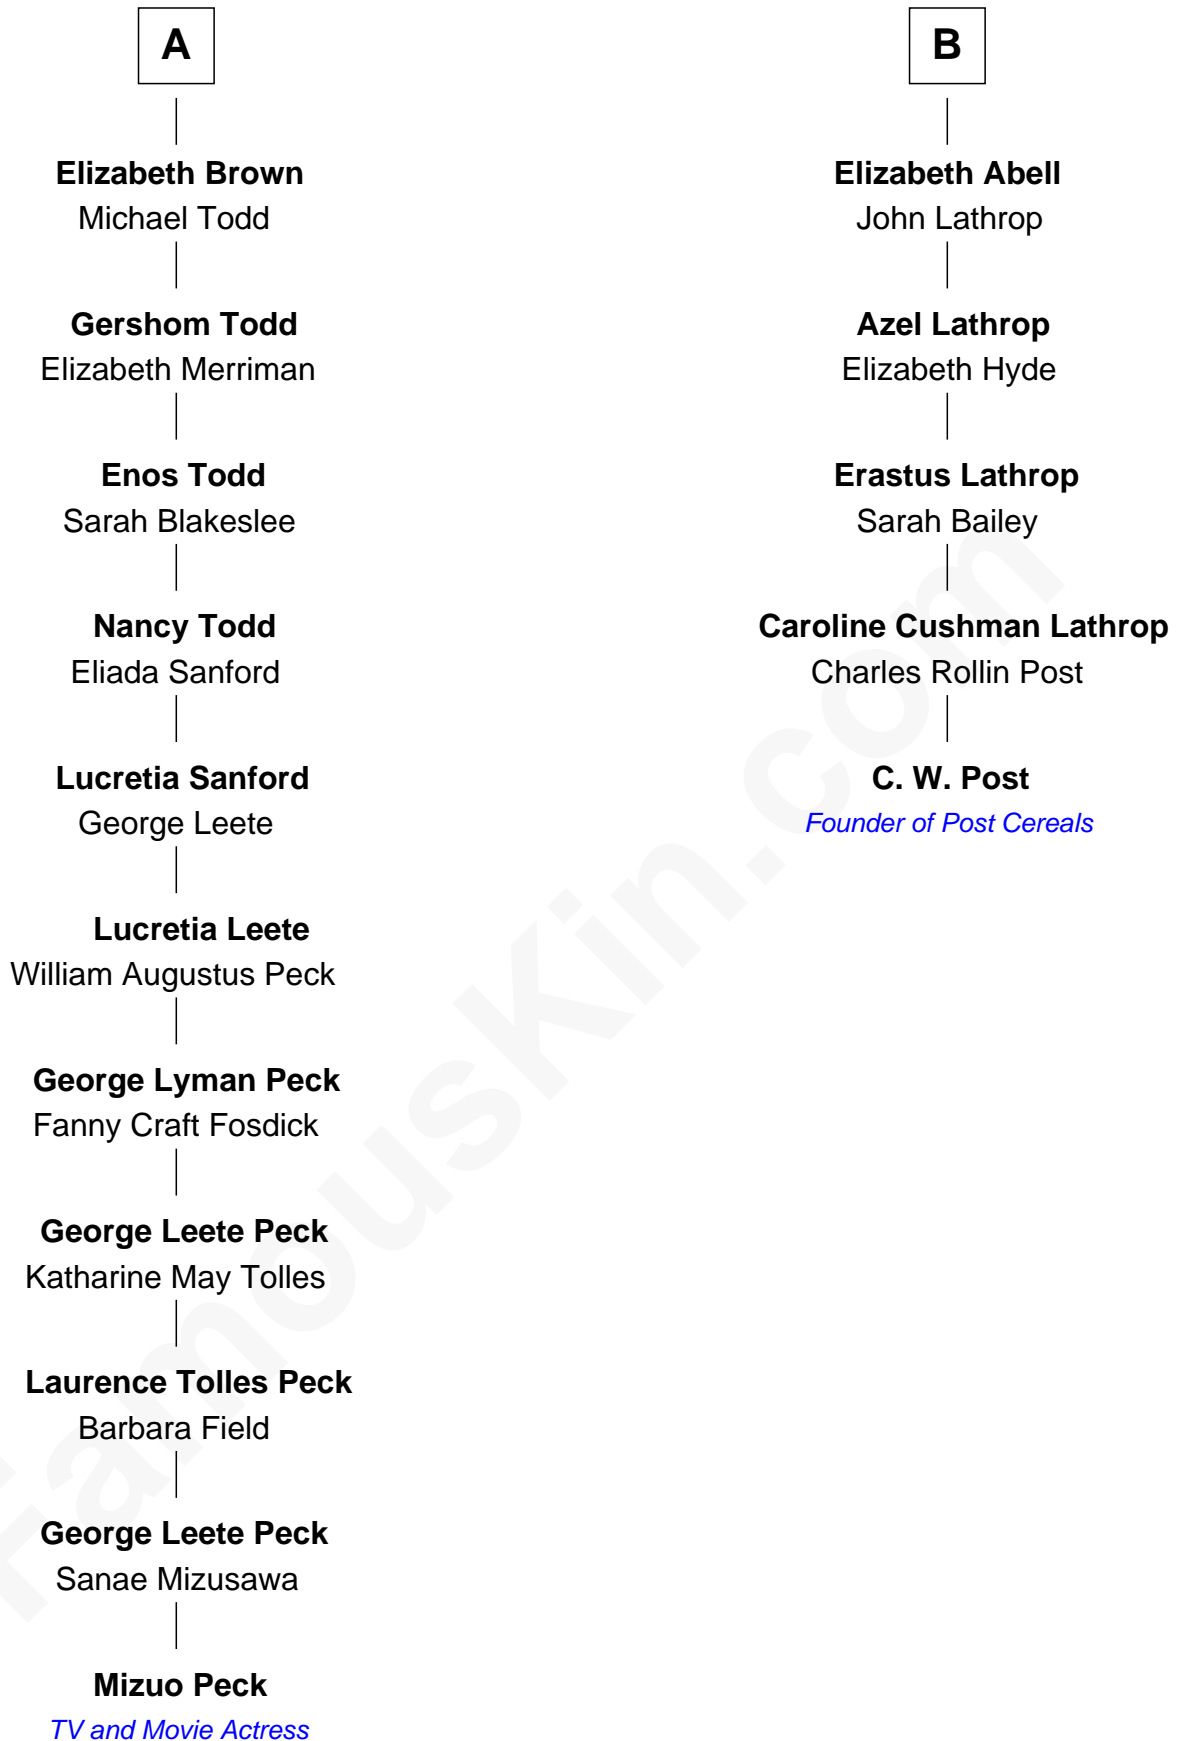

FamousKin.com Relationship Chart of

Mizuo Peck

TV and Movie Actress

11th cousin 6 times removed of

C. W. Post

Founder of Post Cereals

William Mainwaring

Margaret Warren

Jane Sutton

Cecily Mainwaring

John Cotton

Sir George Cotton

Mary Onley

Richard Cotton

Mary Mainwaring

Frances Cotton

George Abell

Robert Abell

Joanna - - - - -

Joshua Abell

Bethiah Gager

B

Mizuo Peck photo by [David Shankbone](#) (CC BY-SA 3.0)