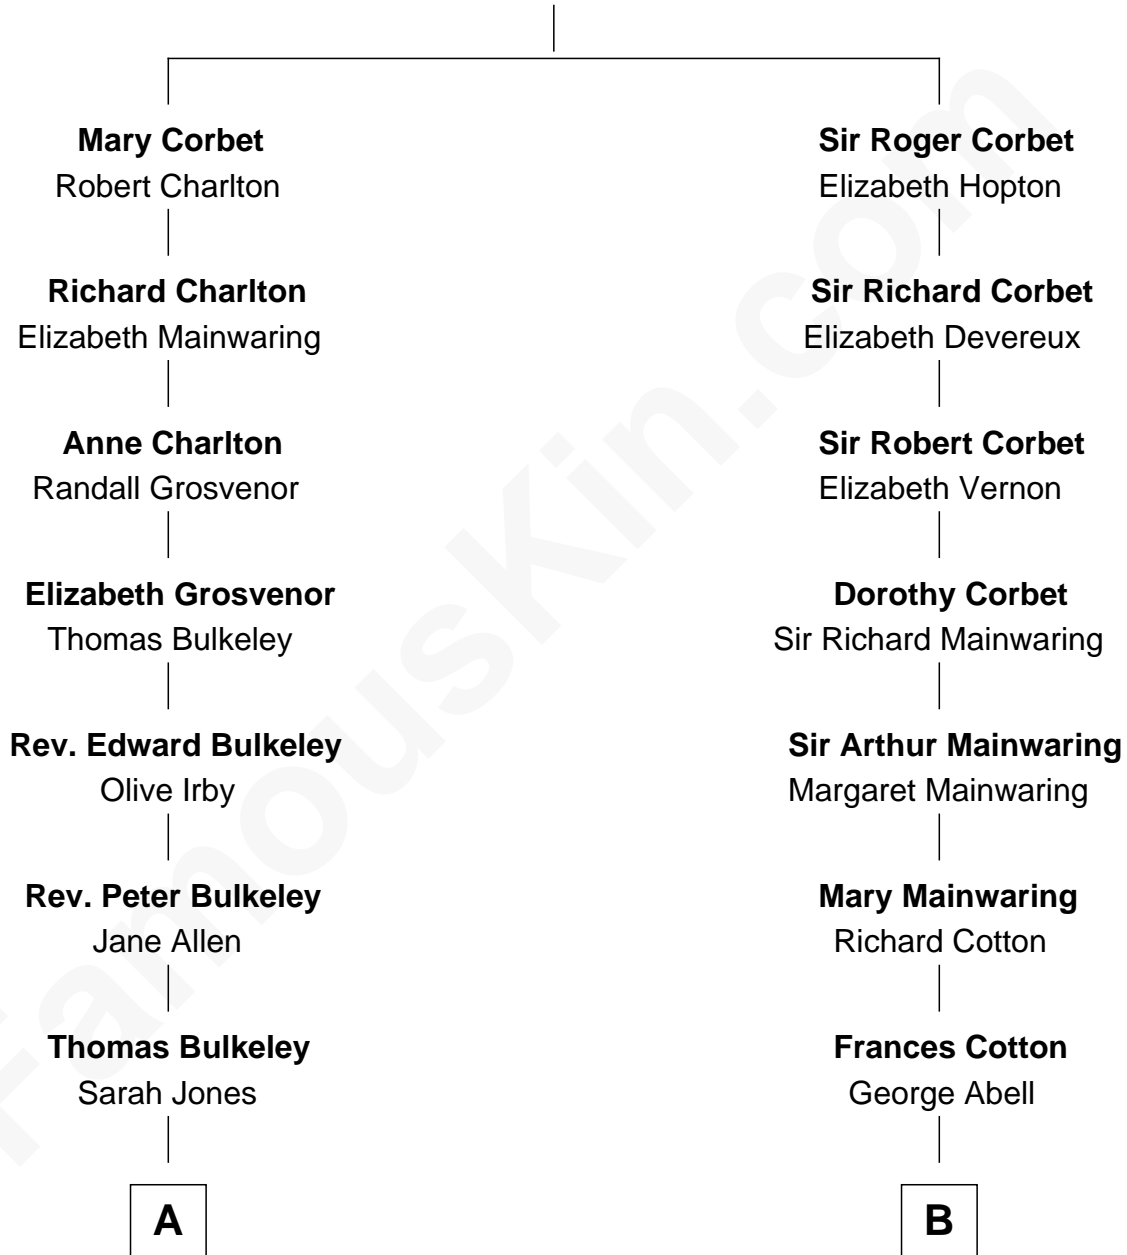

FamousKin.com Relationship Chart of

Mizuo Peck

TV and Movie Actress

13th cousin 5 times removed of

C. W. Post

Founder of Post Cereals

Sir Robert Corbet

Margaret - - - - -

FamousKin.com