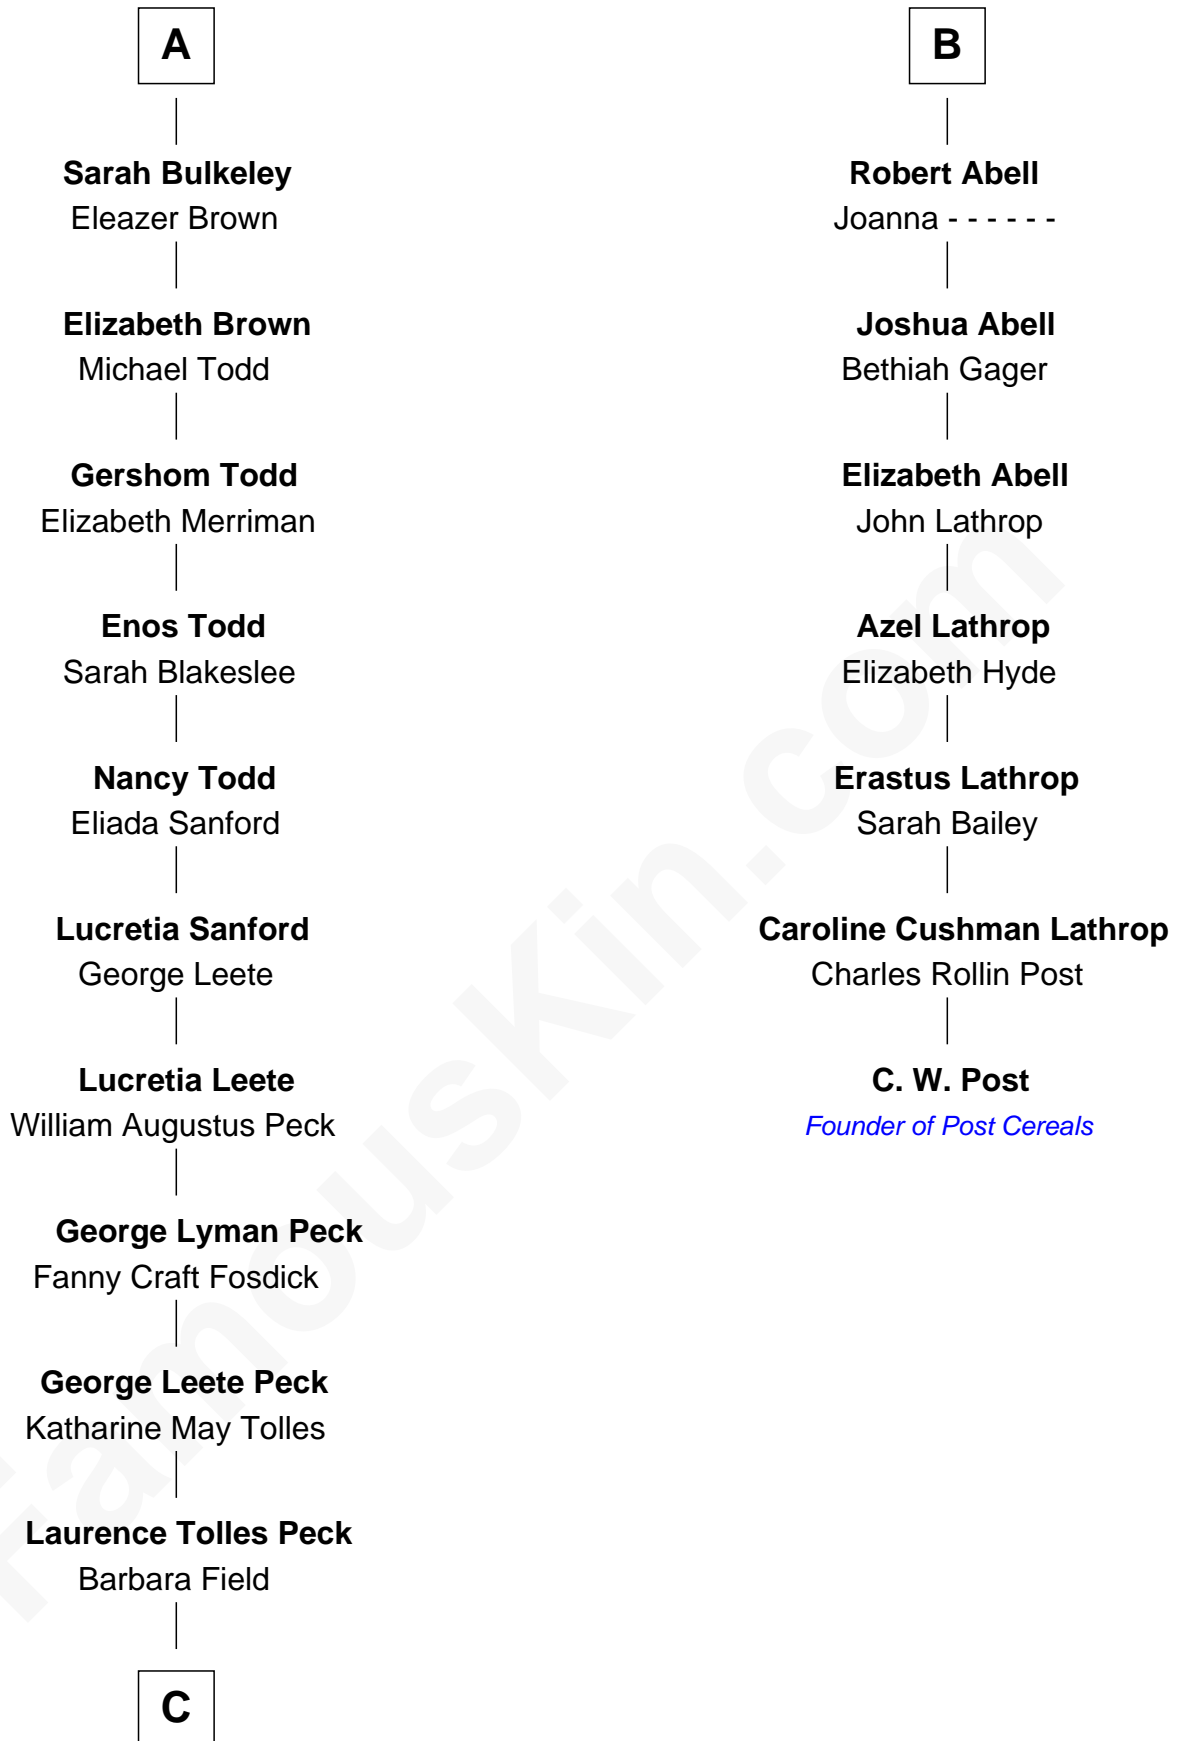

FamousKin.com Relationship Chart of

Mizuo Peck

TV and Movie Actress

13th cousin 5 times removed of

C. W. Post

Founder of Post Cereals

Sir Robert Corbet

Margaret - - - - -

FamousKin.com