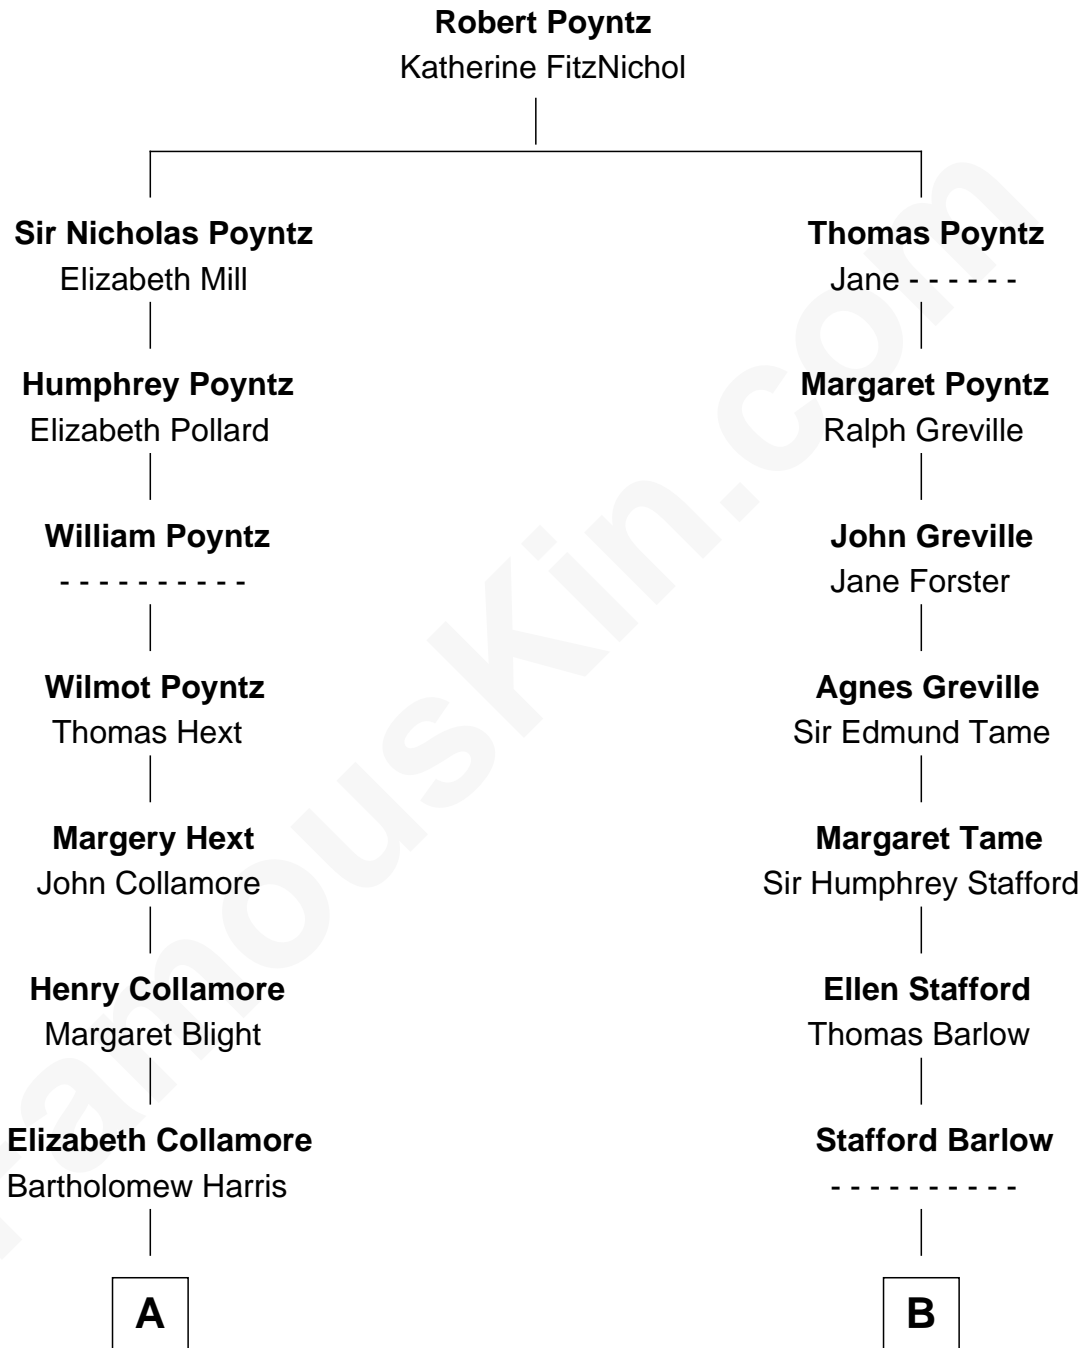

FamousKin.com Relationship Chart of

Mizuo Peck

TV and Movie Actress

18th cousin of

Adlai Stevenson III

U.S. Senator from Illinois

FamousKin.com