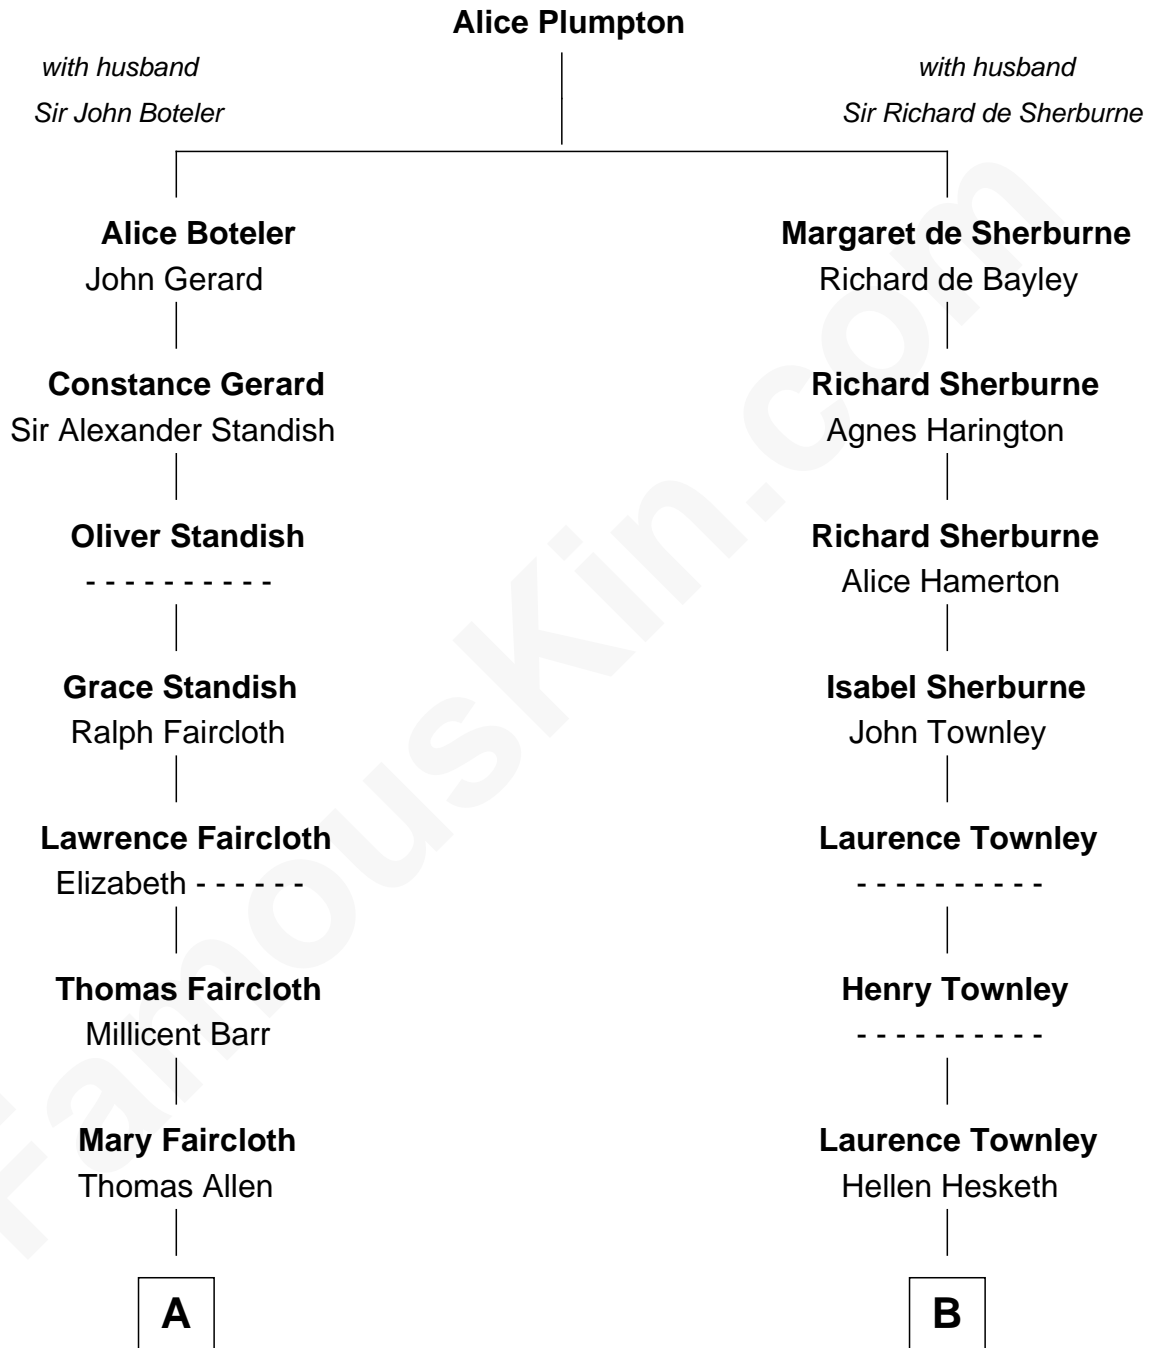

# FamousKin.com Relationship Chart of

**Mizuo Peck**

*TV and Movie Actress*

14th cousin 6 times removed of

**Henry Lee III**

*9th Governor of Virginia*

**C**

George Leete Peck  
Katharine May Tolles

Laurence Tolles Peck  
Barbara Field

George Leete Peck  
Sanae Mizusawa

Mizuo Peck  
*TV and Movie Actress*