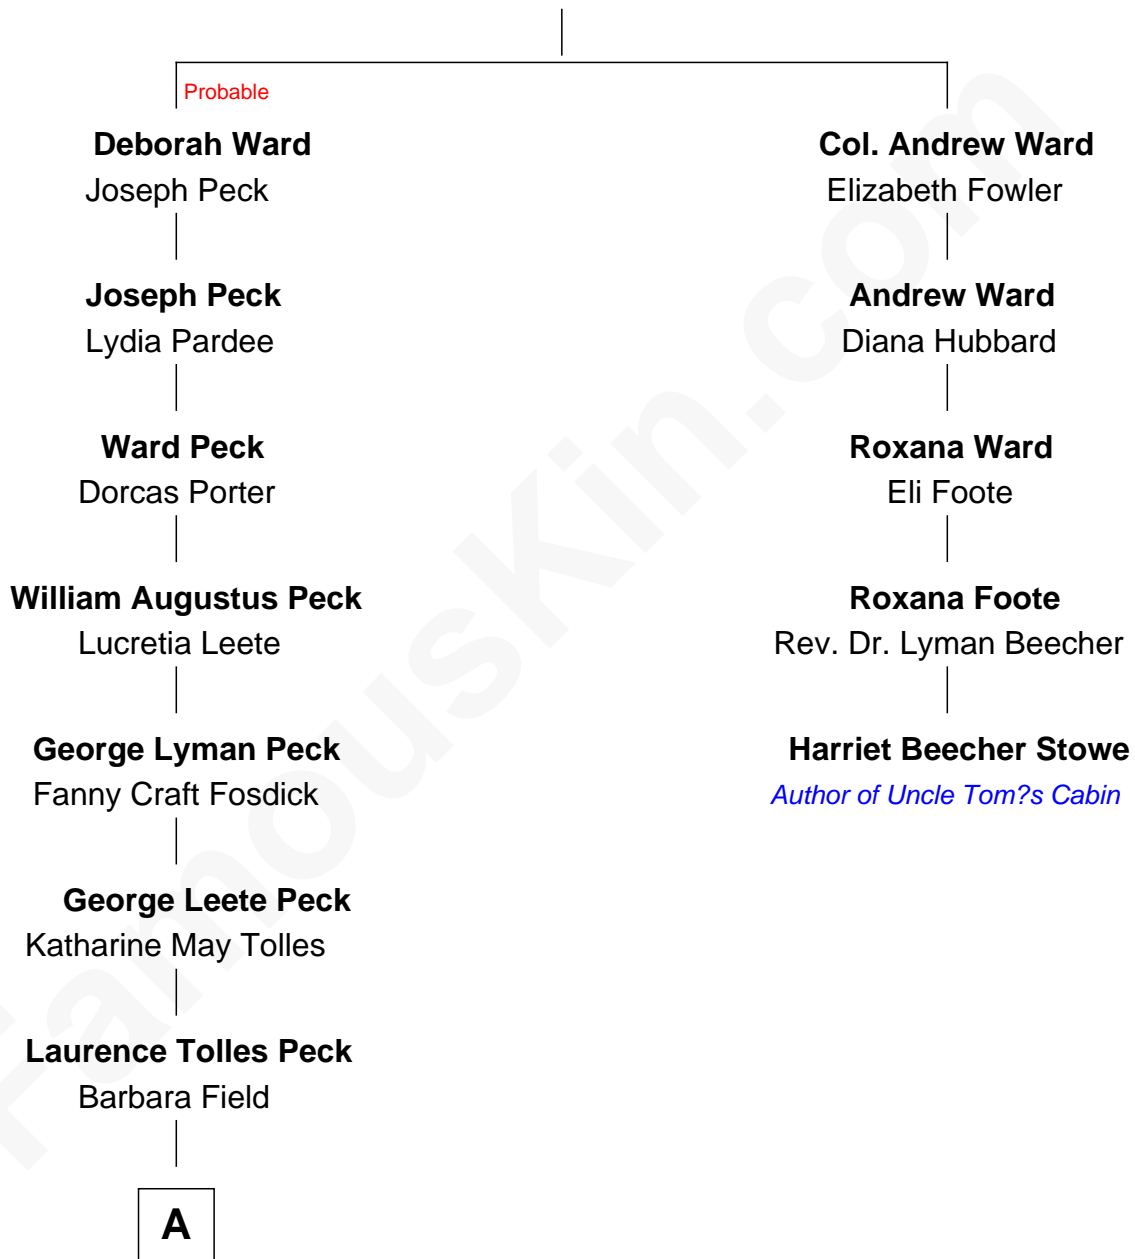

FamousKin.com Relationship Chart of

Mizuo Peck

TV and Movie Actress

4th cousin 4 times removed of

Harriet Beecher Stowe

Author of Uncle Tom's Cabin

Andrew Ward

Deborah Joy

A

George Leete Peck

Sanae Mizusawa

Mizuo Peck

TV and Movie Actress

FamousKin.com