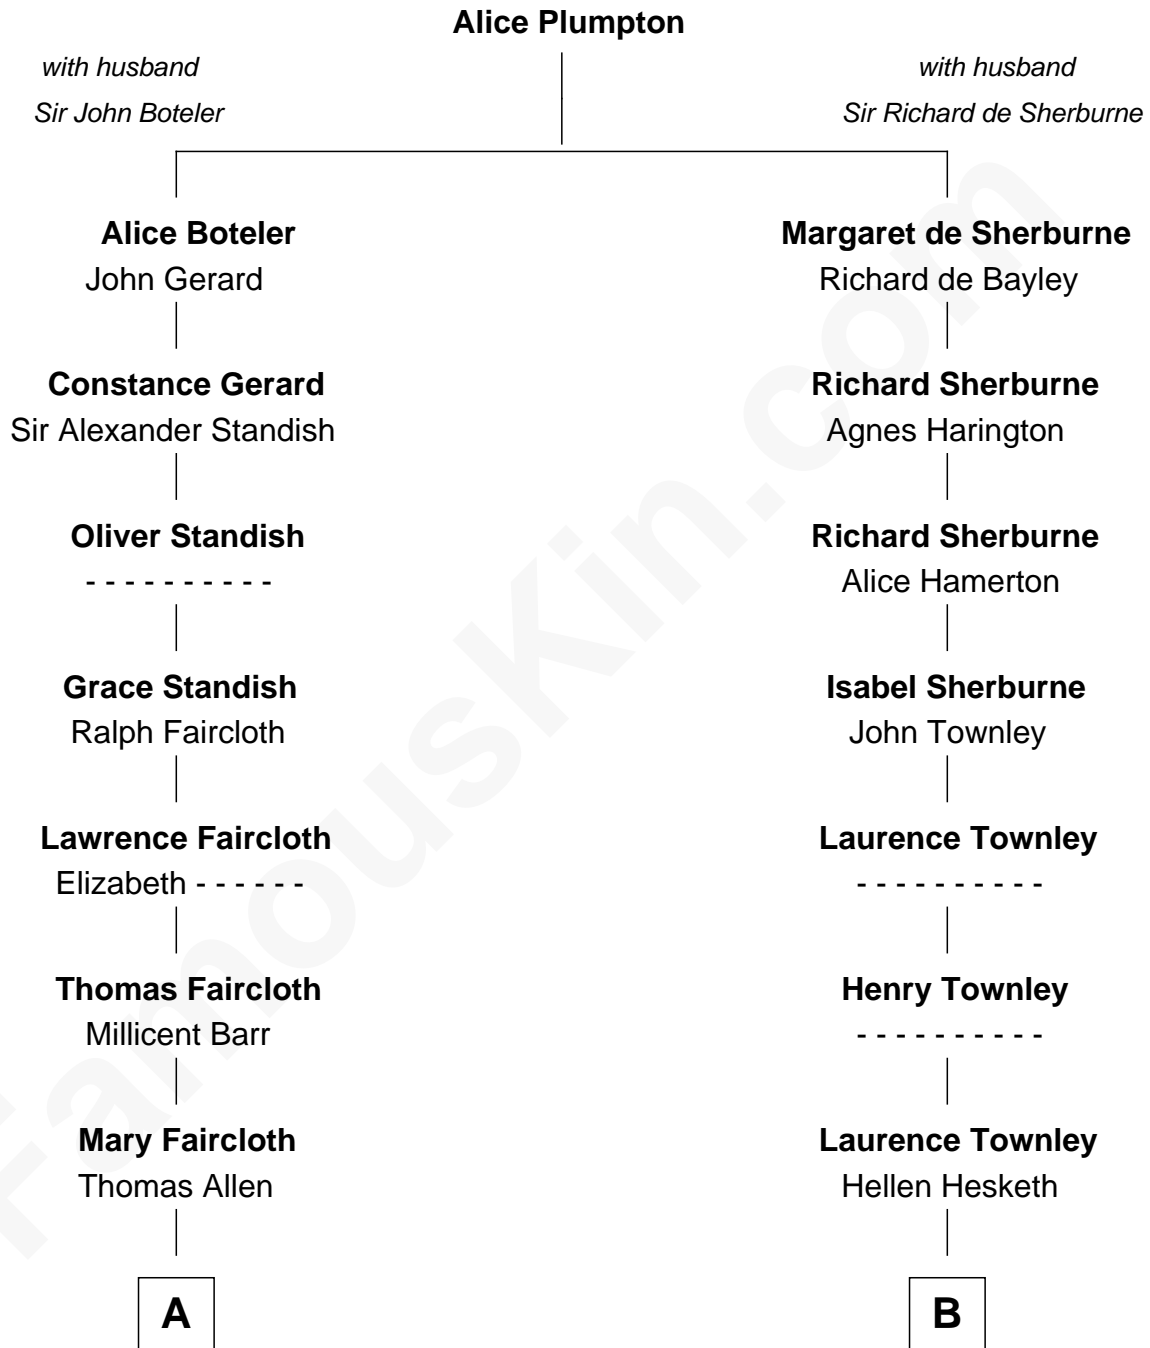

FamousKin.com Relationship Chart of

Mizuo Peck

TV and Movie Actress

18th cousin 2 times removed of

General George C. Marshall

Author of "The Marshall Plan"

C

George Leete Peck
Katharine May Tolles

Laurence Tolles Peck
Barbara Field

George Leete Peck
Sanae Mizusawa

Mizuo Peck
TV and Movie Actress

D

George Catlett Marshall
Laura Emily Bradford

General George C. Marshall
U.S. Army - World War II

FamousKin.com