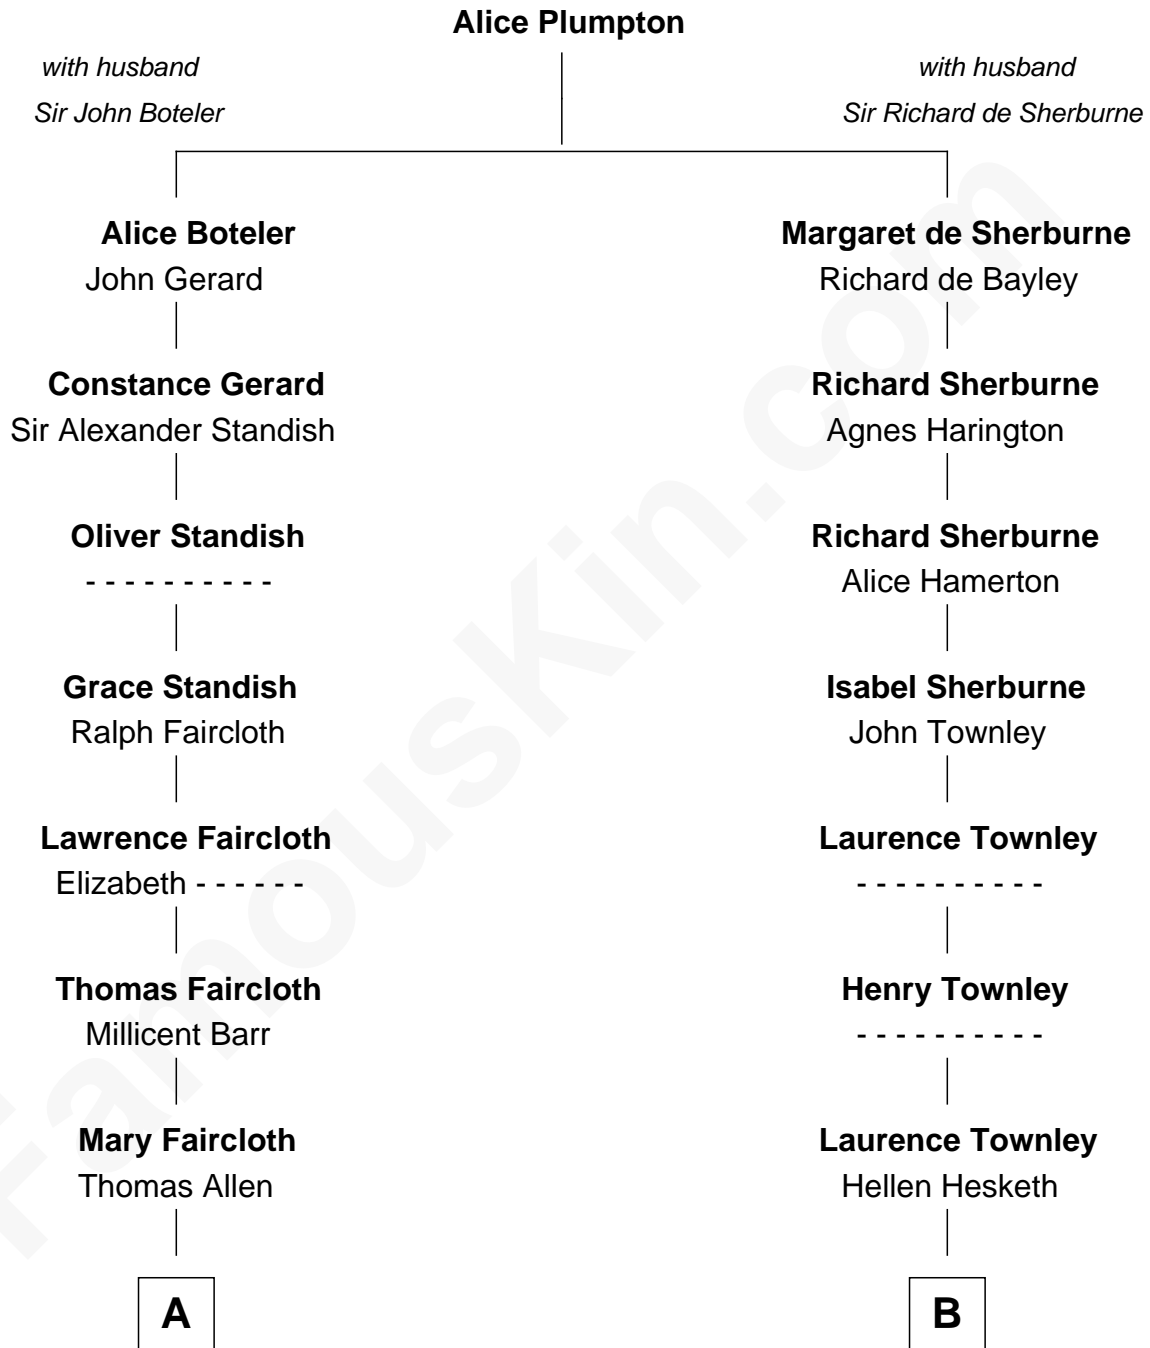

FamousKin.com Relationship Chart of

Mizuo Peck

TV and Movie Actress

14th cousin 6 times removed of

Meriwether Lewis

Lewis and Clark Expedition

C

—
George Leete Peck
Katharine May Tolles

—
Laurence Tolles Peck
Barbara Field

—
George Leete Peck
Sanae Mizusawa

—
Mizuo Peck
TV and Movie Actress

FamousKin.com