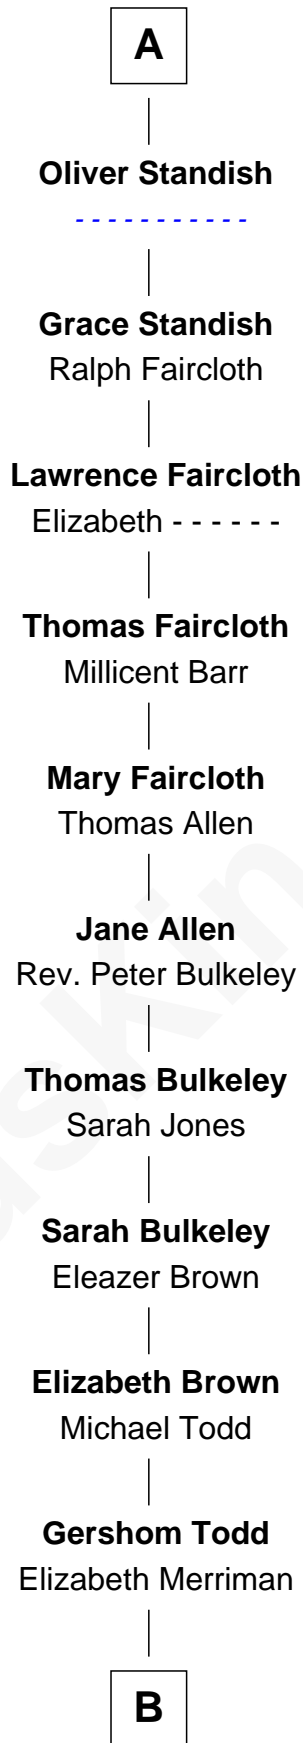

# FamousKin.com Relationship Chart of

**Mizuo Peck**

*TV and Movie Actress*

24th Great-granddaughter of

**Robert de Ros**

*Magna Carta Surety*

**B**

—  
**Enos Todd**

Sarah Blakeslee

—  
**Nancy Todd**

Eliada Sanford

—  
**Lucretia Sanford**

George Leete

—  
**Lucretia Leete**

William Augustus Peck

—  
**George Lyman Peck**

Fanny Craft Fosdick

—  
**George Leete Peck**

Katharine May Tolles

—  
**Laurence Tolles Peck**

Barbara Field

—  
**George Leete Peck**

Sanae Mizusawa

—  
**Mizuo Peck**