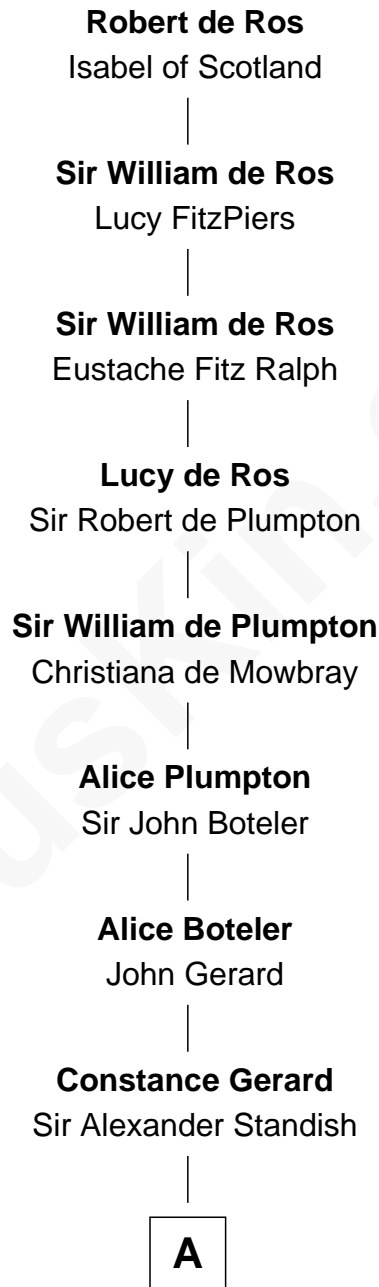

# FamousKin.com Relationship Chart of

**Mizuo Peck**

*TV and Movie Actress*

24th Great-granddaughter of

**Robert de Ros**

*Magna Carta Surety*

**B**

—  
**Enos Todd**

Sarah Blakeslee

—  
**Nancy Todd**

Eliada Sanford

—  
**Lucretia Sanford**

George Leete

—  
**Lucretia Leete**

William Augustus Peck

—  
**George Lyman Peck**

Fanny Craft Fosdick

—  
**George Leete Peck**

Katharine May Tolles

—  
**Laurence Tolles Peck**

Barbara Field

—  
**George Leete Peck**

Sanae Mizusawa

—  
**Mizuo Peck**