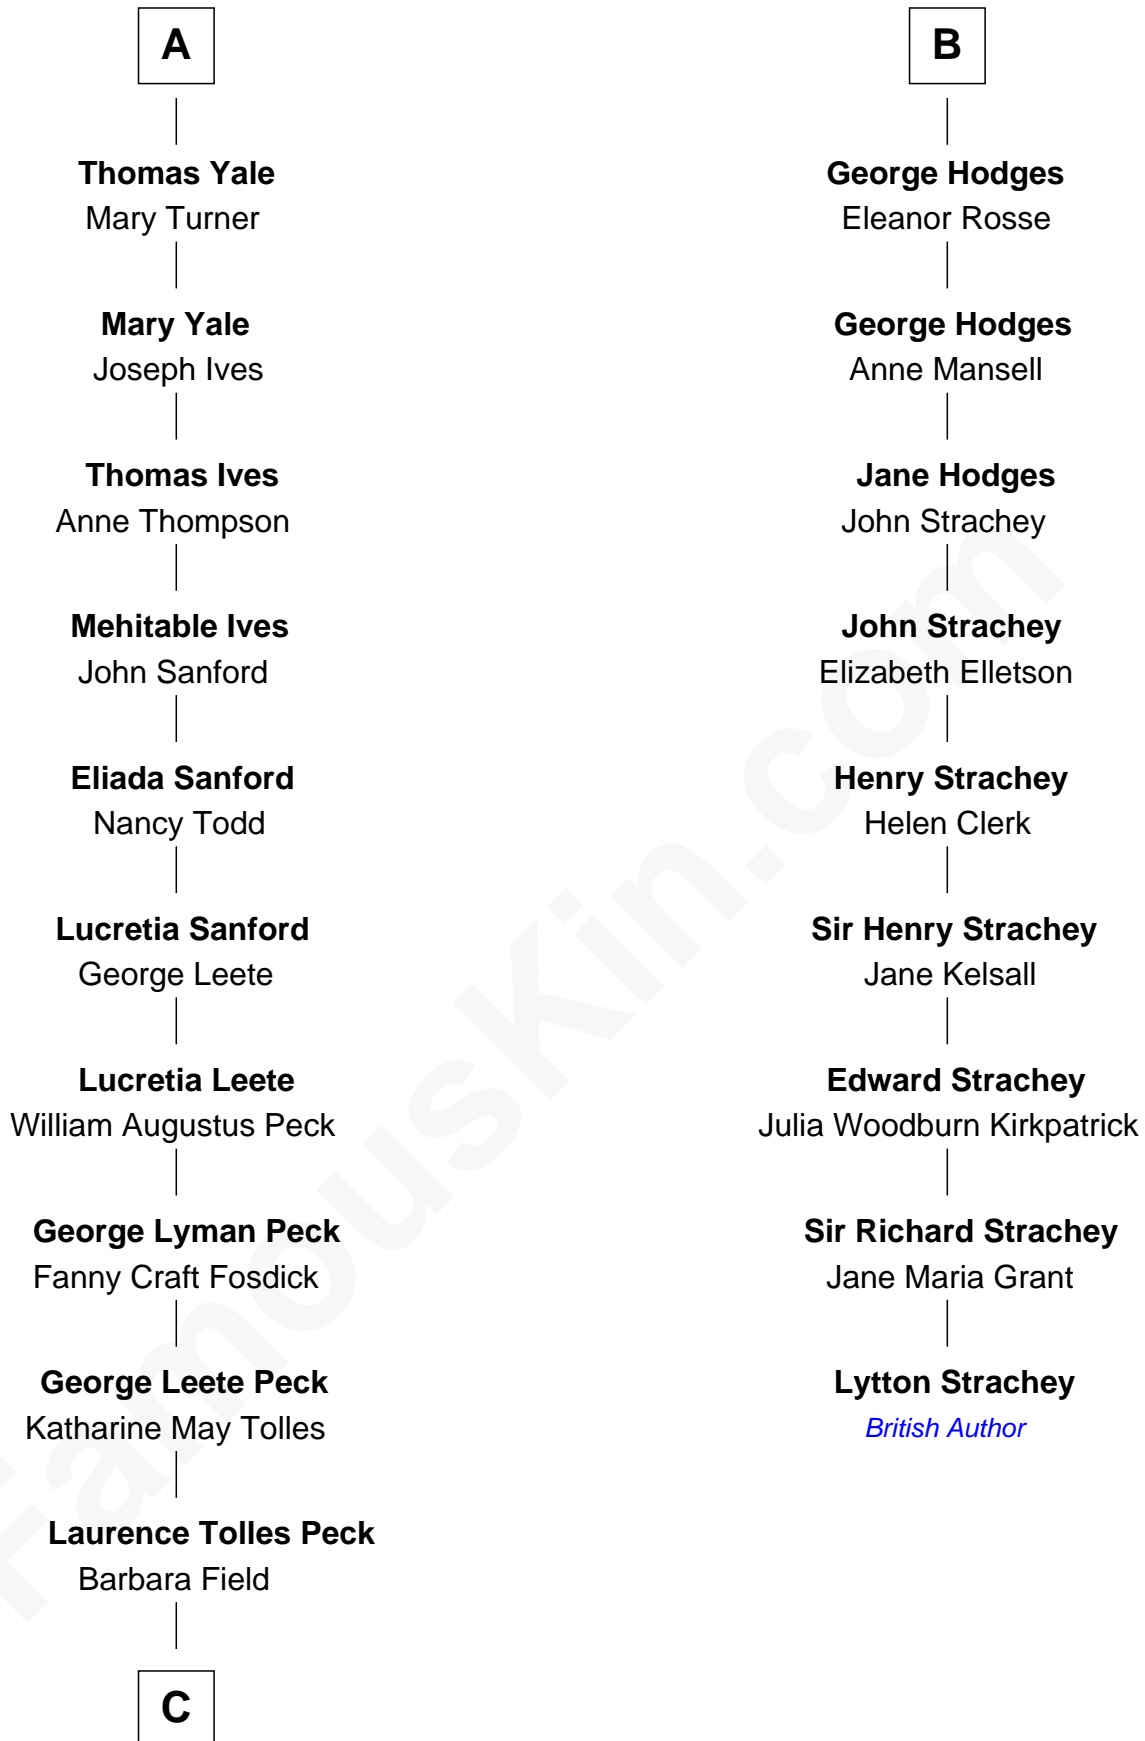

FamousKin.com Relationship Chart of

Mizuo Peck

TV and Movie Actress

15th cousin 3 times removed of

Lytton Strachey

Author and Co-Founder of Bloomsbury Group

Gruffydd Fychan ap Gruffydd

Elen ferch Thomas ap Llewelyn

Tudor Gruffydd
Maud ferch Ienaf ap Adda

Lowri ferch Twdr
Gruffydd ap Einion

Elisau ap Gruffydd
Margaret ferch Jenkyn

David Lloyd
Gwenhwyfar Lloyd

John Wynn
Agnes Lloyd

Rev. David Yale
Frances Lloyd

Thomas Yale
Ann Lloyd

A

Owen Glendower
Margaret Hanmer

Janet ferch Owain
Sir John de Croft

William de Croft
Margaret Walwyn

Richard Croft
Anne Fox

Anne Croft
John Rodney

George Rodney
Elizabeth Kirton

Agatha Rodney
Thomas Hodges

B

C

George Leete Peck
Sanae Mizusawa

Mizuo Peck
TV and Movie Actress

FamousKin.com

Mizuo Peck photo by [David Shankbone](#) (CC BY-SA 3.0)